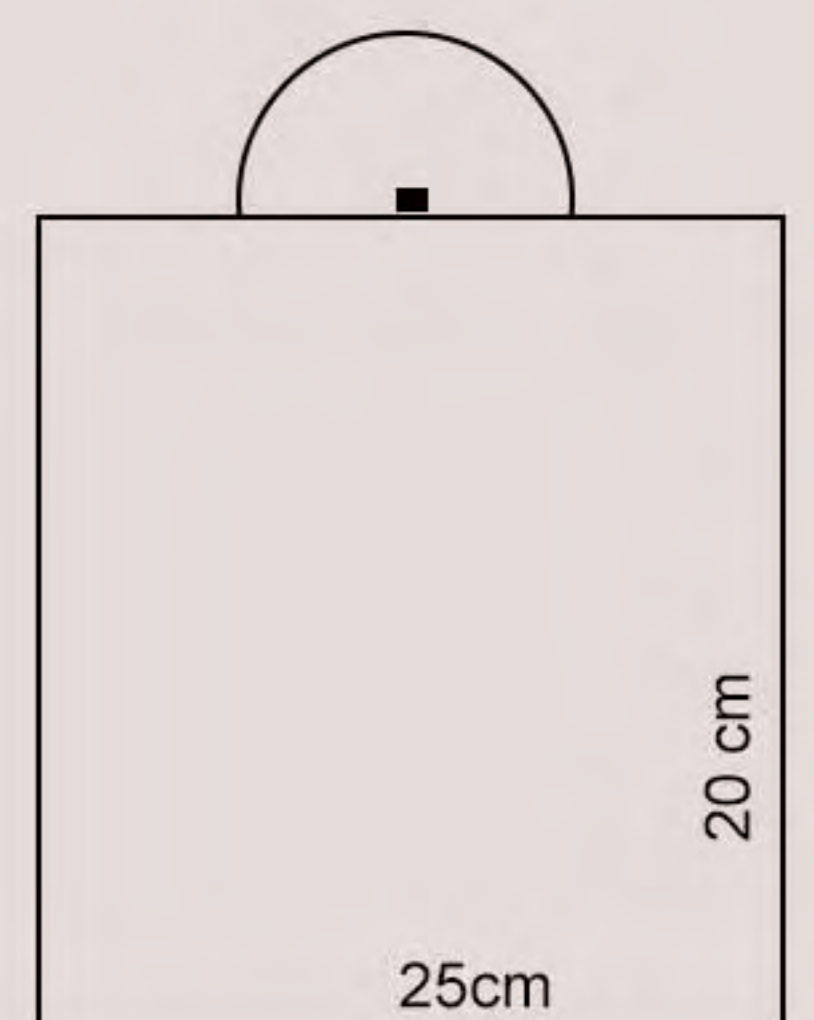

A5 CARTON DRAWER BAG

Black bag comes from carton materials with space for many items. It is your solution for your events covering and large quantities of gifts. Printing type: your logo can be engraved or printed in colors - without sponge layer.