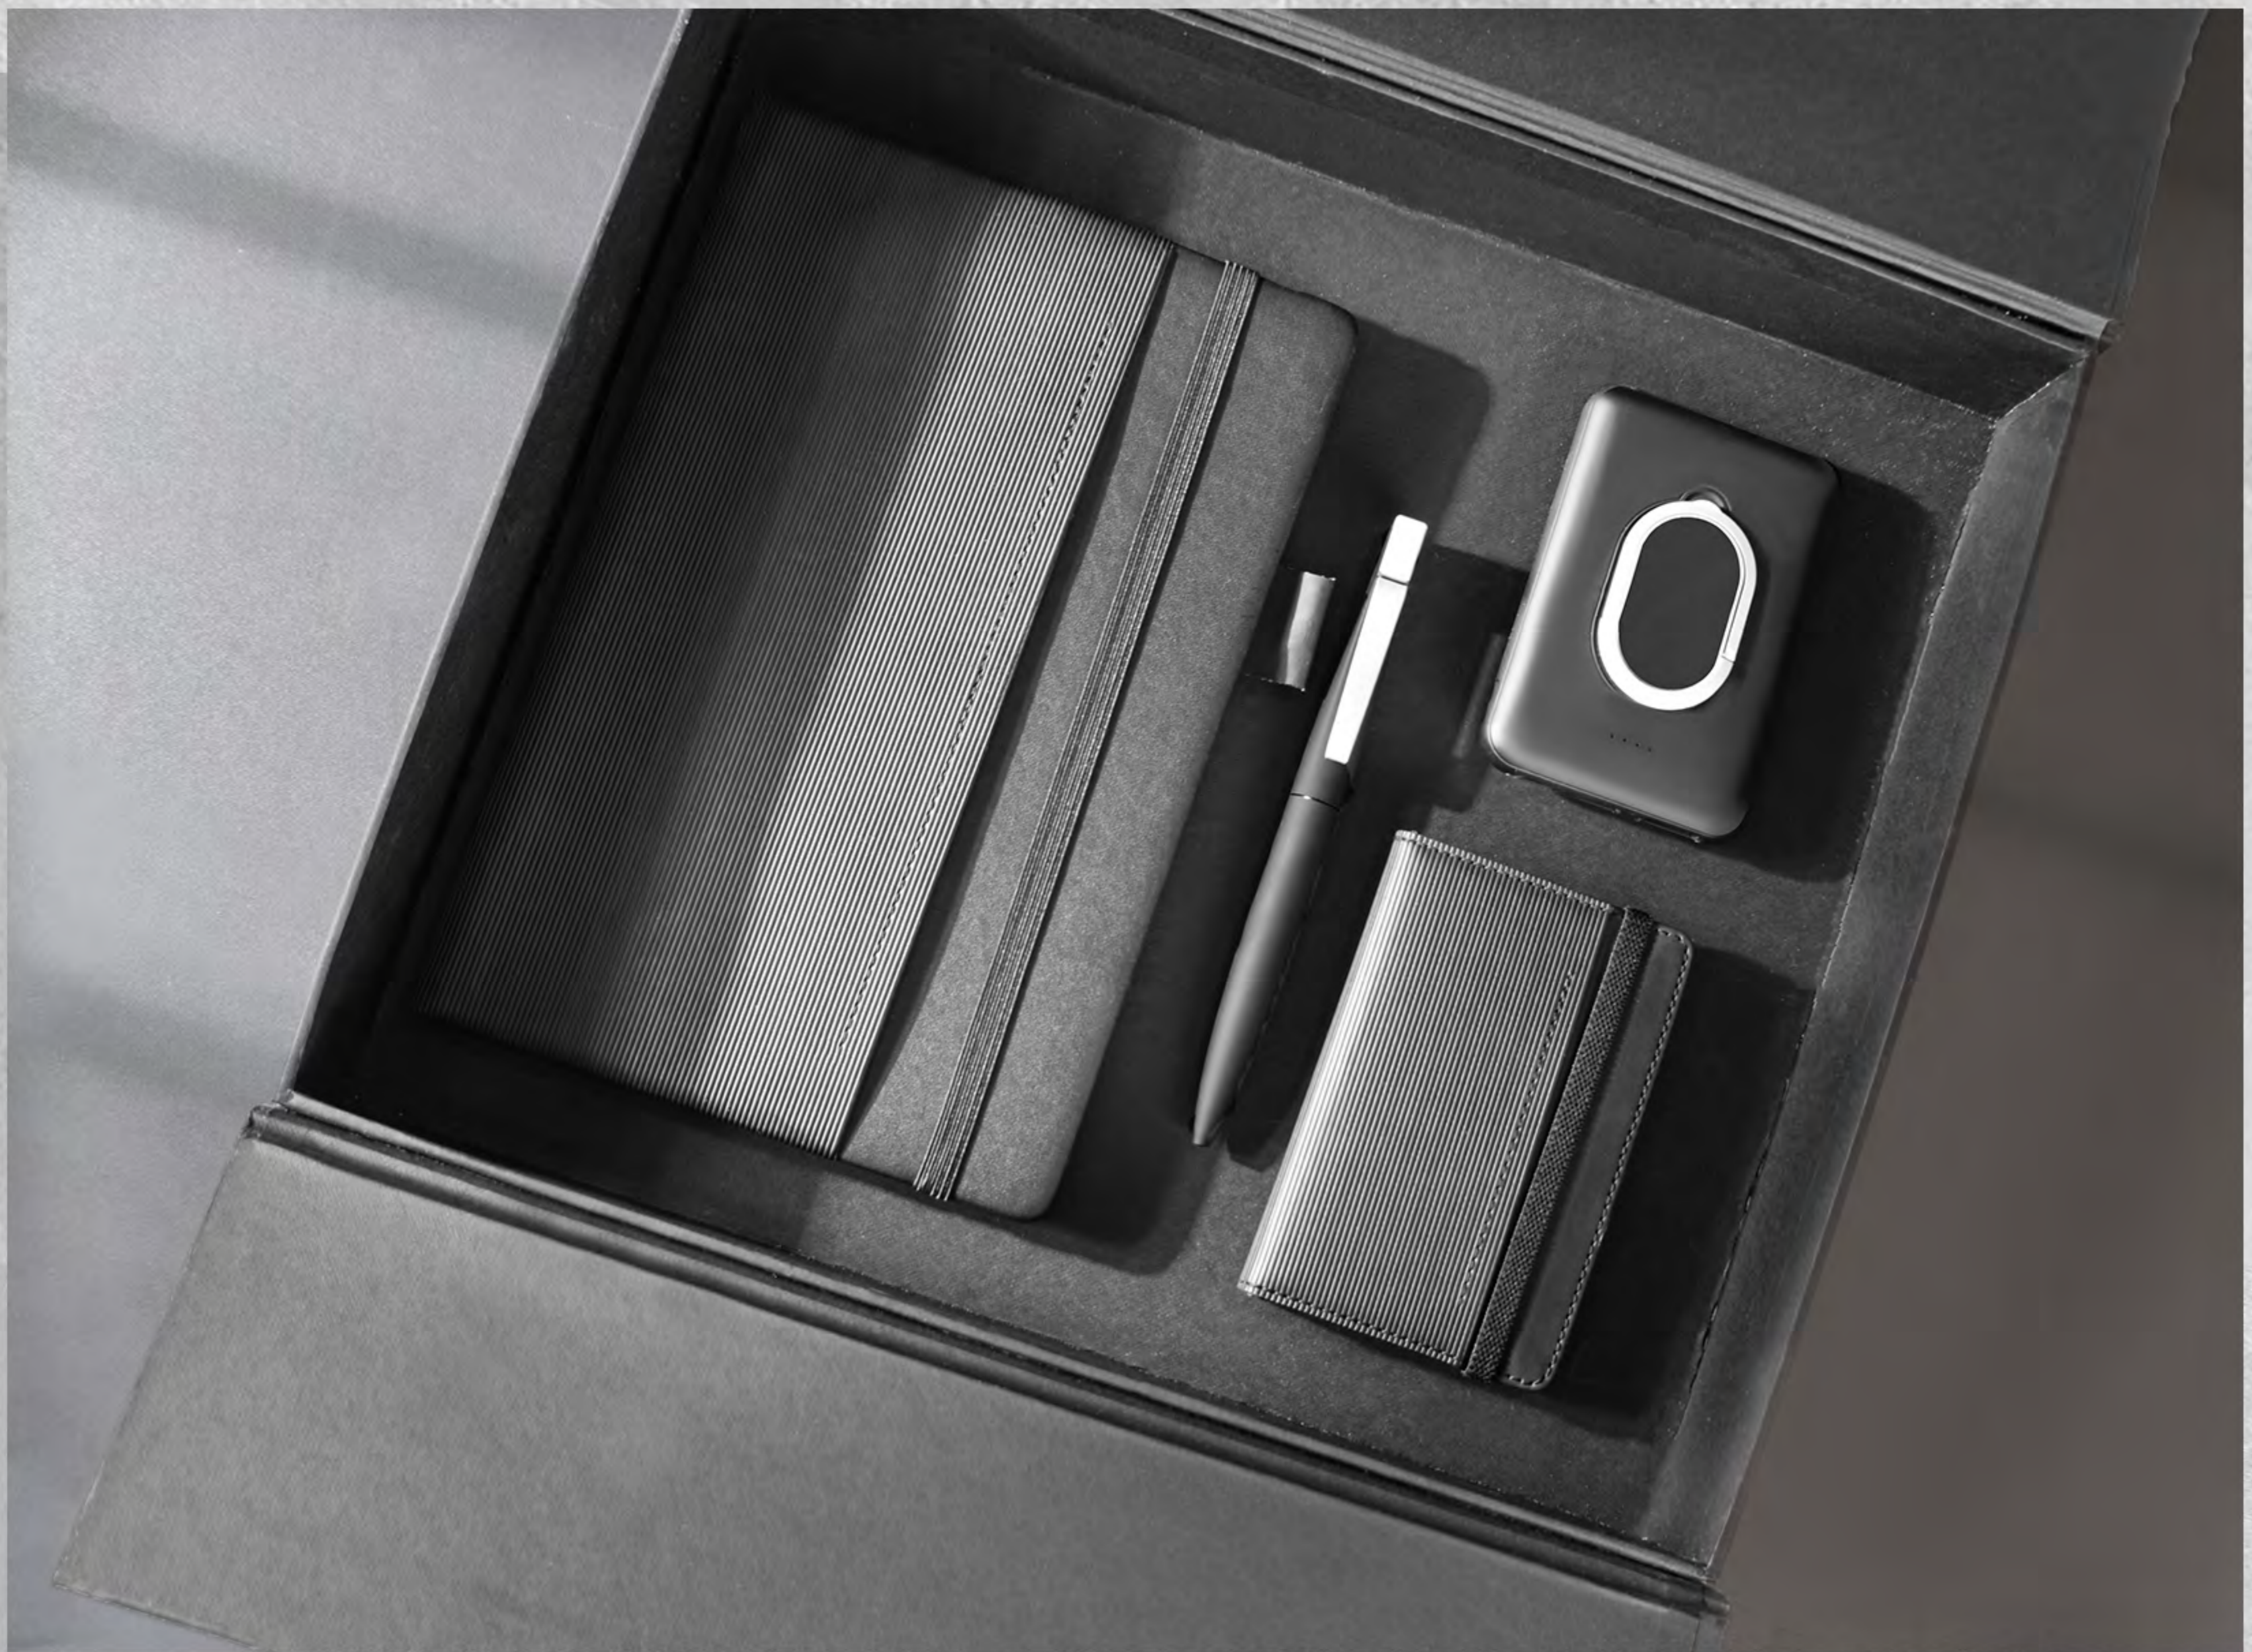

Textured Gift Set

foldable stand box
 metal pen

Smart Organizer

power Bank 5000mAh

Cable

Textured Gift Set

○ Notebook ○ metal pen ○ power Bank 5000mAh ○ key chain ○ Card Holder

○ Leather Box ○ NoteBook ○ Secured Card Holdeer ○ Flash memory pen 32gb ○ Mag safe power bank 5000 mah