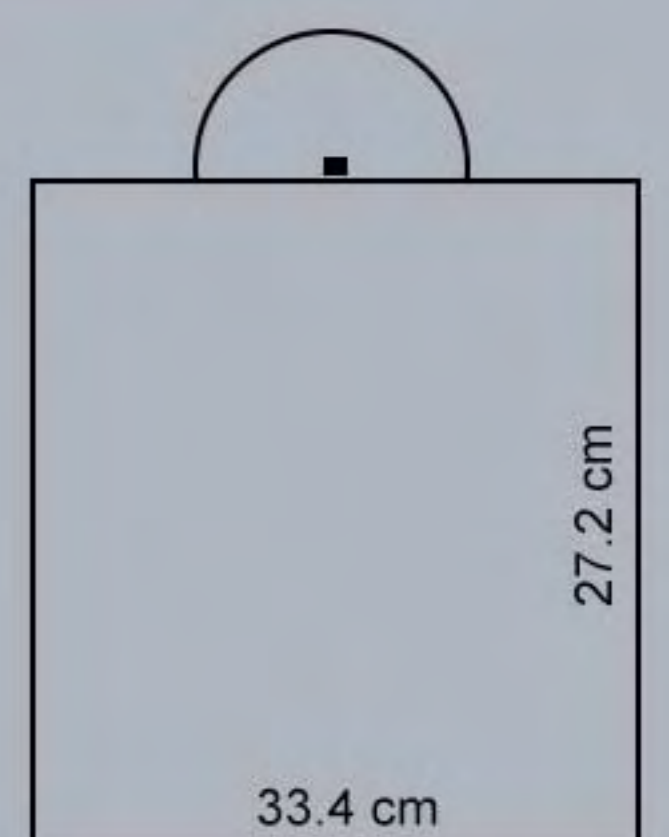

A4 CARTON BAG

Black bag comes from carton materials with space for many items. It is your solution for your events covering and large quantities gifts. Printing type: your logo can be engraved or printed in colors.