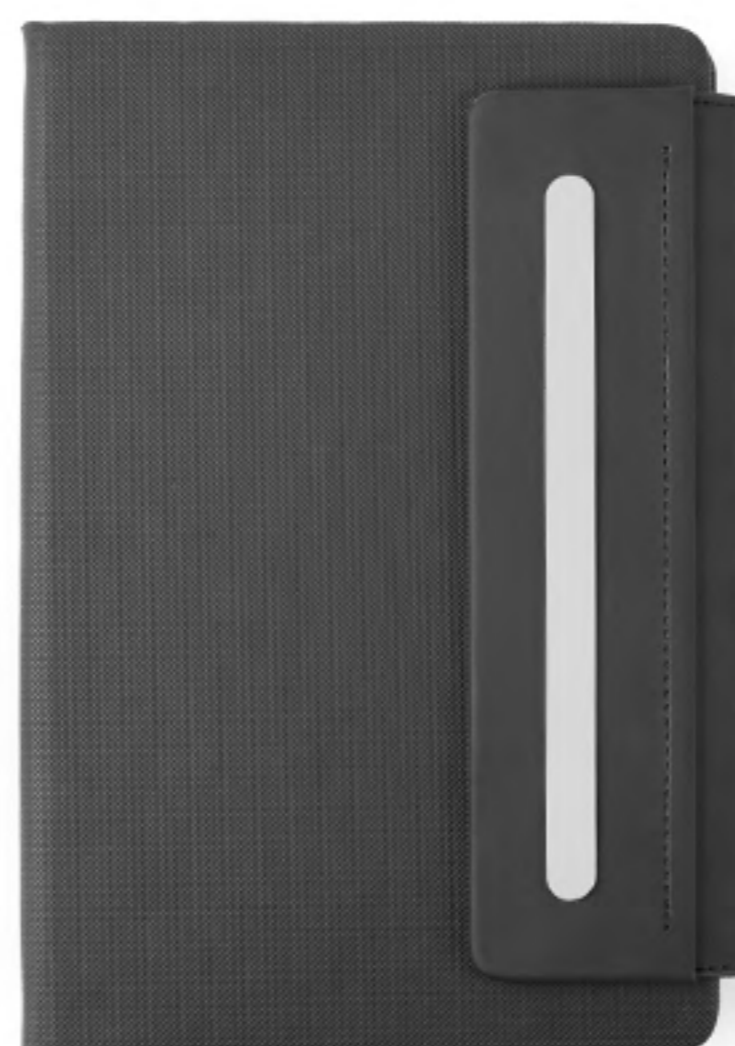

metal pen

Wireless Desk Set

○ Business Laptop Sleeve

○ NoteBook

○ Flash memory pen 32gb

○ Mag Safe Power Bank

PREMIUM ALL THE TIMES

- premium laptop bag
- Leather notebook
- Wireless charger
- Metal pen