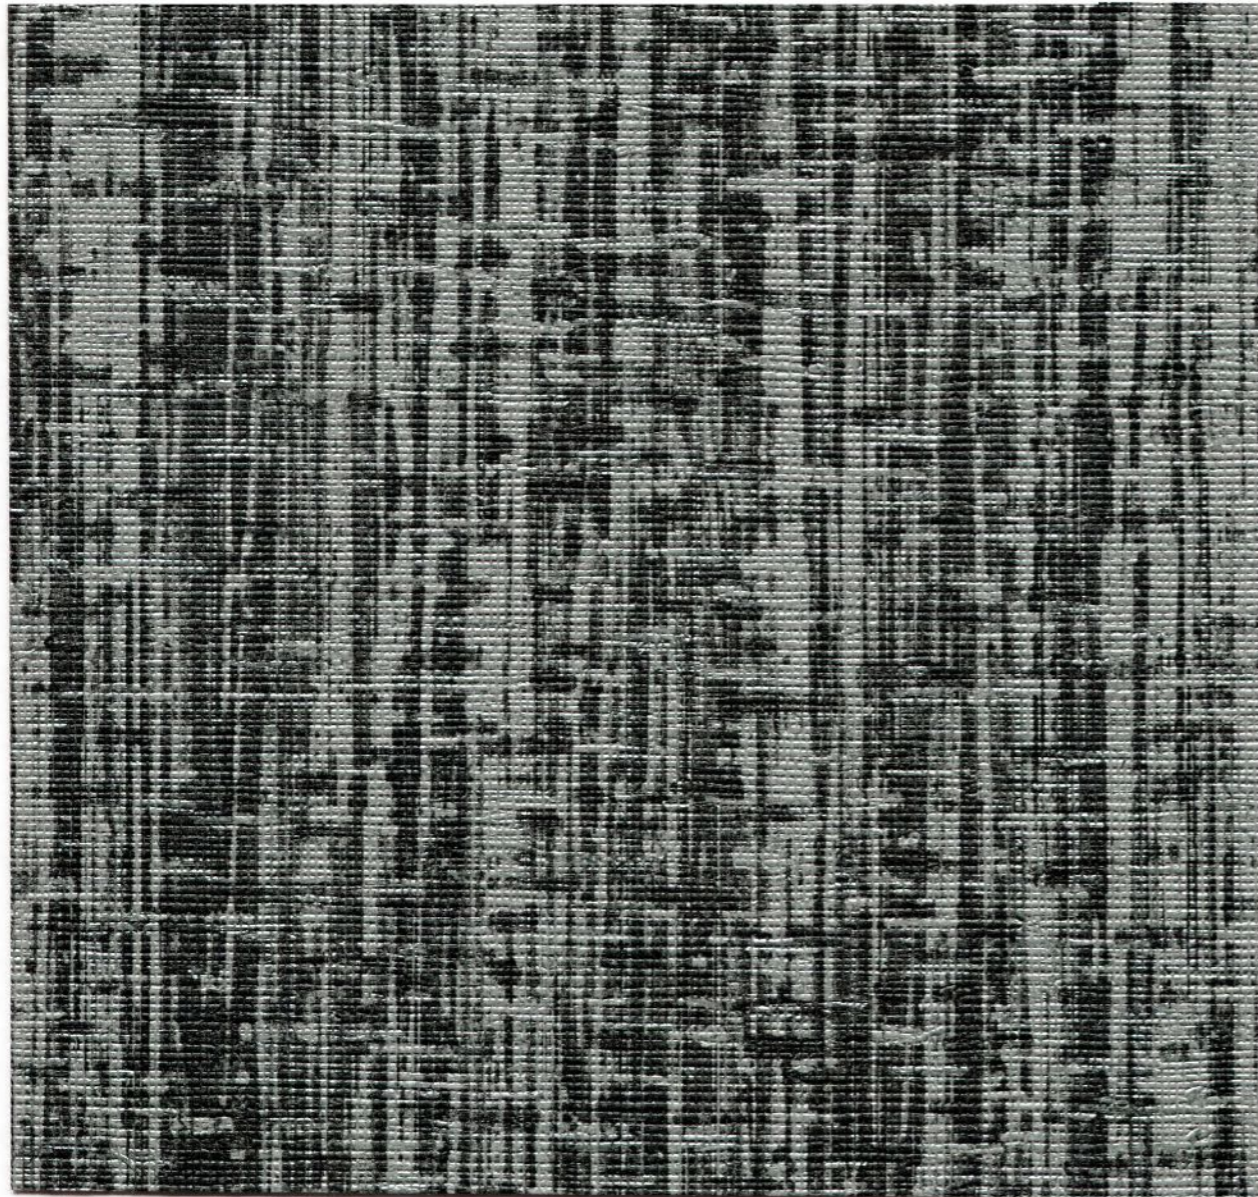

Zoxi

Zoxi really knows how to punch up a tone on tone texture. Zoxi has 9 contrasting colorways on a linen embossing finished off with a metallic shimmer.

USV2-ZOX-07

ONYX

USV2-ZOX-02

CRÈME

USV2-ZOX-04

DOVE

USV2-ZOX-03

GRAY

USV2-ZOX-05

SHITAKE

USV2-ZOX-01

FOG

USV2-ZOX-06

SLATE

USV2-ZOX-08

PAVESTONE

USV2-ZOX-09

BLONDE