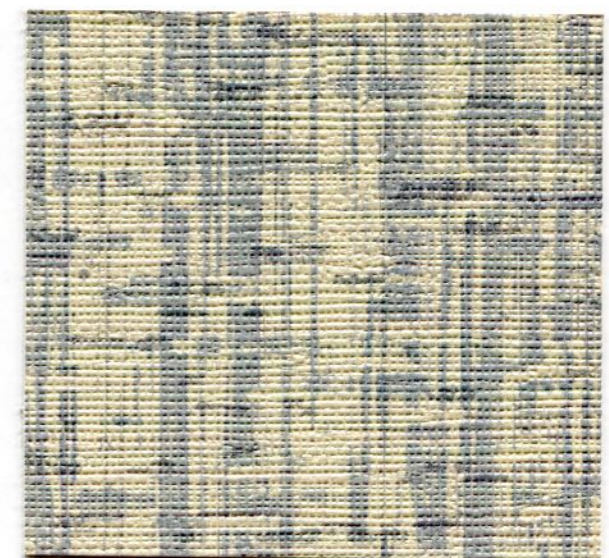

Zoxi

Zoxi really knows how to punch up a tone on tone texture. Zoxi has 9 contrasting colorways on a linen embossing finished off with a metallic shimmer.

USV2-ZOX-07

ONYX

USV2-ZOX-02

CRÈME

USV2-ZOX-04

DOVE

USV2-ZOX-03

GRAY

USV2-ZOX-05

SHITAKE

USV2-ZOX-01

FOG

USV2-ZOX-06

SLATE

USV2-ZOX-08

PAVESTONE

USV2-ZOX-09

BLONDE