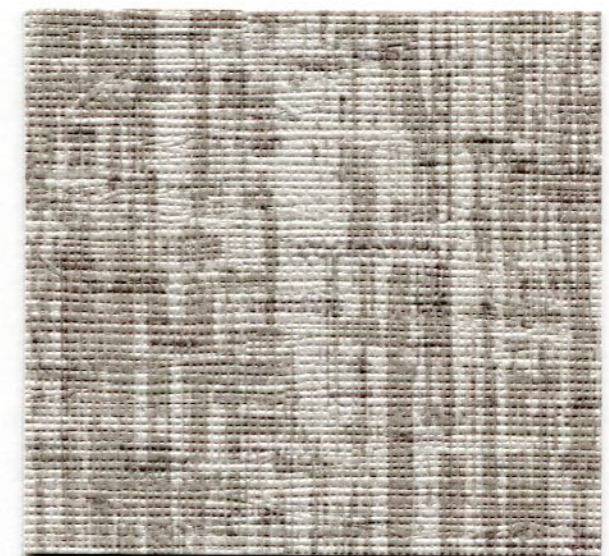

USV2-ZOX-04

DOVE

USV2-ZOX-05

SHITAKE