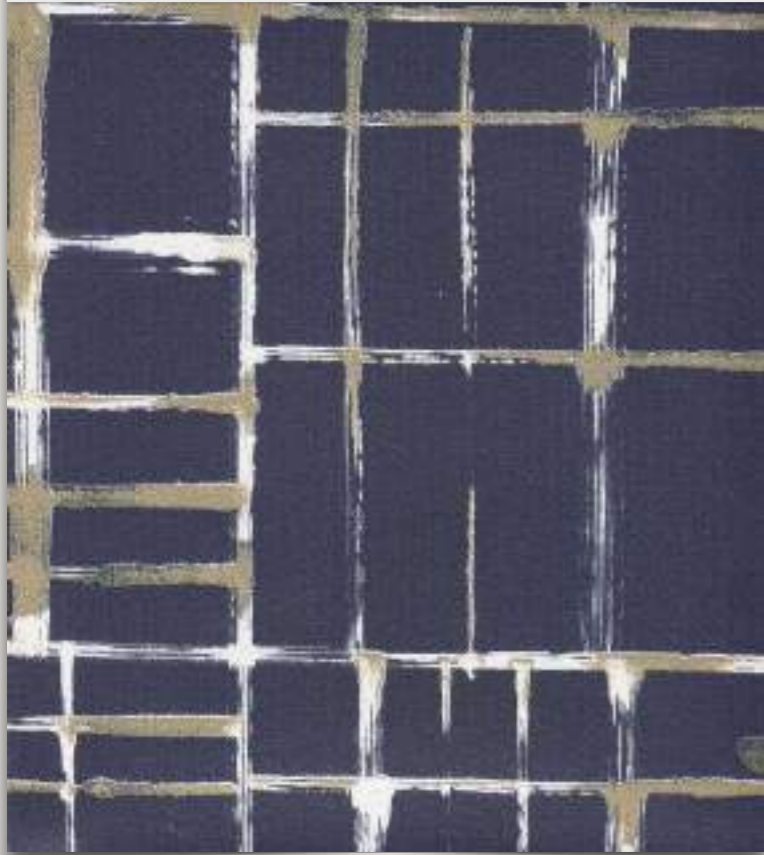

USV
US VINYL WALLCOVERINGS

Kami Indigo