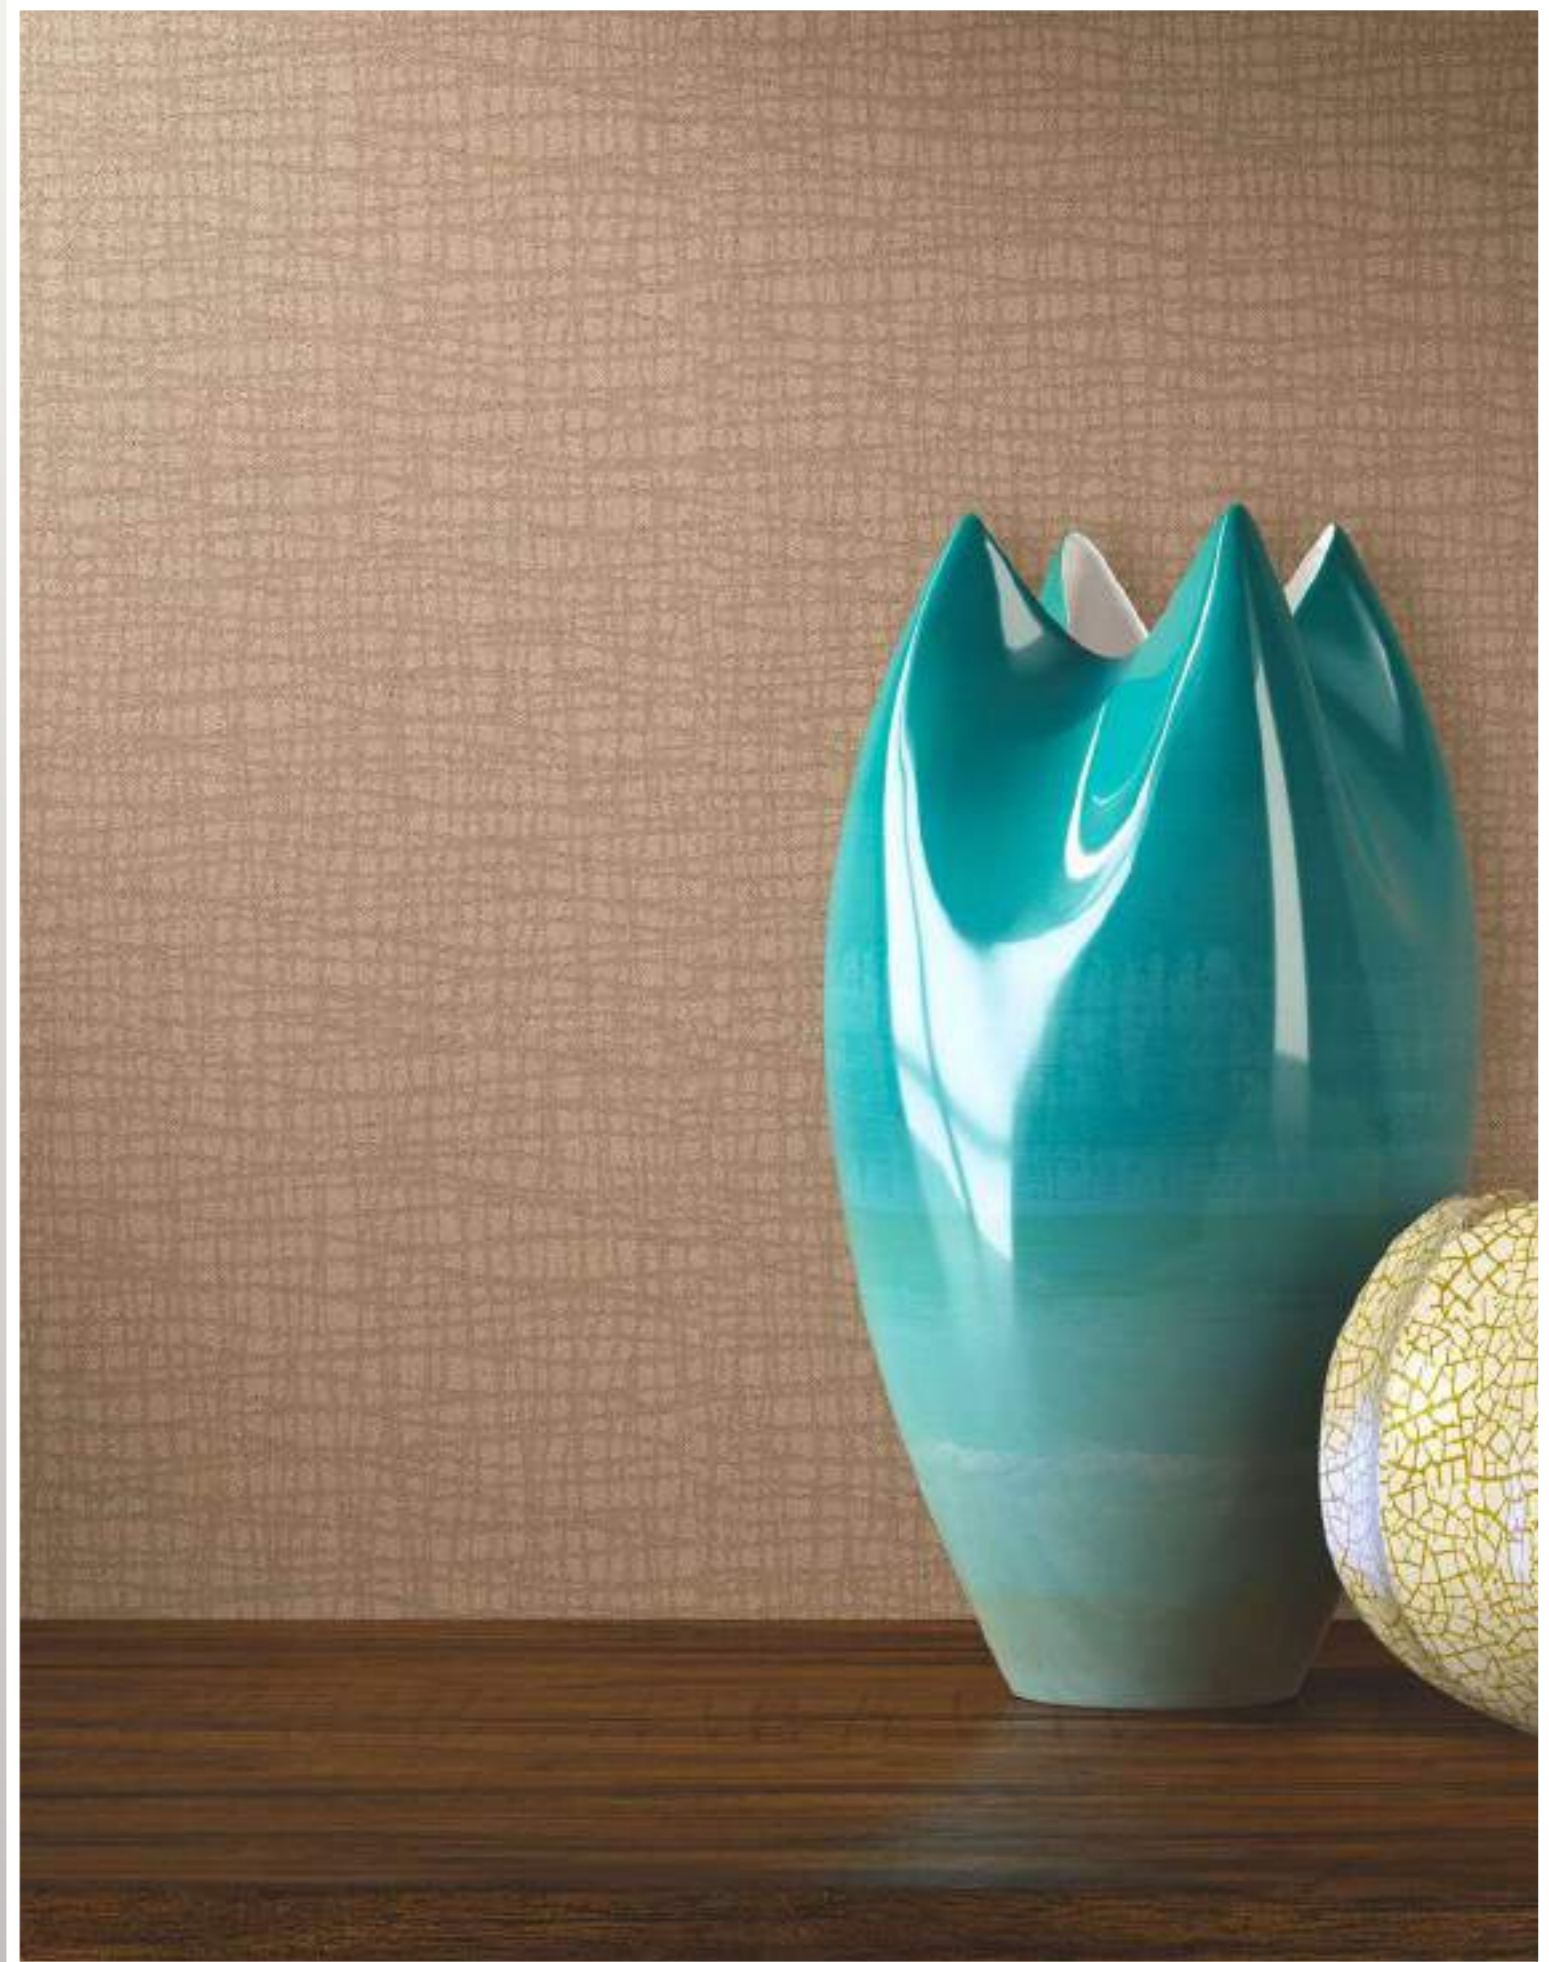

Alto

Alto is a texture that can blend perfectly in any scheme. This tone on tone crossed hatched pattern is subtle and understated. And with 13 colorways, there is a color for every project.