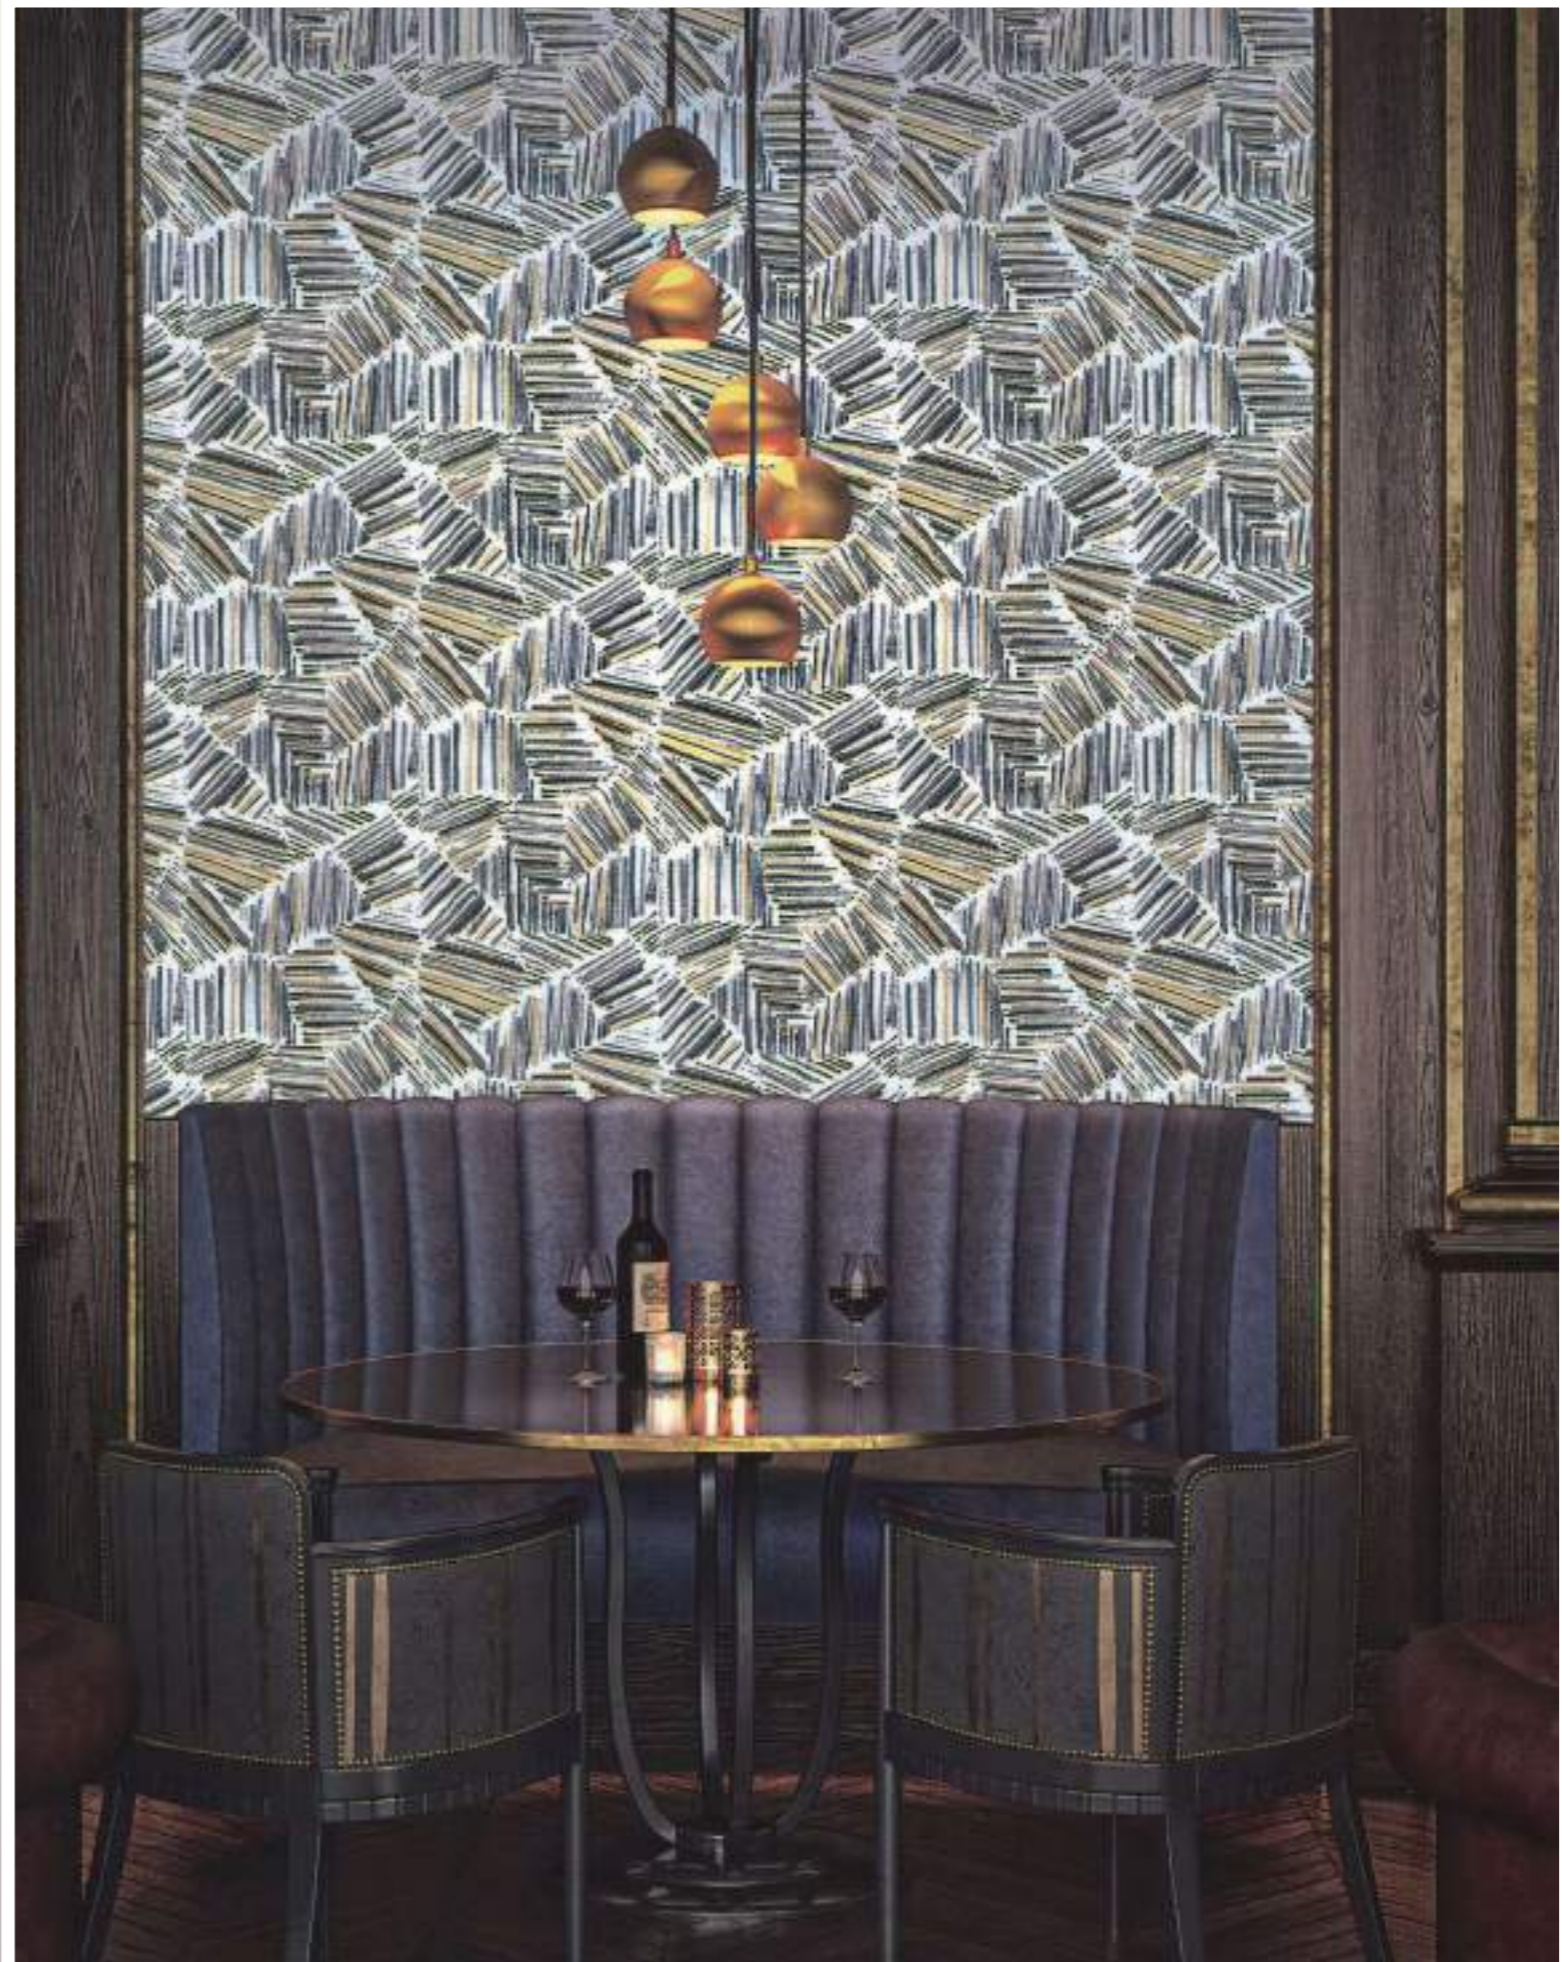

Okapi

Okapi's fun, fresh, modern vibe is created with bold hand drawn strokes. All 6 exciting colorways radiate with pearlescent and metallic accents.