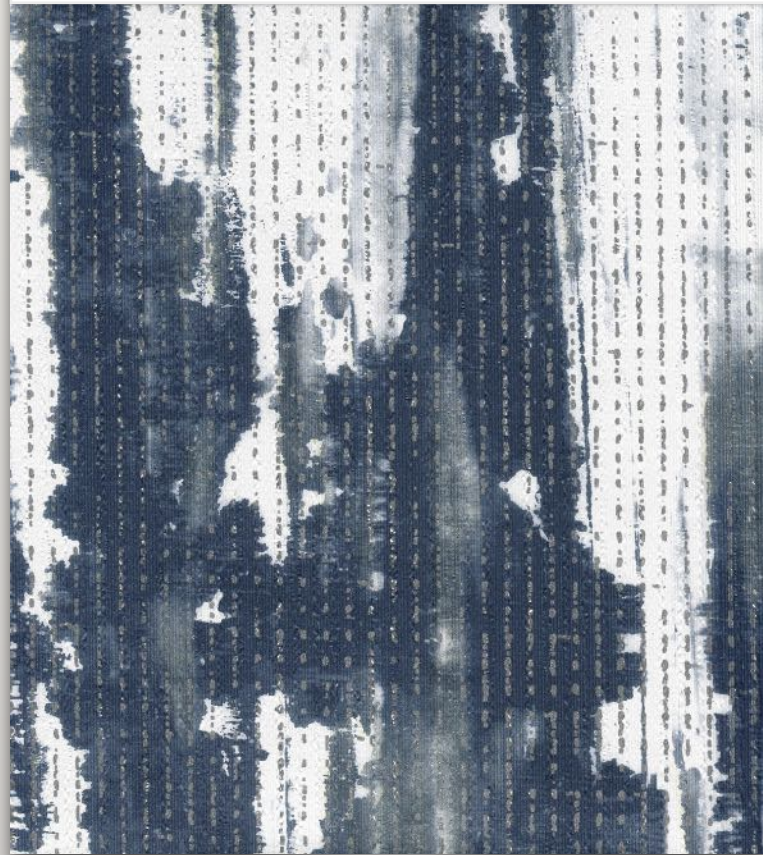

USV
US VINYL WALLCOVERINGS

Tia Indigo