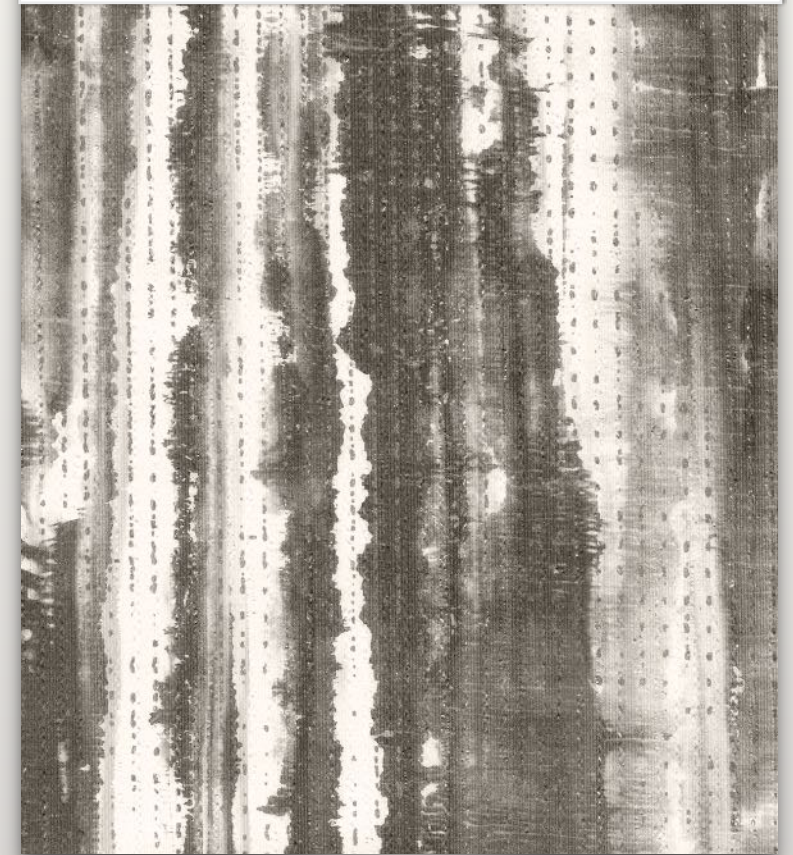

# Tia

The Tia collection is chic and elegant in every rich colorway it offers. A beautiful watercolor effect with a delicate metallic beading running throughout. Depending on the colorway, Tia can create a soft ambient mood, or be the star of the show.

USV  
US VINYL WALLCOVERINGS

Tia Indigo

USV  
US VINYL WALLCOVERINGS

Tia Shadow

USV  
US VINYL WALLCOVERINGS

Tia Charcoal

USV  
US VINYL WALLCOVERINGS

Tia Smoke