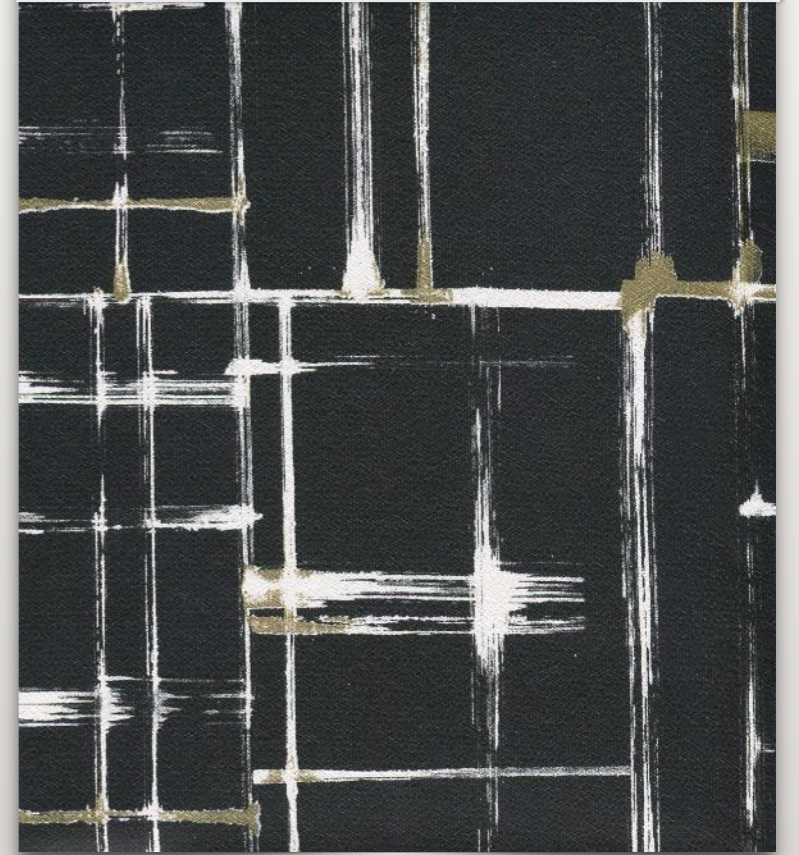

# Kami

Kami's bold brush strokes create a striking combination of texture and geometry. Each show stopping colorway is accented with soft metallic accents and a hint of textured embossing.

USV  
US VINYL WALLCOVERINGS

Kami Indigo

USV  
US VINYL WALLCOVERINGS

Kami Shadow

USV  
US VINYL WALLCOVERINGS

Kami Charcoal

USV  
US VINYL WALLCOVERINGS

Kami Smoke

USV  
US VINYL WALLCOVERINGS