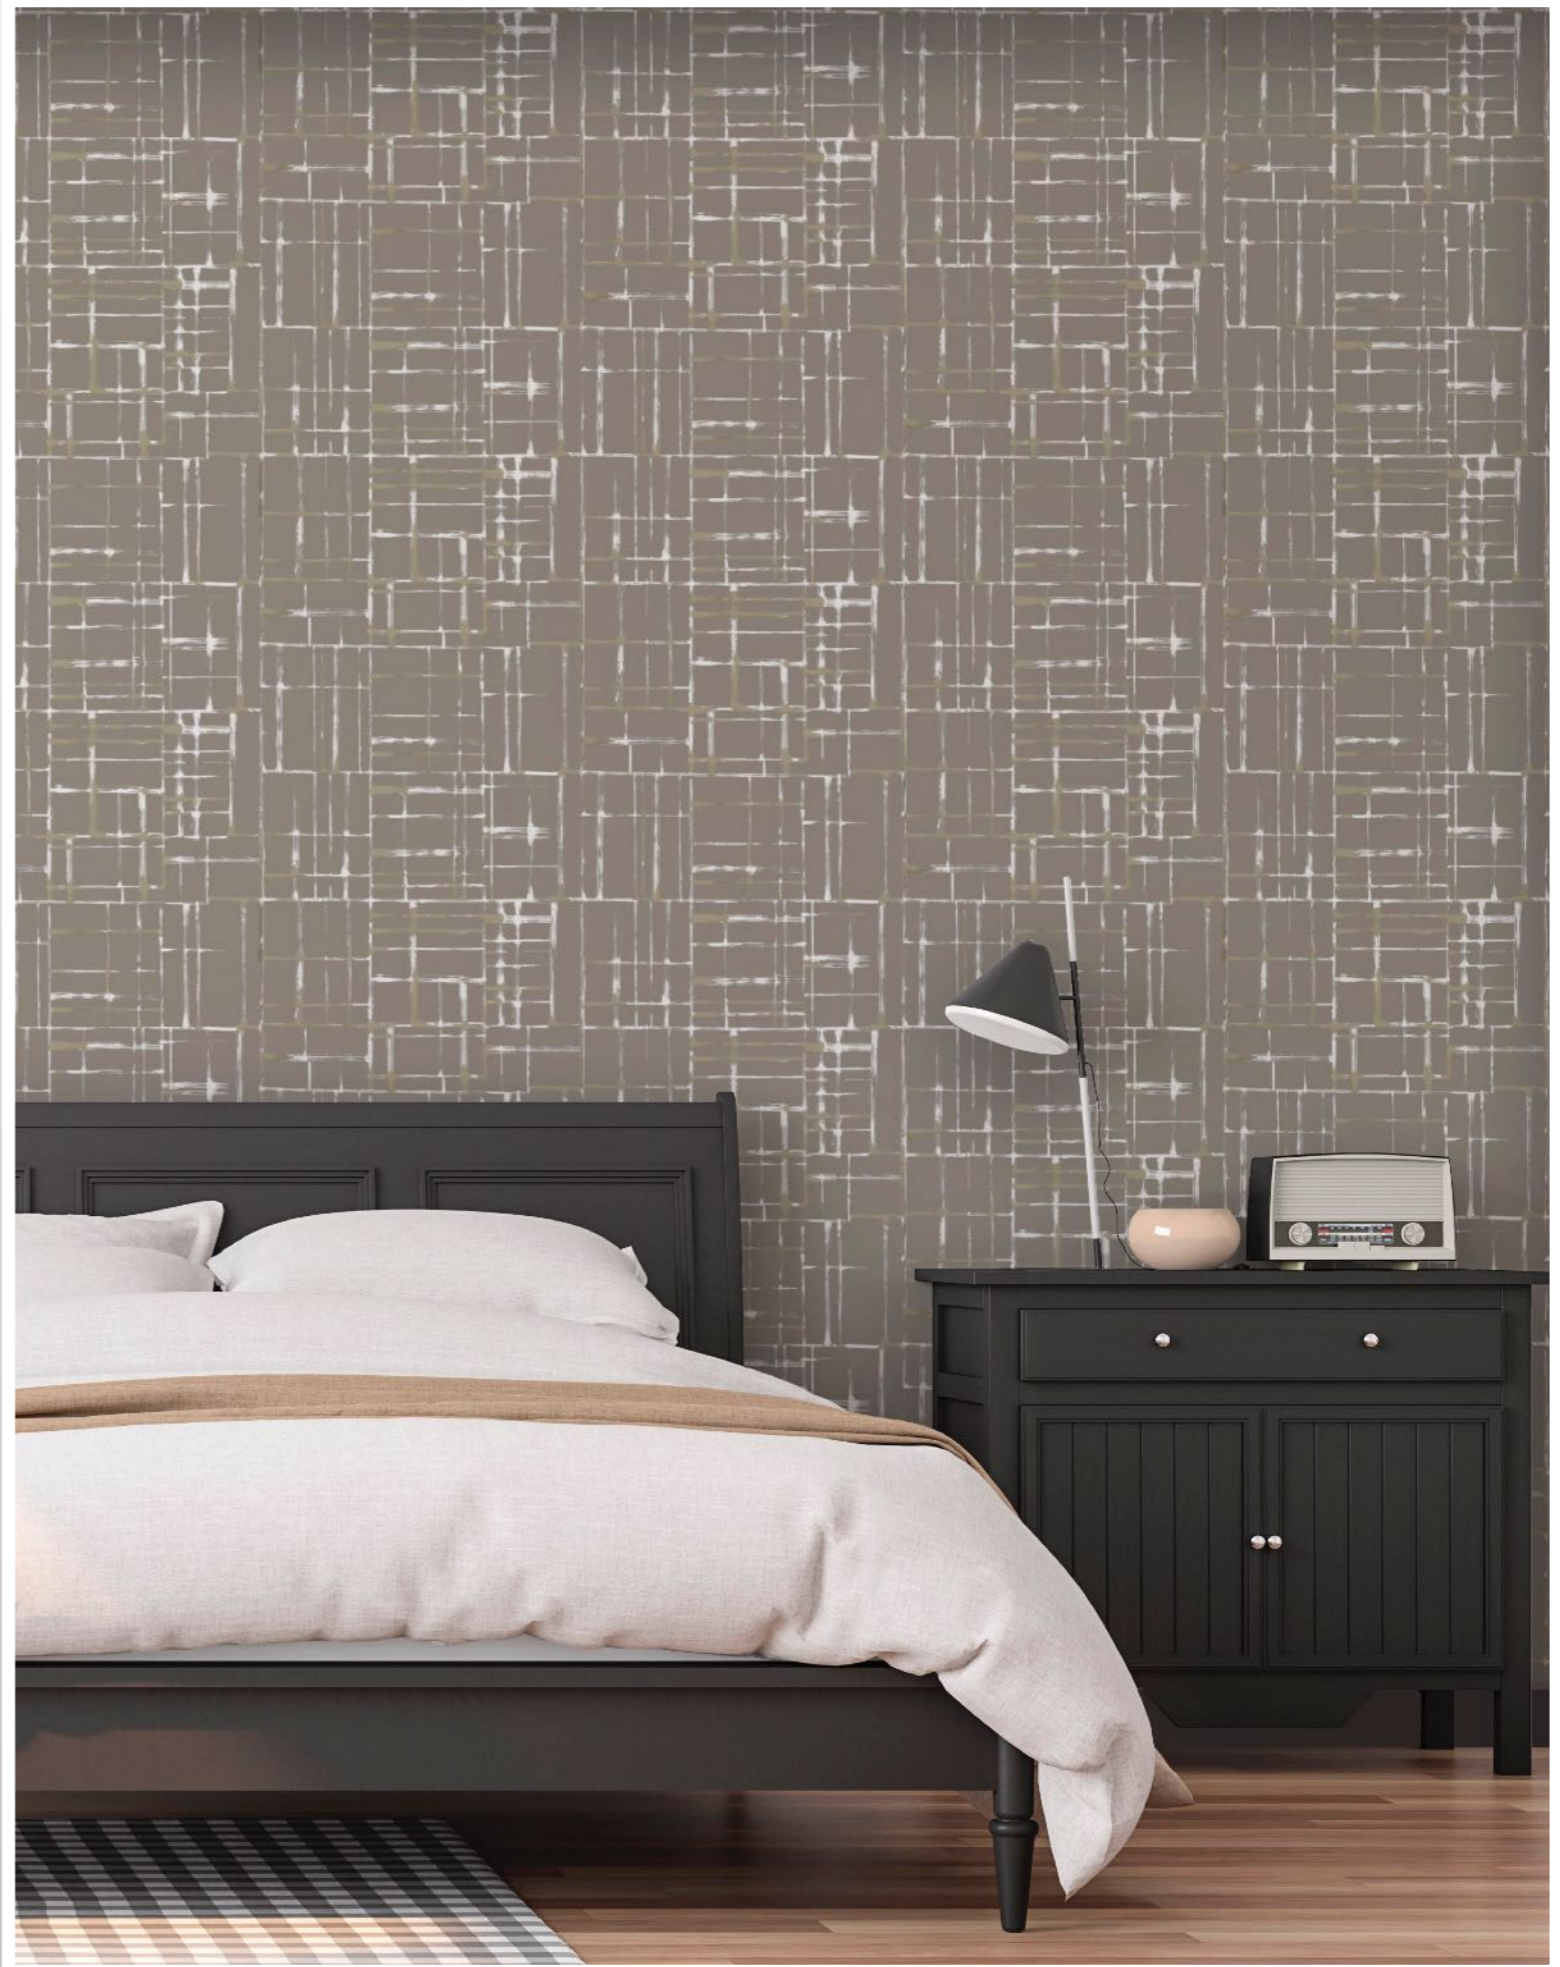

# Kami

Kami's bold brush strokes create a striking combination of texture and geometry. Each show stopping colorway is accented with soft metallic accents and a hint of textured embossing.

USV  
US VINYL WALLCOVERINGS

Kami Indigo

USV  
US VINYL WALLCOVERINGS

Kami Shadow

USV  
US VINYL WALLCOVERINGS

Kami Charcoal

USV  
US VINYL WALLCOVERINGS

Kami Smoke

USV  
US VINYL WALLCOVERINGS