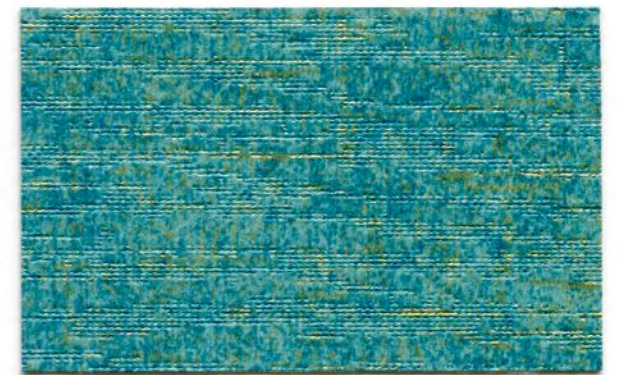

# Emati

Emati is an organic texture with a soft metallic etching throughout. This tone on tone pattern creates a perfect combination of rustic luxury.

USV2-EMT-10

DOVE

USV2-EMT-09

LINEN

USV2-EMT-10

DOVE

USV2-EMT-12

AMBER

USV2-EMT-04

LAGOON

USV2-EMT-11

SMOKE

USV2-EMT-01

PUMICE

USV2-EMT-02

VOLCANO

USV2-EMT-03

SLATE

USV2-EMT-07

SANDSTONE

USV2-EMT-08

FAWN