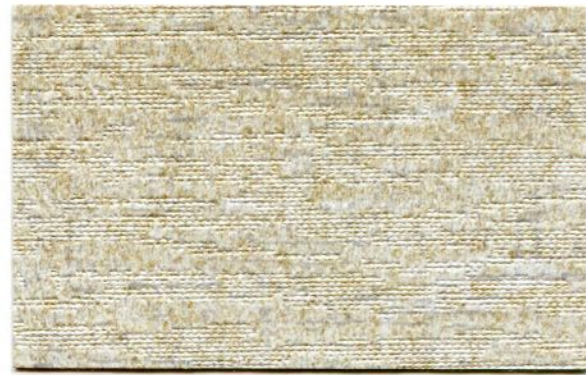

# Emati

Emati is an organic texture with a soft metallic etching throughout. This tone on tone pattern creates a perfect combination of rustic luxury.

USV2-EMT-10

DOVE

USV2-EMT-09

LINEN

USV2-EMT-10

DOVE

USV2-EMT-12

AMBER

USV2-EMT-04

LAGOON

USV2-EMT-11

SMOKE

USV2-EMT-01

PUMICE

USV2-EMT-02

VOLCANO

USV2-EMT-03

SLATE

USV2-EMT-07

SANDSTONE

USV2-EMT-08

FAWN