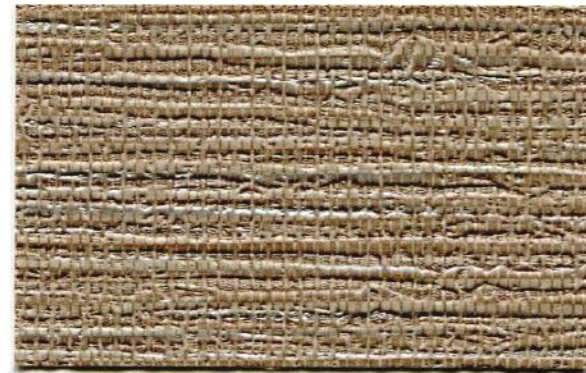

Bourrée

Bourrée is a timeless and dimensional grass cloth texture. A stylish way to add depth and color to any wall. From deep, rich jewel tones, to soothing neutrals, this layered woven texture is offered in 13 luxurious colorways.

USV2-BUR-02

STORM

USV2-BUR-05

CINDER

USV2-BUR-06

MOSS

USV2-BUR-07

MILLSTONE

USV2-BUR-10

CHOCOLATE

USV2-BUR-01

DOVE

USV2-BUR-03

FAWN

USV2-BUR-12

JEWEL

USV2-BUR-08

PICHOLINE

USV2-BUR-04

BLONDE

USV2-BUR-09

CAFÉ AU LAIT

USV2-BUR-13

INDIGO