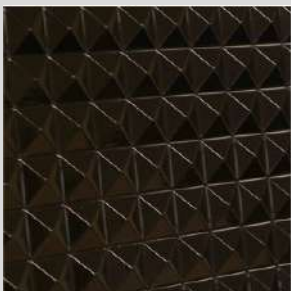

SPECIFIED

SOLUTIONS

Commercial Floors & Walls

3D Sculpted Wall Panels

Transforming walls into decorative contoured surfaces for amazing visual and textural appeal.

- 3D Sculpted Panels offer impactful design aesthetics that are affordable options for your projects.
- Made in USA with minimal lead times.
- We work with our standard designs or your custom ideas, logos and unique shapes.
- Primed & ready to paint panels for any color specified. Or thermo-laminated during manufacture with solid colors, patterns, metallic or wood-looks.
- We do the work upfront to size and lay out multiple panels into any size interior space.

SCAN ME!

3D Sculpted Options

Standard Pattern Shapes

SS3D-011

SS3D-018

SS3D-019

SS3D-208

SS3D-181

SS3D-003-004

SS3D-005-006

SS3D-009-008

SS3D-171-207

Made in USA

Available Options

- Class A Core
- Pattern matching for continuous design across multiple panels

Thermowrap Laminate Options

Thermowrap covers entire surface, including edges and corners. Giving panels the appearance of solid wood or various solid colors.

ARIA

BEARWOOD

CHARLESTON-OAK

DRIFTWOOD

ELMWOOD

EMBER

HEMLOCKS GREY 1