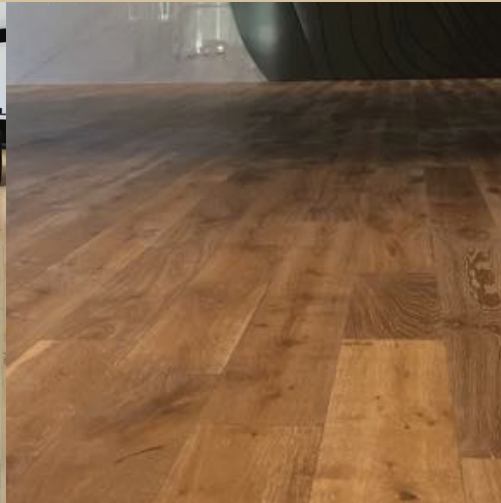

Specified Solutions
Commercial Hardwoods

COMMERCIAL HARDWOOD FLOORS

CLICK WOOD
Waterproof Core

TRANSCRIBE DRY ERASE WALLCOVERING

DRY ERASE PAINT & WALLCOVERINGS

SNAP! DRY ERASE PAINT

FORESTREE
WOOD WALLCOVERING

Safe Walls
by Innovations

Digital Wallcovering

WALL PANELS & WALLCOVERINGS

USV
US VINYL WALLCOVERINGS

3-D SCULPTED
PANELS

Grabo Sheet

HEALTH CARE FLOORS

Grabo LVT