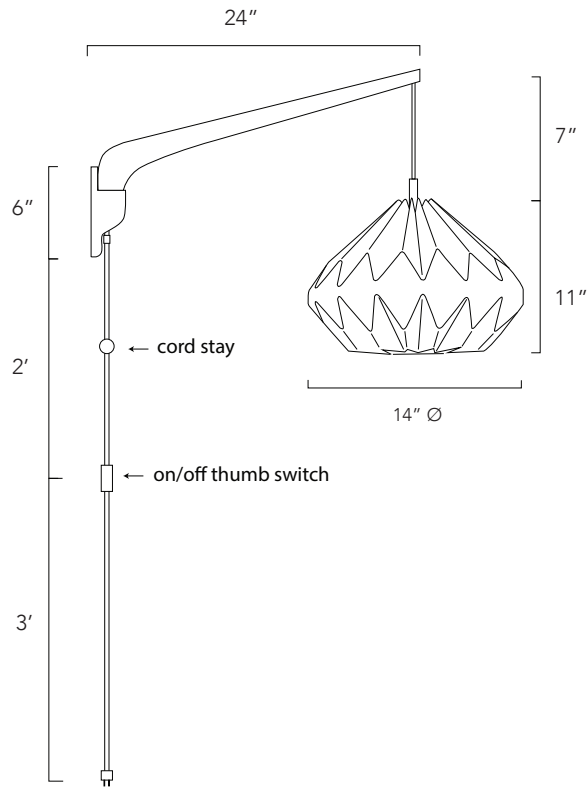

LA LOUPE

KINOKO SWING ARM

ORI Collection

KINOKO SWING ARM

PRODUCT DETAILS:

- Shade Dimensions: 14.5in Ø x 11in H
- Shade Material : Off White Laminated Linen Fabric
- Swing arm material: Black Walnut
- Swing Arm Dimensions: projects 24in (61cm) from the wall and swings 180 degrees.
- Fixture: Plug-in cord
- A19 LED lightbulb included: 8.5W - 800 Lumens (60W Equiv.) - 2700K / Soft White (*)
- Operate ONLY with LED Lightbulb
- Cord Stay included - Available in: Raw Brass or Brushed Nickel
- Indoor use only / Dry location

(*) A non-dimmable LED lightbulb is included with the lamp for your convenience, so that you can use it as soon as you receive or install it. However, please note that our hardwired fixtures can be used and installed with dimmers. Moreover, you can use any other E26-type LED lightbulb if required.

PLUG IN CORD

- 8-ft sand color cloth-covered plug-in cord
- 2-Prong molded plug end
- On/Off thumb switch (placed 3ft from the plug end)
- Max Cord Wattage: Rated 60W Max
- Socket: E26 medium base

CORD STAY (Included)

3in H metal stem cord grip and cord stay

Available in:

- Brushed Nickel
- Raw Brass

Brushed Nickel

Raw Brass

NOTE: Actual colors may vary. Due to the many variations in monitors and browsers, colors may differ from the ones you see in the picture.