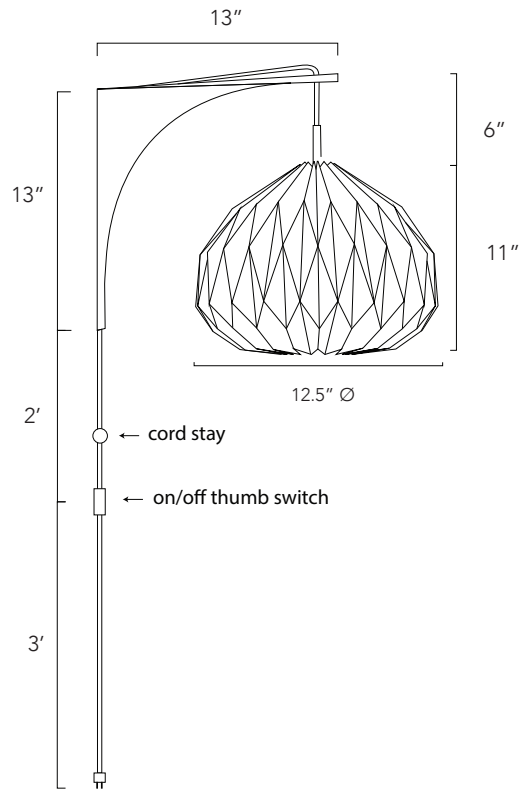

LA LOUPE

UME WALL LAMP

ORI Collection

UME WALL LAMP

PRODUCT DETAILS:

- Shade Dimensions: 12.5in Ø x 11in H
- Shade Material : Off White Laminated Linen Fabric
- Bracket Dimensions: projects 13in from the wall x 13in. H
- Fixture: Plug-in cord
- A19 LED lightbulb included:: 8.5W - 800 Lumens (60W Equiv.) - 2700K / Soft White (*)
- Operate ONLY with LED Lightbulb
- Cord Stay included - Available in: Raw Brass or Brushed Nickel
- Indoor use only / Dry location

(*) A non-dimmable LED lightbulb is included with the lamp for your convenience, so that you can use it as soon as you receive or install it. However, please note that our hardwired fixtures can be used and installed with dimmers. Moreover, you can use any other E26-type LED lightbulb if required.

PLUG IN CORD

- 8-ft sand color cloth-covered plug-in cord
- 2-Prong molded plug end
- On/Off thumb switch (placed 3ft from the plug end)
- Max Cord Wattage: Rated 60W Max
- Socket: E26 medium base

CORD STAY (Included)

3in H metal stem cord grip and cord stay

Available in:

- Brushed Nickel
- Raw Brass

Brushed Nickel

Raw Brass

NOTE: Actual colors may vary. Due to the many variations in monitors and browsers, colors may differ from the ones you see in the picture.