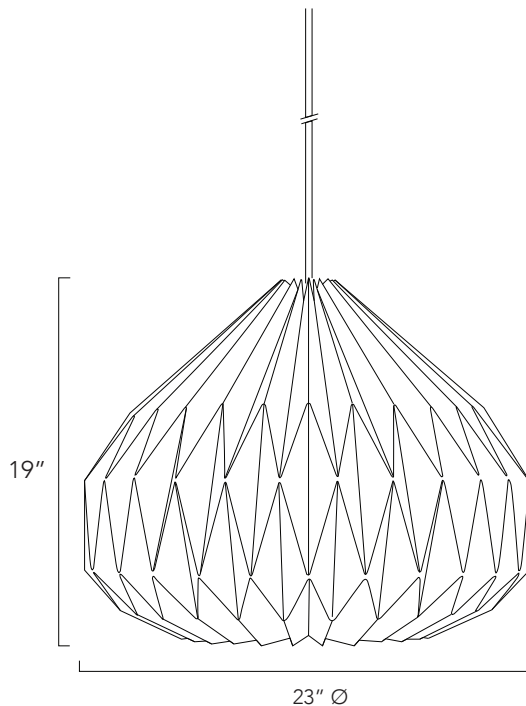

### PRODUCT DETAILS:

- Shade Dimensions: 23in Ø x 19in H
- Shade Material : Off White Laminated Linen Fabric
- Fixture: Ceiling Canopy / Plug-in cord available upon request
- A19 LED lightbulb included: 14.5W - 1450 Lumens(100W Equiv.) - 2700K / Soft White (\*)
- Max Cord Wattage: Rated 60W Max
- Socket: E26 medium base
- Electrical components UL listed.
- Operate ONLY with LED Lightbulb
- Indoor use only / Dry location