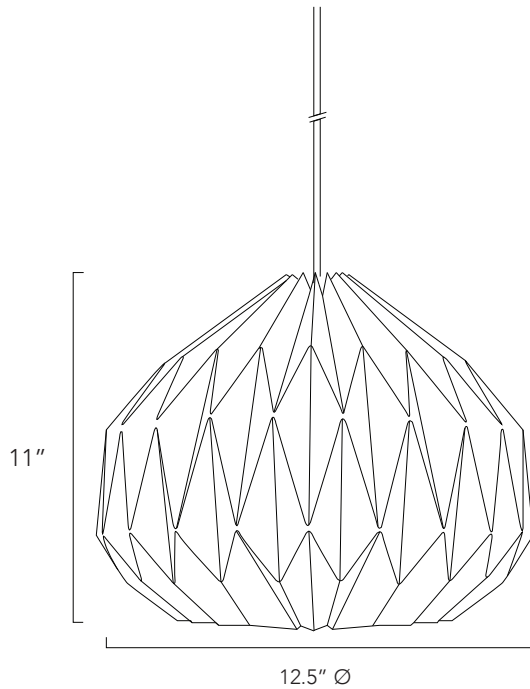

### PRODUCT DETAILS:

- Shade Dimensions: 12.5in Ø x 11in H
- Shade Material : Off White Laminated Linen Fabric
- Fixture: Ceiling Canopy / Plug-in cord available upon request
- A19 LED lightbulb included: 8.5W - 800 Lumens(60W Equiv.) - 2700K / Soft White (\*)
- Max Cord Wattage: Rated 60W Max
- Socket: E26 medium base
- Electrical components UL listed.
- Operate ONLY with LED Lightbulb
- Indoor use only / Dry location