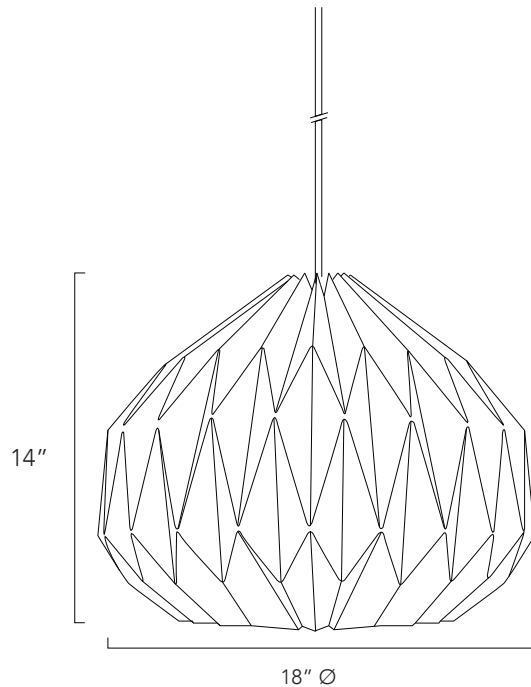

LA LOUPE

UME PENDANT LAMP

ORI Collection

UME PENDANT LAMP - Large

PRODUCT DETAILS:

- Shade Dimensions: 18in Ø x 14in H
- Shade Material : Off White Laminated Linen Fabric
- Fixture: Ceiling Canopy / Plug-in cord available upon request
- A19 LED lightbulb included: 14.5W - 1450 Lumens(100W Equiv.) - 2700K / Soft White (*)
- Max Cord Wattage: Rated 60W Max
- Socket: E26 medium base
- Electrical components UL listed.
- Operate ONLY with LED Lightbulb
- Indoor use only / Dry location

CEILING CANOPY (For Hardwiring)

INCLUDES:

- 5" Ø x 1"H metal ceiling canopy
- 4ft cloth-covered cord
- Top cord grip & 6" metal stem bottom cord grip
- E26 socket with metal cover
- Crossbar kit.

CANOPY FINISH OPTIONS: