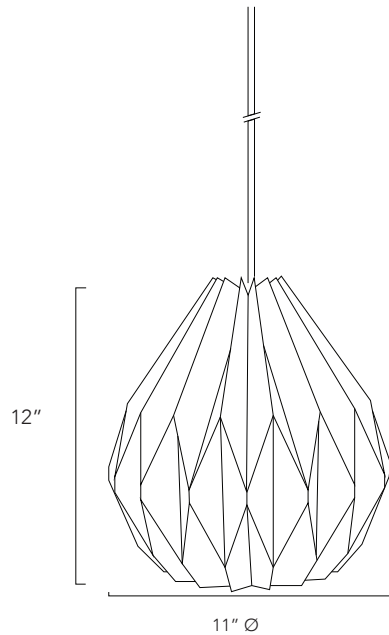

LA LOUPE

NOA PENDANT LAMP

ORI Collection

NOA PENDANT LAMP - Small

PRODUCT DETAILS:

- Shade Dimensions: 11in Ø x 12in H
- Shade Material : Off White Laminated Linen Fabric
- Fixture: Ceiling Canopy / Plug-in cord available upon request
- A19 LED lightbulb included: 8.5W - 800 Lumens(60W Equiv.) - 2700K / Soft White (*)
- Max Cord Wattage: Rated 60W Max
- Socket: E26 medium base
- Electrical components UL listed.
- Operate ONLY with LED Lightbulb
- Indoor use only / Dry location

CEILING CANOPY (For Hardwiring)

INCLUDES:

- 5" Ø x 1"H metal ceiling canopy
- 4ft cloth-covered cord
- Top cord grip & 3" metal stem bottom cord grip
- E26 socket with metal cover
- Crossbar kit.

CANOPY FINISH OPTIONS:

Light Grey

NOTE: Actual colors may vary. Due to the many variations in monitors and browsers, colors may differ from the ones you see in the picture.

PLUG-IN CORD (Upon request)

15ft cloth-covered plug-in cord available with an on/off thumb switch placed 3ft from the plug end and E26 socket with metal cover. Available in White, Beige, or Grey.