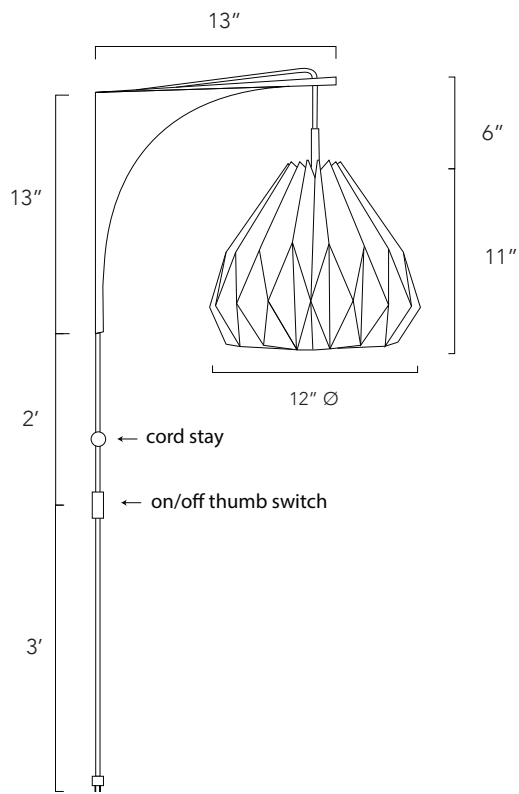

LA LOUPE

MISAKI WALL LAMP

ORI Collection

MISAKI WALL LAMP- Small

PRODUCT DETAILS:

- Shade Dimensions: 12in Ø x 11in H
- Shade Material : Off White Laminated Linen Fabric
- Bracket Dimensions: projects 13in from the wall x 13in. H
- Fixture: Plug-in cord
- A19 LED lightbulb included: 8.5W - 800 Lumens (60W Equiv.) - 2700K / Soft White (*)
- Operate ONLY with LED Lightbulb
- Cord Stay included - Available in: Raw Brass or Brushed Nickel
- Indoor use only / Dry location

(*) A non-dimmable LED lightbulb is included with the lamp for your convenience, so that you can use it as soon as you receive or install it. However, please note that our hardwired fixtures can be used and installed with dimmers. Moreover, you can use any other E26-type LED lightbulb if required.

PLUG IN CORD

- 8-ft sand color cloth-covered plug-in cord
- 2-Prong molded plug end
- On/Off thumb switch (placed 3ft from the plug end)
- Max Cord Wattage: Rated 60W Max
- Socket: E26 medium base

CORD STAY (Included)

3in H metal stem cord grip and cord stay

Available in:

- Brushed Nickel
- Raw Brass

Brushed Nickel

Raw Brass

NOTE: Actual colors may vary. Due to the many variations in monitors and browsers, colors may differ from the ones you see in the picture.