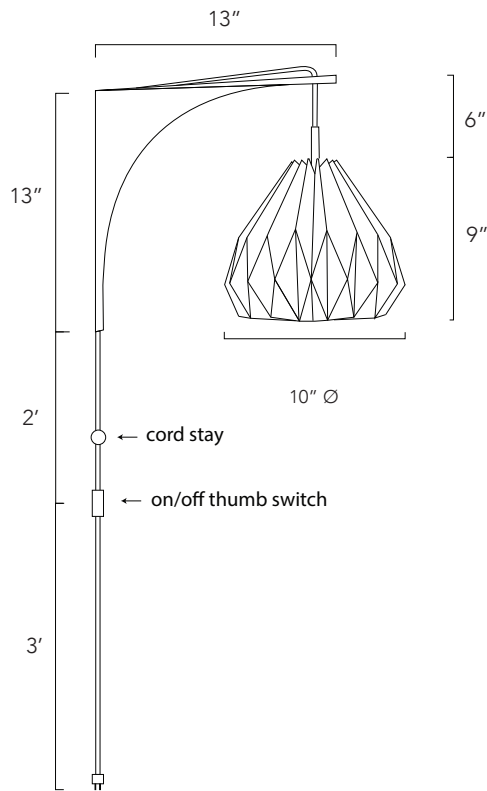

LA LOUPE

MISAKI WALL LAMP

ORI Collection

MISAKI WALL LAMP- XSmall

PRODUCT DETAILS:

- Shade Dimensions: 10in Ø x 9in H
- Shade Material : Off White Laminated Linen Fabric
- Bracket Dimensions: projects 13in from the wall x 13in. H
- Fixture: Plug-in cord
- A19 LED lightbulb included: 8.5W - 800 Lumens (60W Equiv.) - 2700K / Soft White (*)
- Operate ONLY with LED Lightbulb
- Cord Stay included - Available in: Raw Brass or Brushed Nickel
- Indoor use only / Dry location

(*) A non-dimmable LED lightbulb is included with the lamp for your convenience, so that you can use it as soon as you receive or install it. However, please note that our hardwired fixtures can be used and installed with dimmers. Moreover, you can use any other E26-type LED lightbulb if required.

PLUG IN CORD

- 8-ft sand color cloth-covered plug-in cord
- 2-Prong molded plug end
- On/Off thumb switch (placed 3ft from the plug end)
- Max Cord Wattage: Rated 60W Max
- Socket: E26 medium base

CORD STAY (Included)

3in H metal stem cord grip and cord stay

Available in:

- Brushed Nickel
- Raw Brass

Brushed Nickel

Raw Brass

NOTE: Actual colors may vary. Due to the many variations in monitors and browsers, colors may differ from the ones you see in the picture.