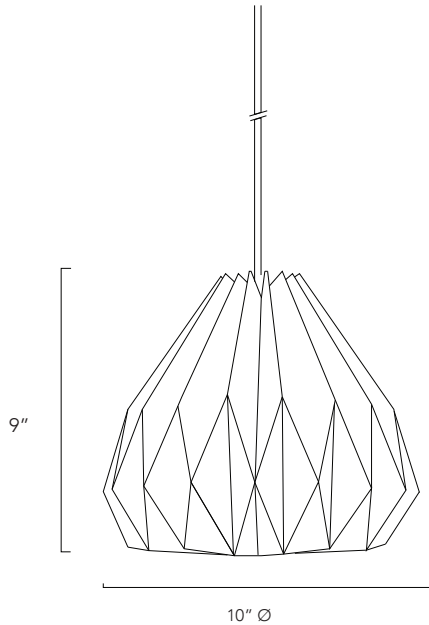

LA LOUPE

MISAKI PENDANT LAMP

ORI Collection

MISAKI PENDANT LAMP - XSmall

PRODUCT DETAILS:

- Shade Dimensions: 10in Ø x 9in H
- Shade Material : Off White Laminated Linen Fabric
- Fixture: Ceiling Canopy / Plug-in cord available upon request
- A19 LED lightbulb included: 8.5W - 800 Lumens(60W Equiv.) - 2700K / Soft White (*)
- Max Cord Wattage: Rated 60W Max
- Socket: E26 medium base
- Electrical components UL listed.
- Operate ONLY with LED Lightbulb
- Indoor use only / Dry location

CEILING CANOPY (For Hardwiring)

INCLUDES:

- 5" Ø x 1"H metal ceiling canopy
- 4ft cloth-covered cord
- Top cord grip & 3" metal stem bottom cord grip
- E26 socket with metal cover
- Crossbar kit.

CANOPY FINISH OPTIONS:

Light Grey

NOTE: Actual colors may vary. Due to the many variations in monitors and browsers, colors may differ from the ones you see in the picture.

PLUG-IN CORD (Upon request)

15ft cloth-covered plug-in cord available with an on/off thumb switch placed 3ft from the plug end and E26 socket with metal cover. Available in White, Beige, or Grey.