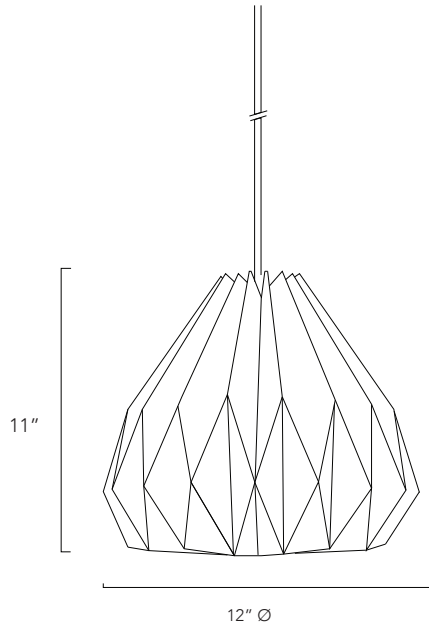

LA LOUPE

MISAKI PENDANT LAMP

ORI Collection

MISAKI PENDANT LAMP - Small

PRODUCT DETAILS:

- Shade Dimensions: 12in Ø x 11in H
- Shade Material : Off White Laminated Linen Fabric
- Fixture: Ceiling Canopy / Plug-in cord available upon request
- A19 LED lightbulb included: 8.5W - 800 Lumens(60W Equiv.) - 2700K / Soft White (*)
- Max Cord Wattage: Rated 60W Max
- Socket: E26 medium base
- Electrical components UL listed.
- Operate ONLY with LED Lightbulb
- Indoor use only / Dry location

CEILING CANOPY (For Hardwiring)

INCLUDES:

- 5" Ø x 1"H metal ceiling canopy
- 4ft cloth-covered cord
- Top cord grip & 3" metal stem bottom cord grip
- E26 socket with metal cover
- Crossbar kit.

CANOPY FINISH OPTIONS:

Light Grey

NOTE: Actual colors may vary. Due to the many variations in monitors and browsers, colors may differ from the ones you see in the picture.

PLUG-IN CORD (Upon request)

15ft cloth-covered plug-in cord available with an on/off thumb switch placed 3ft from the plug end and E26 socket with metal cover. Available in White, Beige, or Grey.