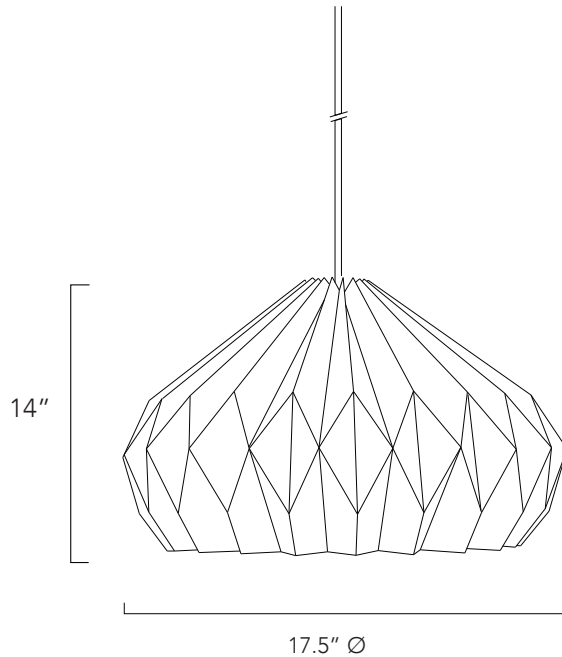

LA LOUPE

MISAKI-02 PENDANT LAMP

ORI Collection

MISAKI-02 PENDANT LAMP - Medium

PRODUCT DETAILS:

- Shade Dimensions: 17.5in Ø x 14in H
- Shade Material : Safari Grey Laminated Linen Fabric
- Fixture: Ceiling Canopy / Plug-in cord available upon request
- A19 LED lightbulb included: 14.5W - 1450 Lumens(100W Equiv.) - 2700K / Soft White (*)
- Max Cord Wattage: Rated 60W Max
- Socket: E26 medium base
- Electrical components UL listed.
- Operate ONLY with LED Lightbulb
- Indoor use only / Dry location

CEILING CANOPY (For Hardwiring)

INCLUDES:

- 5" Ø x 1"H metal ceiling canopy
- 4ft cloth-covered cord
- Top cord grip & 6" metal stem bottom cord grip
- E26 socket with metal cover
- Crossbar kit.

CANOPY FINISH OPTIONS:

Light Grey

NOTE: Actual colors may vary. Due to the many variations in monitors and browsers, colors may differ from the ones you see in the picture.

PLUG-IN CORD (Upon request)

15ft cloth-covered plug-in cord available with an on/off thumb switch placed 3ft from the plug end and E26 socket with metal cover. Available in White, Beige, or Grey.