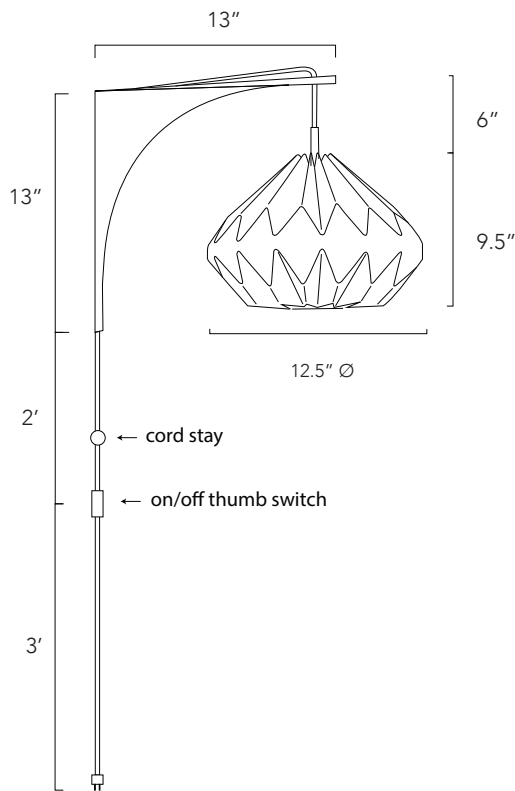

LA LOUPE

KINOKO WALL LAMP

ORI Collection

KINOKO WALL LAMP

PRODUCT DETAILS:

- Shade Dimensions: 12.5in Ø x 9.5in H
- Shade Material : Off White Laminated Linen Fabric
- Bracket Dimensions: projects 13in from the wall x 13in. H
- Fixture: Plug-in cord
- A19 LED lightbulb included: 8.5W - 800 Lumens (60W Equiv.) - 2700K / Soft White (*)
- Operate ONLY with LED Lightbulb
- Cord Stay included - Available in: Raw Brass or Brushed Nickel
- Indoor use only / Dry location

(*) A non-dimmable LED lightbulb is included with the lamp for your convenience, so that you can use it as soon as you receive or install it. However, please note that our hardwired fixtures can be used and installed with dimmers. Moreover, you can use any other E26-type LED lightbulb if required.

PLUG IN CORD

- 8-ft sand color cloth-covered plug-in cord
- 2-Prong molded plug end
- On/Off thumb switch (placed 3ft from the plug end)
- Max Cord Wattage: Rated 60W Max
- Socket: E26 medium base

CORD STAY (Included)

3in H metal stem cord grip and cord stay

Available in:

- Brushed Nickel
- Raw Brass

Brushed Nickel

Raw Brass

NOTE: Actual colors may vary. Due to the many variations in monitors and browsers, colors may differ from the ones you see in the picture.