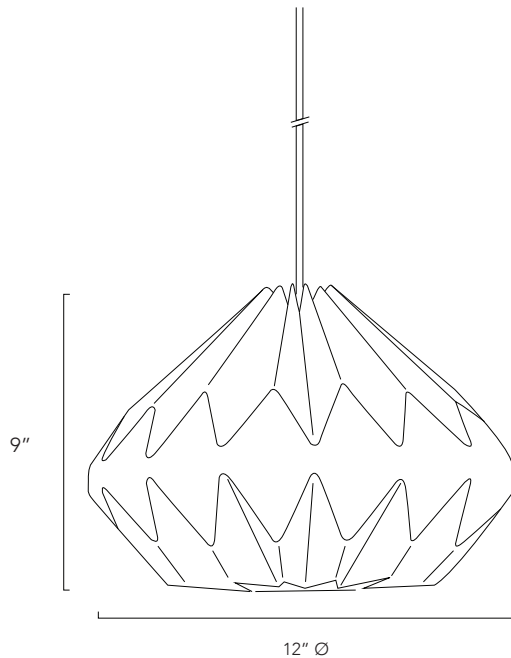

### PRODUCT DETAILS:

- Shade Dimensions: 12in Ø x 9in H
- Shade Material : Off White Laminated Linen Fabric
- Fixture: Ceiling Canopy / Plug-in cord available upon request
- A19 LED lightbulb included: 8.5W - 800 Lumens(60W Equiv.) - 2700K / Soft White (\*)
- Max Cord Wattage: Rated 60W Max
- Socket: E26 medium base
- Electrical components UL listed.
- Operate ONLY with LED Lightbulb
- Indoor use only / Dry location

### INCLUDES:

- 5" Ø x 1"H metal ceiling canopy
- 4ft cloth-covered cord
- Top cord grip & 3" metal stem bottom cord grip
- E26 socket with metal cover
- Crossbar kit.