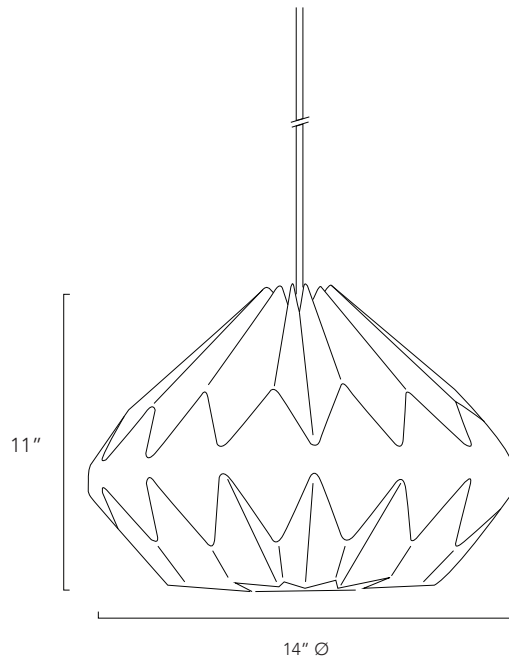

### PRODUCT DETAILS:

- Shade Dimensions: 14in Ø x 11in H
- Shade Material : Off White Laminated Linen Fabric
- Fixture: Ceiling Canopy / Plug-in cord available upon request
- A19 LED lightbulb included: 8.5W - 800 Lumens(60W Equiv.) - 2700K / Soft White (\*)
- Max Cord Wattage: Rated 60W Max
- Socket: E26 medium base
- Electrical components UL listed.
- Operate ONLY with LED Lightbulb
- Indoor use only / Dry location

## INCLUDES:

- 5" Ø x 1"H metal ceiling canopy
- 4ft cloth-covered cord
- Top cord grip & 3" metal stem bottom cord grip
- E26 socket with metal cover
- Crossbar kit.