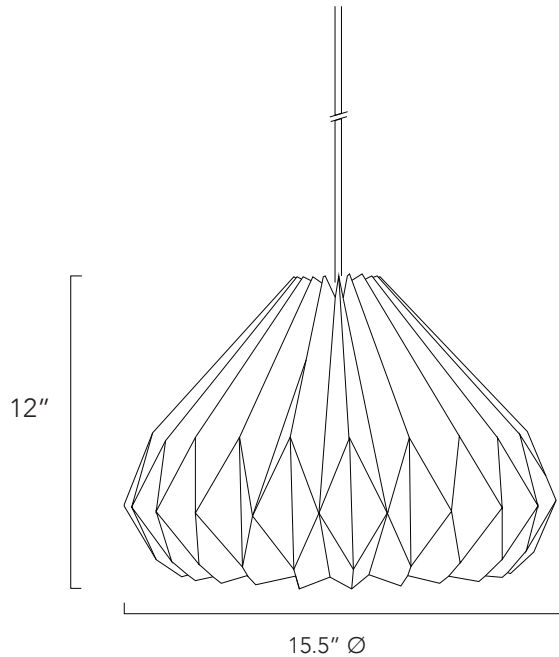

LA LOUPE

MISAKI PENDANT LAMP

ORI Collection

MISAKI PENDANT LAMP - Medium

PRODUCT DETAILS:

- Shade Dimensions: 15.5in Ø x 12in H
- Shade Material : Off White Laminated Linen Fabric
- Fixture: Ceiling Canopy / Plug-in cord available upon request
- A19 LED lightbulb included: 14.5W - 1450 Lumens(100W Equiv.) - 2700K / Soft White (*)
- Max Cord Wattage: Rated 60W Max
- Socket: E26 medium base
- Electrical components UL listed.
- Operate ONLY with LED Lightbulb
- Indoor use only / Dry location

CEILING CANOPY (For Hardwiring)

INCLUDES:

- 5" Ø x 1"H metal ceiling canopy
- 4ft cloth-covered cord
- Top cord grip & 6" metal stem bottom cord grip
- E26 socket with metal cover
- Crossbar kit.

CANOPY FINISH OPTIONS: