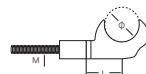

Qual è il miglior corrimano?

Quello che si impugna facilmente con tutta la mano, quello rotondo, in quanto la mano quando si chiude forma una sorta di cerchio, le impugnature sono sempre pensate rotonde, mai quadrate.

What is the best handrail?

The one that is easily gripped with the whole hand, the round one, as when the hand is closed it forms a sort of circle, the handles are always thought to be round, never square.

Quanti supporti occorrono al Corrimano per essere sicuro?

How many supports does the Handrail need to be safe?

LUNGHEZZA TOTALE / TOTAL LENGTH:

SUPPORTI / SUPPORTS

1 > 2 mt = 2	2 > 2.5 mt = 3	2.5 > 3.5 mt = 4	3.5 > 4.5 mt = 5	4.5 > 6 mt = 6

Come quotare il costo del corrimano Ooi?

How to quote the Ooi handrail cost?

Per lunghezze del profilo tubolare in acciaio INOX AISI 304 - fuori misura - con STRIP LED. Il costo da considerare è riferito alla lunghezza maggiore come riportato nell'esempio.

For tubular profile lengths in AISI 304 stainless steel - oversized - with LED STRIP. The cost to be considered refers to the greater length as shown in the example.

ESEMPIO / EXAMPLE

0.75 mt > 1 mt	1.25 mt > 1.5 mt	1.75 mt > 2 mt	2.25 mt > 2.5 mt	2.75 mt > 3 mt

Profilo in acciaio INOX AISI 304: Moduli con Lunghezza Massima di 3 mt
AISI 304 stainless steel profile: Modules with a maximum length of 3 mt

ALIMENTATORE:

Per alimentare la STRIP LED bisogna ordinare l'alimentatore dotato di potenza adeguata a seconda della lunghezza del corrimano.

POWER SUPPLY:

To power the STRIP LED, you need to order the power supply with variable power depending on the length of the handrail.