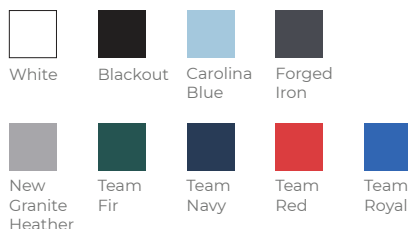

HYDROLIX POLO

FOA402993

Team Issue Hydrolix Polo

- 5.2 oz., 100% polyester
- Athletic fit
- Self-fabric collar
- Two-button placket
- Flat lock seams
- Left hem woven jock tag and ellipse transfer
- Back neck yoke reflective detail
- Forged Iron grey sleeve inset

Size: S - 4XL

$47.50

Available Colors