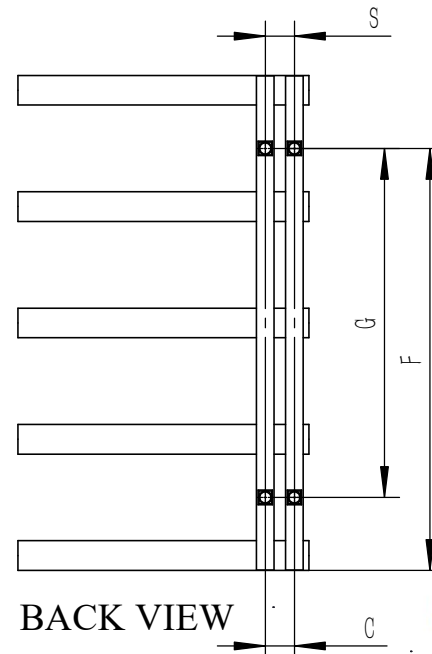

GROSSO

FRONT VIEW

SIDE VIEW

BACK VIEW

TOP VIEW

SUPPLIED INSTALLATION ACCESSORIES

BLANKING PLUG 1PCS

INSERT 4PCS

SCREW 4PCS

AIR VENT 1PCS

BRACKET 4PCS

WALL PLUG 4PCS

GRAB SCREW 4PCS

SCREW 4PCS

ALIEN KEYS 1PCS

- Vertical Mounting
- Optional 304 QUALITY STAINLESS STEEL RADIATOR (RNSGRS0855P:GROSSO RADIATOR)
- POLISHED
- MAX Operational Pressure:10Bar
- Inlet/Outlet:1/2"Female Pipe Thread
- All Dimensions are in mm

| Product Name | Product Code | Height | Width | Thick Ness | Plumbing Axes Center to Center | Hanger Axes Horizontal | Hanger To Bottom of the Product | Hanger Axes Vertical | Water Volume | Empty Weight |
|--------------|--------------|--------|-------|------------|--------------------------------|------------------------|---------------------------------|----------------------|--------------|--------------|
| | | H | W | D | C | S | F | G | - | - |
| | | mm | mm | mm | mm | mm | mm | mm | mm | L |
| GROSSO | RNSGRS0855P | 850 | 500 | 80 | 50 | 50 | 725 | 600 | 6.78 | 4.77 |
| GROSSO | RNSGRS1255P | 1250 | 500 | 80 | 50 | 50 | 1125 | 1000 | 9.64 | 6.47 |
| GROSSO | RNSGRS1655P | 1650 | 500 | 80 | 50 | 50 | 1525 | 1400 | 12.50 | 8.51 |