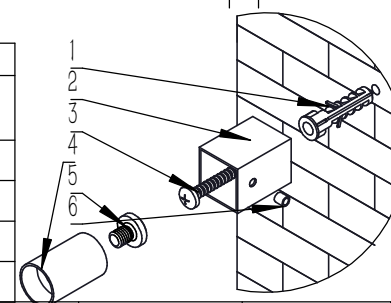

SCREW 4PCS

AIR VENT 1PCS

BRACKET 4PCS

WALL PLUG 4PCS

GRAB SCREW 4PCS

SCREW 4PCS

ALIEN KEYS 1PCS

- Vertical Mounting
- Optional 304 QUALITY STAINLESS STEEL RADIATOR (RNSGRS0855P:GROSSO RADIATOR)
- POLISHED
- MAX Operational Pressure:10Bar
- Inlet/Outlet:1/2"Female Pipe Thread
- All Dimensions are in mm

| Product Name | Product Code | Height | Width | Thick Ness | Plumbing Axes Center to Center | Hanger Axes Horizontal | Hanger To Bottom of the Product | Hanger Axes Vertical | Water Volume | Empty Weight |
|--------------|--------------|--------|-------|------------|--------------------------------|------------------------|---------------------------------|----------------------|--------------|--------------|
| | | H | W | D | C | S | F | G | - | - |
| | | mm | mm | mm | mm | mm | mm | mm | mm | L |
| GROSSO | RNSGRS0855P | 850 | 500 | 80 | 50 | 50 | 725 | 600 | 6.78 | 4.77 |
| GROSSO | RNSGRS1255P | 1250 | 500 | 80 | 50 | 50 | 1125 | 1000 | 9.64 | 6.47 |
| GROSSO | RNSGRS1655P | 1650 | 500 | 80 | 50 | 50 | 1525 | 1400 | 12.50 | 8.51 |