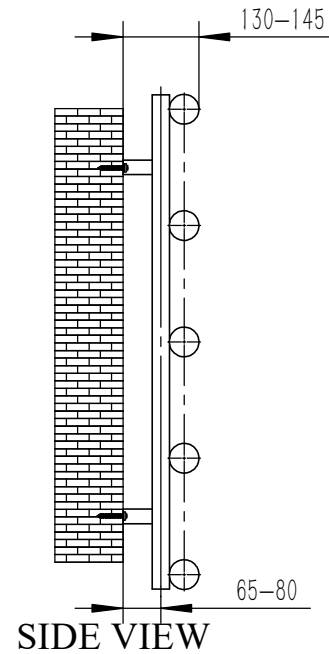

GROSSO

FRONT VIEW

SIDE VIEW

BACK VIEW

TOP VIEW

SUPPLIED INSTALLATION ACCESSORIES

BLANKING PLUG 1PCS

INSERT 4PCS

SCREW 4PCS

AIR VENT 1PCS

BRACKET 4PCS

WALL PLUG 4PCS

GRAB SCREW 4PCS

SCREW 4PCS

ALIEN KEYS 1PCS

- Vertical Mounting
- Optional 304 QUALITY STAINLESS STEEL RADIATOR (RNSGRS0855P:GROSSO RADIATOR)
- POLISHED
- MAX Operational Pressure:10Bar
- Inlet/Outlet:1/2"Female Pipe Thread
- All Dimensions are in mm

| Product Name | Product Code | Height | Width | Thick Ness | Plumbing Axes Center to Center | Hanger Axes Horizontal | Hanger To Bottom of the Product | Hanger Axes Vertical | Water Volume | Empty Weight |
|--------------|--------------|--------|-------|------------|--------------------------------|------------------------|---------------------------------|----------------------|--------------|--------------|
| | | H | W | D | C | S | F | G | - | - |
| | | mm | mm | mm | mm | mm | mm | mm | mm | L |
| GROSSO | RNSGRS0855P | 850 | 500 | 80 | 50 | 50 | 725 | 600 | 6.78 | 4.77 |
| GROSSO | RNSGRS1255P | 1250 | 500 | 80 | 50 | 50 | 1125 | 1000 | 9.64 | 6.47 |
| GROSSO | RNSGRS1655P | 1650 | 500 | 80 | 50 | 50 | 1525 | 1400 | 12.50 | 8.51 |