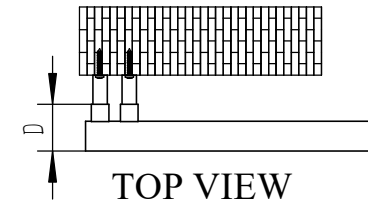

TOP VIEW

SUPPLIED INSTALLATION ACCESSORIES

- -Vertical Mounting
- -Optional 304 QUALITY STAINLESS STEEL RADIATOR (RNSGRS0855P:GROSSO RADIATOR)
- -POLISHED
- -MAX Operational Pressure:10Bar
- -Inlet/Outlet:1/2"Female Pipe Thread
- -All Dimensions are in mm