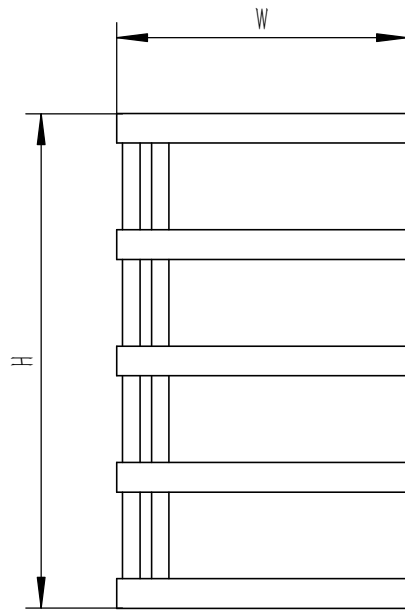

GROSSO

FRONT VIEW

SIDE VIEW

BACK VIEW

TOP VIEW

SUPPLIED INSTALLATION ACCESSORIES

BLANKING PLUG 1PCS

INSERT 4PCS

SCREW 4PCS

AIR VENT 1PCS

BRACKET 4PCS

WALL PLUG 4PCS

GRAB SCREW 4PCS

SCREW 4PCS

ALIEN KEYS 1PCS

- Vertical Mounting
- Optional 304 QUALITY STAINLESS STEEL RADIATOR (RNSGRS0855P:GROSSO RADIATOR)
- POLISHED
- MAX Operational Pressure:10Bar
- Inlet/Outlet:1/2"Female Pipe Thread
- All Dimensions are in mm

| Product Name | Product Code | Height | Width | Thick Ness | Plumbing Axes Center to Center | Hanger Axes Horizontal | Hanger To Bottom of the Product | Hanger Axes Vertical | Water Volume | Empty Weight |
|--------------|--------------|--------|-------|------------|--------------------------------|------------------------|---------------------------------|----------------------|--------------|--------------|
| | | H | W | D | C | S | F | G | - | - |
| | | mm | mm | mm | mm | mm | mm | mm | mm | L |
| GROSSO | RNSGRS0855P | 850 | 500 | 80 | 50 | 50 | 725 | 600 | 6.78 | 4.77 |
| GROSSO | RNSGRS1255P | 1250 | 500 | 80 | 50 | 50 | 1125 | 1000 | 9.64 | 6.47 |
| GROSSO | RNSGRS1655P | 1650 | 500 | 80 | 50 | 50 | 1525 | 1400 | 12.50 | 8.51 |