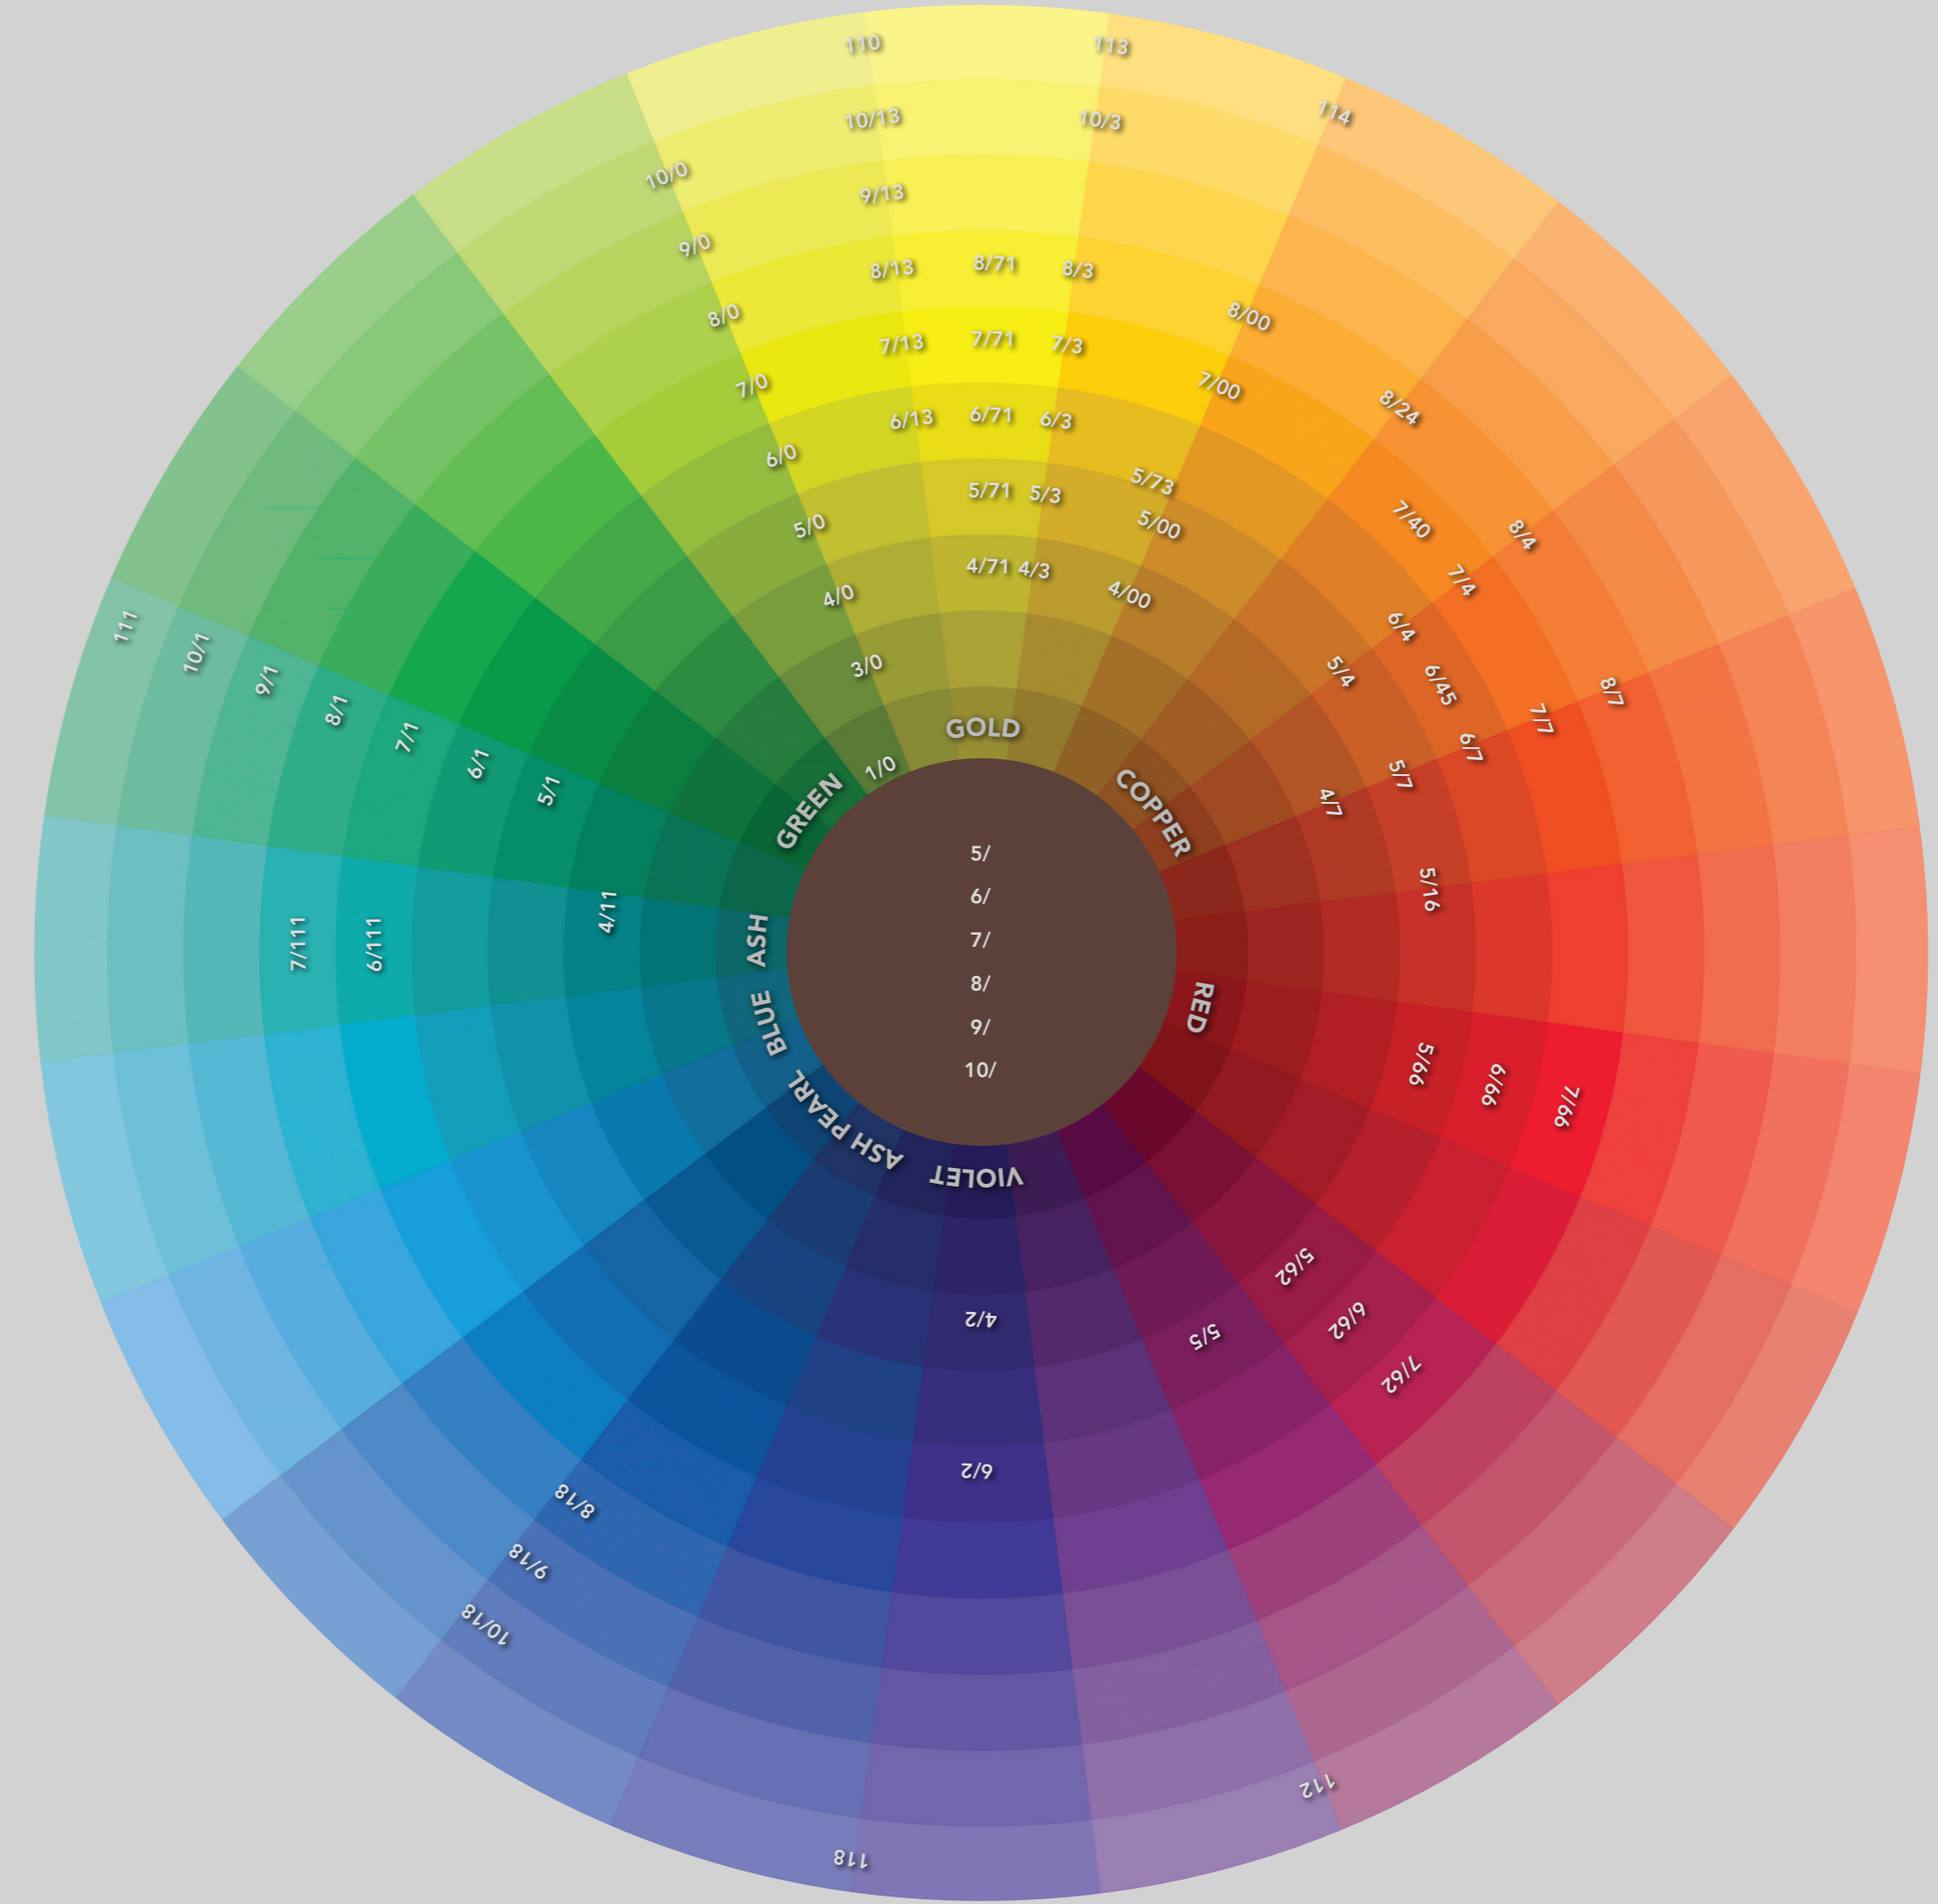

VIOLET

4/2
violet
medium
brown

6/2
violet
dark
blonde

bhove

360

BURGUNDY

5/62
light red
iridescent
brown

7/62
light red
iridescent
blonde

bhove

360

5/16
light ash
red brown

5/73
light
brunette
gold brown

6/45
dark copper
mahogany
blonde

7/40
soft
copper
blonde

8/24
light iridescent
copper metallic

CREATIONS

ORANGE/
COPPER

ASH

bhove

360

EXTREME

110
extreme
light natural
blonde

111
extreme
light ash
blonde

112
extreme
light iridescent
blonde

114
extreme
light copper
blonde

118
extreme
light pearl
blonde

0/00
clear

bhove

360

COLOUR WHEEL

bhove