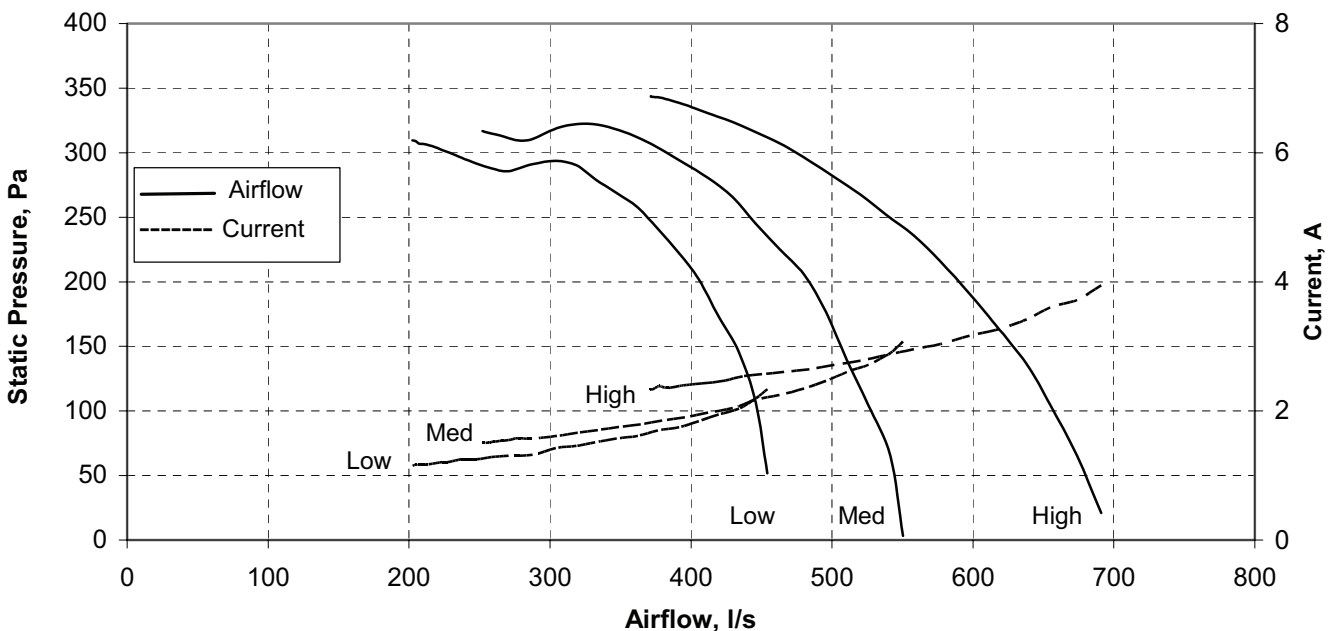

9x7 blower with 315W motor

Part Number	A	B	C	D	E
FB 9x7-315-01	379	389	259	284	234

Motor					
Rated Output 315W	Supply 240V/50Hz	Rated RPM 1350	Rated Current 2.5 amps	Capacitor 4uF/440V	Insulation Class B 130
Enclosure IP20	Thermal Protection Auto Reset Overload		Duty AOM		

Wheels
Glass Filled Nylon or Glass Filled Polypropylene with plated mild steel hub

Dimensions

Product Data

Performance