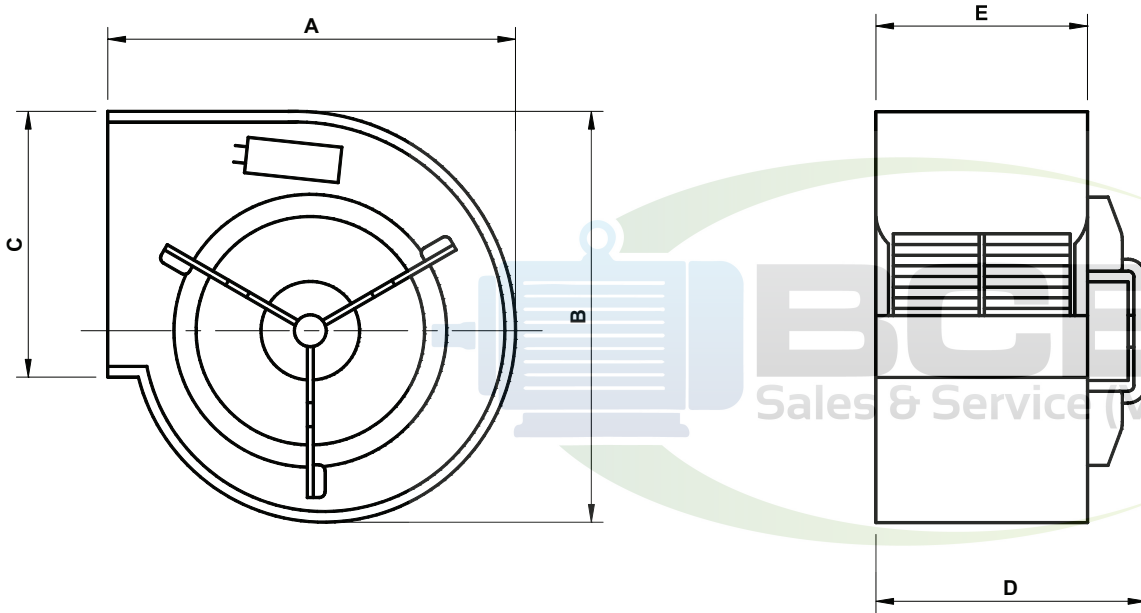

9x7 blower with 315W motor

Part Number	A	B	C	D	E
FB 9x7-315-01	379	389	259	284	234

Motor					
Rated Output 315W	Supply 240V/50Hz	Rated RPM 1350	Rated Current 2.5 amps	Capacitor 4uF/440V	Insulation Class B 130
Enclosure IP20	Thermal Protection Auto Reset Overload		Duty AOM		

Wheels
Glass Filled Nylon or Glass Filled Polypropylene with plated mild steel hub

Dimensions

Product Data

Performance