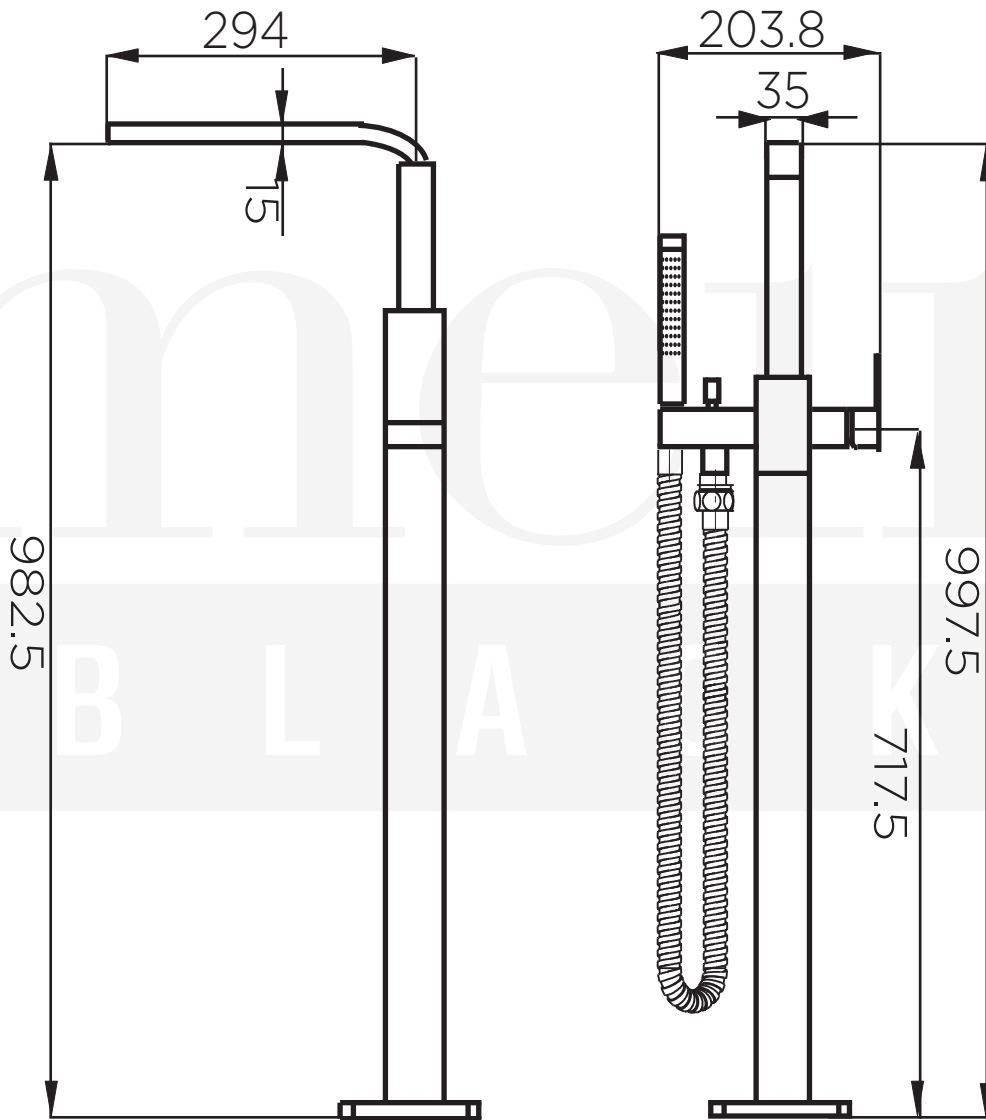

SKU: MB08

meir.<sup>®</sup>  
BLACK

Designed with the assistance of leading Australian architects,  
Meir crafts each piece from concept to production at the highest standards.  
Copyright © Meir Australia Pty Ltd 2004 - 2016. [www.meir.com.au](http://www.meir.com.au)