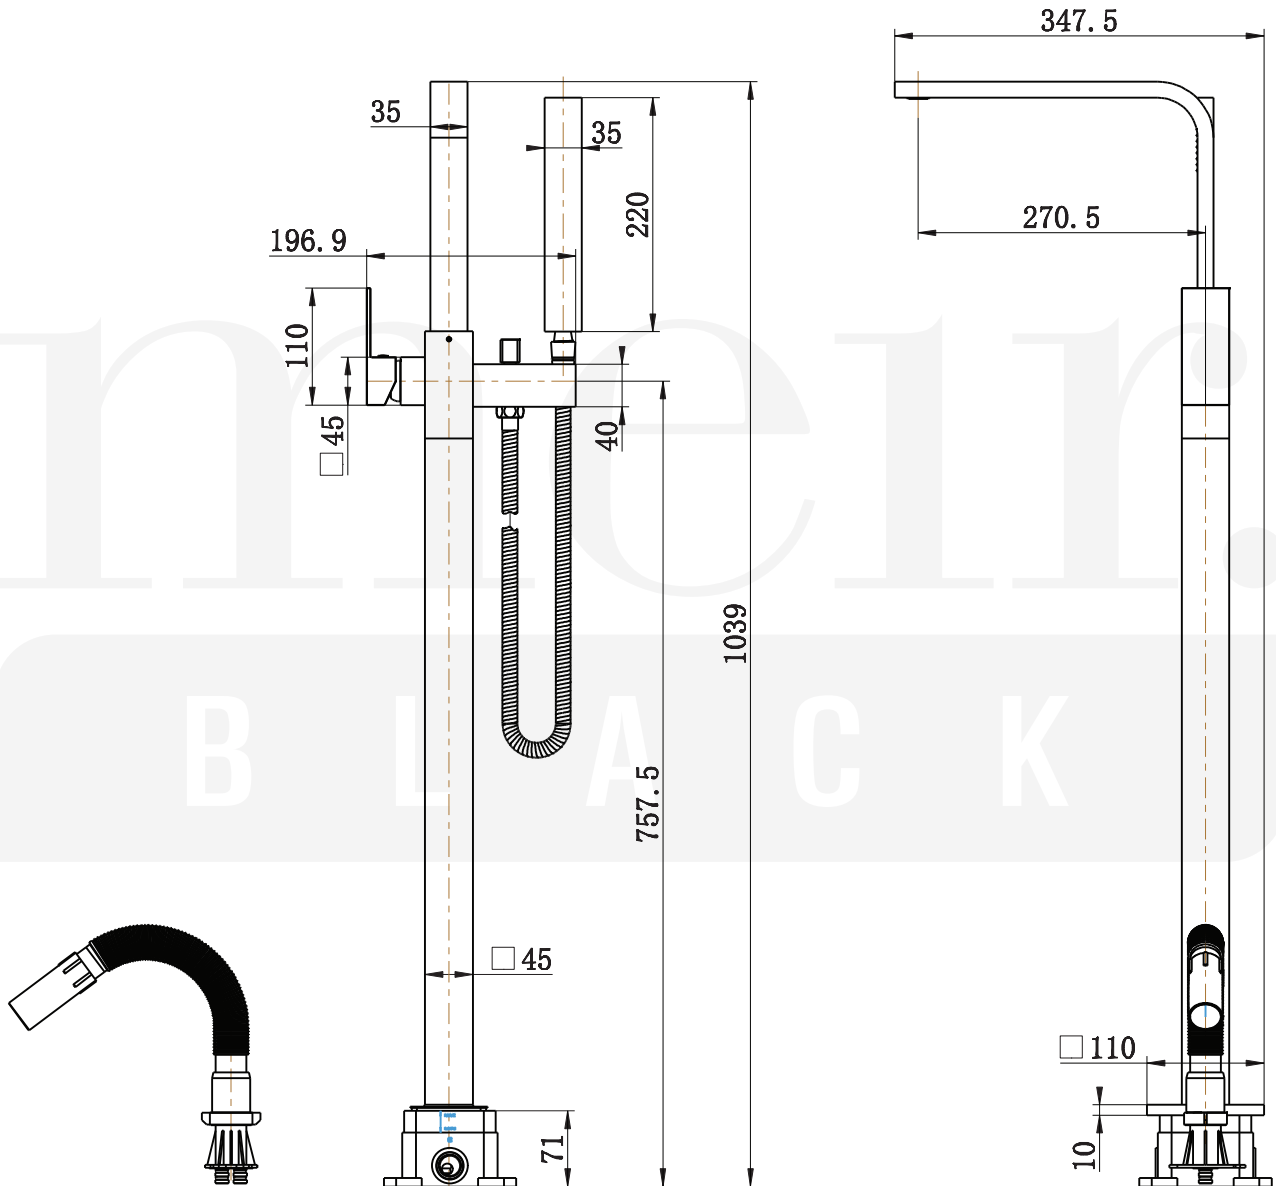

SKU: MB08

meir.[®]
BLACK

Designed with the assistance of leading Australian architects,
Meir crafts each piece from concept to production at the highest standards.
Copyright © Meir Australia Pty Ltd 2004 - 2016. www.meir.com.au