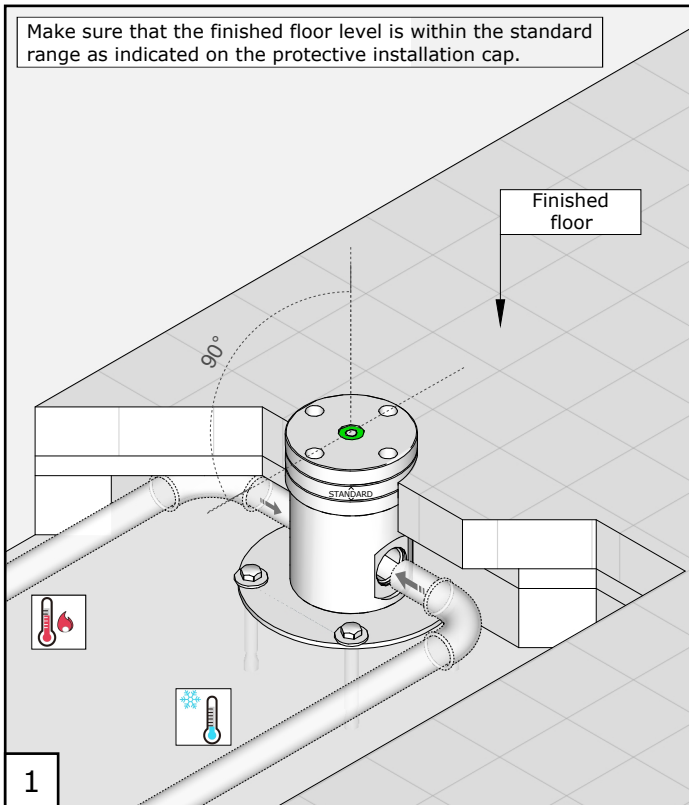

PB 37 free standing shower column

Installation manual

PB 37 free standing shower column

Installation manual