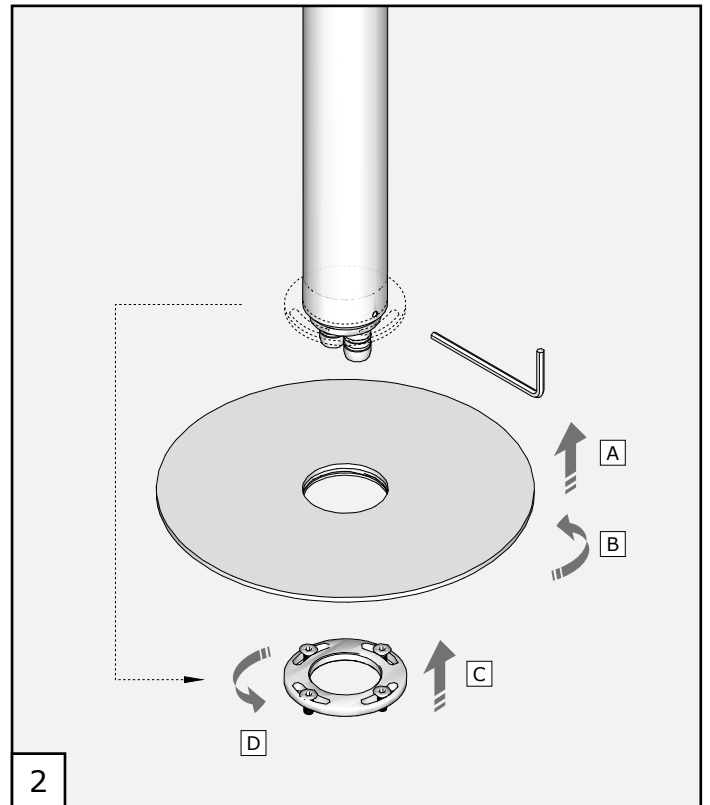

PB 37 free standing shower column

Installation manual

PB 37 free standing shower column

Installation manual