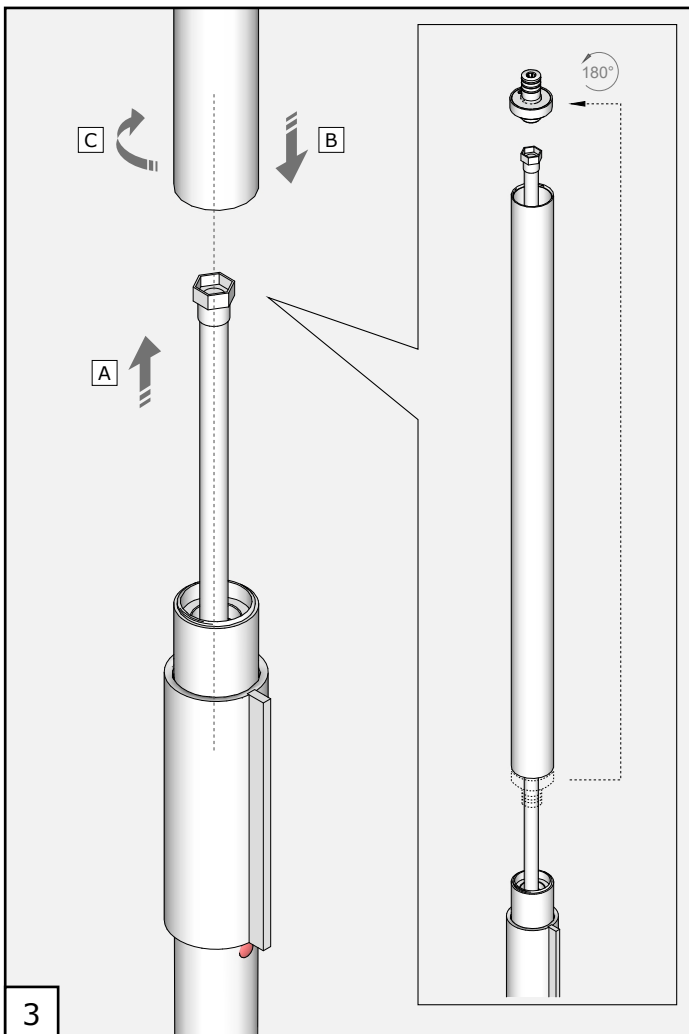

PB 37 free standing shower column

Installation manual

PB 37 free standing shower column

Installation manual