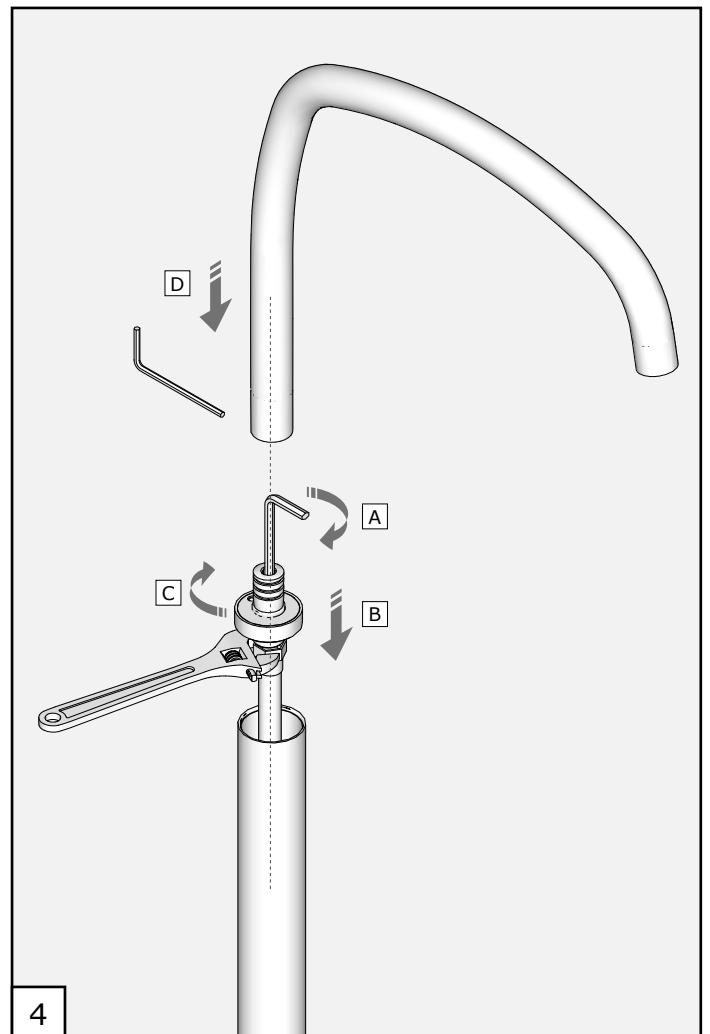

PB 37 free standing shower column

Installation manual

PB 37 free standing shower column

Installation manual