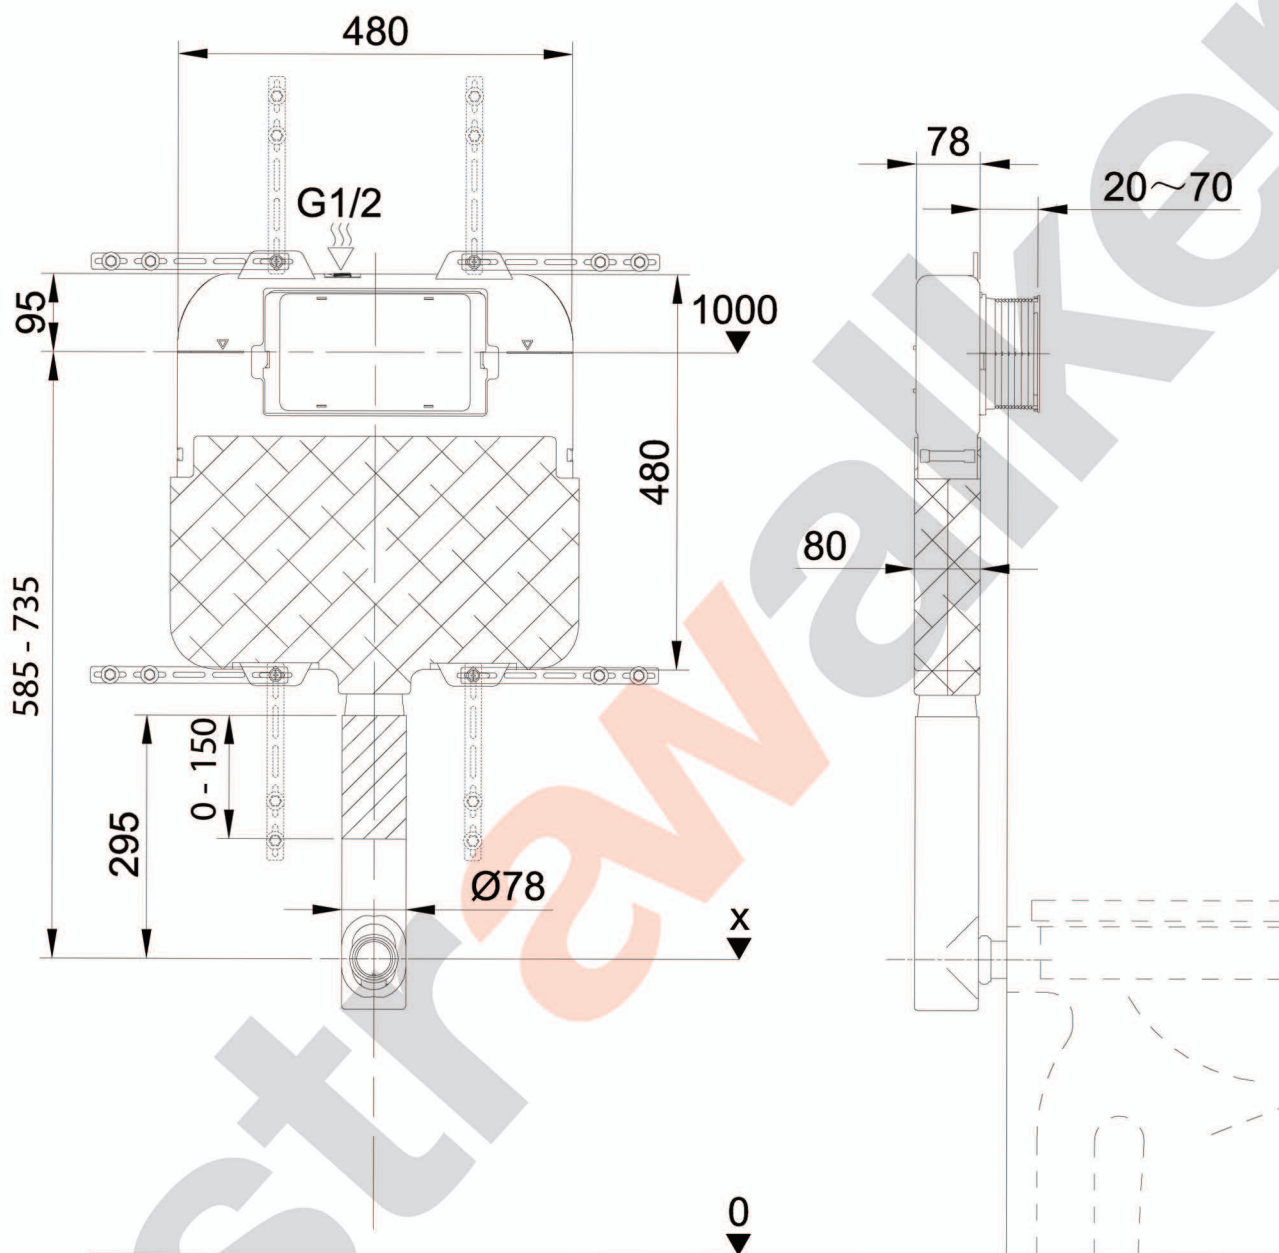

In-Wall Cistern

A99.70 Front Press, Floor Mounted

aw™

astrawalker™

Uncompromising quality. Conceived, designed and made in Australia.

ARCHITECTURAL BATHWARE