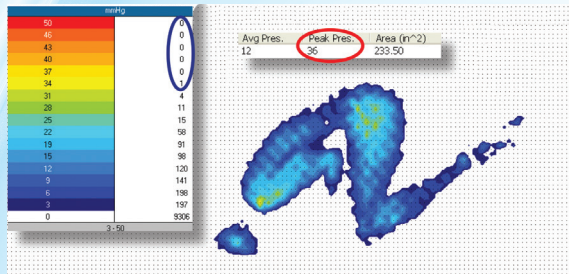

Ortho Cool Technology Pressure Mapping

Retail Orthopedic Bed Pressure Mapping

Pressure mapping was done with a 78 lb. child to simulate the weight of a large dog.

Tri-Core Support Makes the Difference

Ortho Cool Technology features three distinctive, yet interactive pressure-relieving foams.