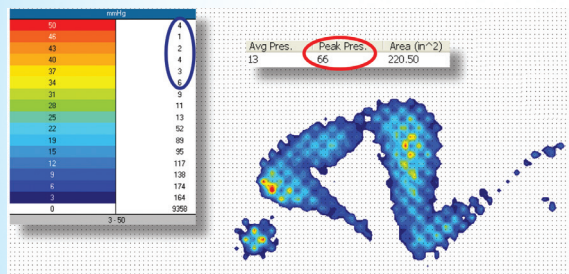

COOL TECHNOLOGY

Orthopedically Correct. Thermally Precise.

Unequaled Comfort, Support and Relief

Most pets sleep an average of 14 hours a day, which is why choosing the right bed for your dog is so important. Typical dog beds are made from either inexpensive foams or polyester, which are warm, offer very little support and eventually break down and must be replaced.

Ortho Cool Technology Pressure Mapping

Retail Orthopedic Bed Pressure Mapping

Pressure mapping was done with a 78 lb. child to simulate the weight of a large dog.

Tri-Core Support Makes the Difference

Ortho Cool Technology features three distinctive, yet interactive pressure-relieving foams.