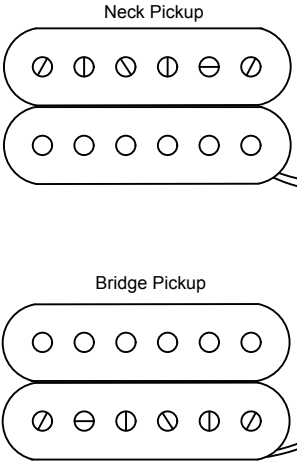

TERMINATOR

SV-IBZ

Four Wire Pickup Leads:
 Black - Hot
 Red & White - Center Tap
 Green & Shield - Ground

- Ground Terminals (black):
- All components must be interconnected with a ground wire
 - Avoid placing more than three wires per Ground Terminal
 - Pickup shields and ground wires can be placed on any Ground Terminal
 - Dead Terminals can be utilized as an additional ground wire landing point by placing a jumper from a Ground Terminal to the Dead Terminal