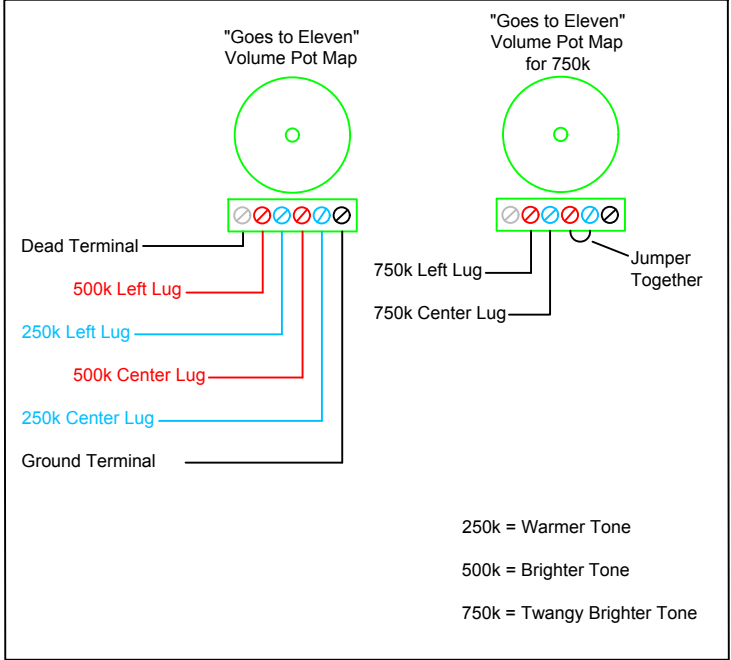

TERMINATOR

SV-IBZ

Four Wire Pickup Leads:
 Black - Hot
 Red & White - Center Tap
 Green & Shield - Ground

- Ground Terminals (black):
- All components must be interconnected with a ground wire
 - Avoid placing more than three wires per Ground Terminal
 - Pickup shields and ground wires can be placed on any Ground Terminal
 - Dead Terminals can be utilized as an additional ground wire landing point by placing a jumper from a Ground Terminal to the Dead Terminal

Pickup wire colors may differ than yours. See "Pickup Cross Reference Chart" at madhatterguitarproducts.com to verify your pickup wire color configuration.

Customer Support:
info@madhatterguitarproducts.com