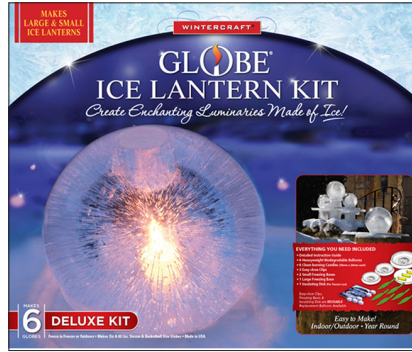

# Globe Ice Lantern Kits

Create Enchanting Luminaries Made of Ice! *Easy to Make • Indoor/Outdoor • Year Round*

**The Original**  
**WC-GIL120 MSRP \$17.99**  
**Globe Ice Lantern Starter Kit**  
 Box: 8.75 x 8.75 x 2"  
 Weight: 9 oz UPC: 791639201004  
**Includes:** Instruction Guide\*  
 1 - Small Freezing Base\*  
 3 - Heavyweight Biodegradable Globe Ice Lantern Balloons  
 3 - Candles  
 1 - Easy-close Balloon Clip\*  
 1 - Insulating Disk\*  
**Makes 3 Globe Ice Lanterns**

**Makes Large Globes, too!**  
**WC-GIL152 MSRP \$29.99**  
**Globe Ice Lantern Deluxe Kit**  
 [French/English]  
 Box: 12 x 10.0625 x 2.375"  
 Weight: 16 oz UPC: 791639201066  
**Includes:** Instruction Guide\*  
 2 - Small Freezing Bases\*  
 1 - Large Freezing Base\*  
 6 - Heavyweight Biodegradable Globe Ice Lantern Balloons  
 6 - Candles  
 3 - Easy-close Balloon Clips\*  
 1 - Insulating Disk\*  
**Makes 6 Globe Ice Lanterns**

**For the Enthusiast!**  
**WC-GIL122 MSRP \$49.99**  
**Globe Ice Lantern Ultimate Kit**  
 Box: 12.9375 x 10.0625 x 3.1875"  
 Weight: 2 lbs 2 oz  
 UPC: 791639201028  
**Includes:** Instruction Guide\*  
 2 - Small Freezing Bases\*  
 2 - Large Freezing Bases\*  
 12 - Heavyweight Biodegradable Globe Ice Lantern Balloons  
 12 - Premium Votive Candles  
 4 - Easy-close Balloon Clips\*  
 2 - Insulating Disks\*  
**Makes 12 Globe Ice Lanterns**