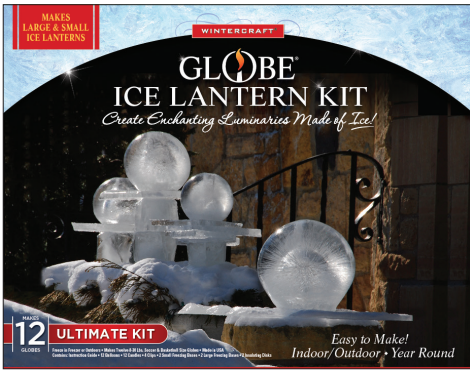

# Globe Ice Lantern Kits

Create Enchanting Luminaries Made of Ice! *Easy to Make • Indoor/Outdoor • Year Round*

**The Original**  
**WC-GIL120 MSRP \$17.99**  
**Globe Ice Lantern Starter Kit**  
 Box: 8.75 x 8.75 x 2"  
 Weight: 9 oz UPC: 791639201004  
**Includes:** Instruction Guide\*  
 1 - Small Freezing Base\*  
 3 - Heavyweight Biodegradable Globe Ice Lantern Balloons  
 3 - Candles  
 1 - Easy-close Balloon Clip\*  
 1 - Insulating Disk\*  
**Makes 3 Globe Ice Lanterns**

**Makes Large Globes, too!**  
**WC-GIL152 MSRP \$29.99**  
**Globe Ice Lantern Deluxe Kit**  
 [French/English]  
 Box: 12 x 10.0625 x 2.375"  
 Weight: 16 oz UPC: 791639201066  
**Includes:** Instruction Guide\*  
 2 - Small Freezing Bases\*  
 1 - Large Freezing Base\*  
 6 - Heavyweight Biodegradable Globe Ice Lantern Balloons  
 6 - Candles  
 3 - Easy-close Balloon Clips\*  
 1 - Insulating Disk\*  
**Makes 6 Globe Ice Lanterns**

**For the Enthusiast!**  
**WC-GIL122 MSRP \$49.99**  
**Globe Ice Lantern Ultimate Kit**  
 Box: 12.9375 x 10.0625 x 3.1875"  
 Weight: 2 lbs 2 oz  
 UPC: 791639201028  
**Includes:** Instruction Guide\*  
 2 - Small Freezing Bases\*  
 2 - Large Freezing Bases\*  
 12 - Heavyweight Biodegradable Globe Ice Lantern Balloons  
 12 - Premium Votive Candles  
 4 - Easy-close Balloon Clips\*  
 2 - Insulating Disks\*  
**Makes 12 Globe Ice Lanterns**