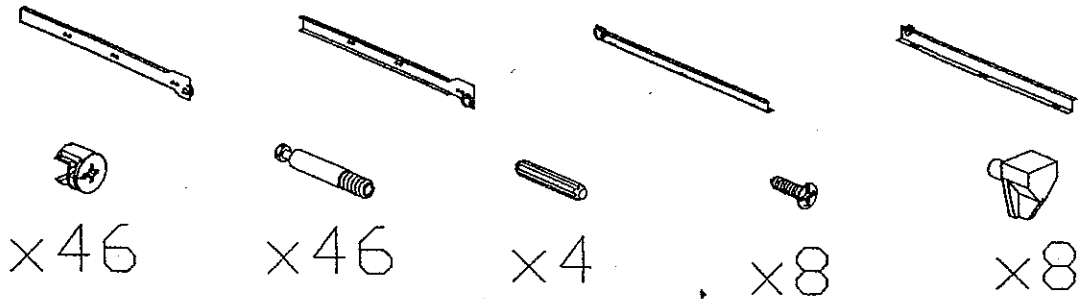

ASSEMBLY INSTRUCTION

214212

214242

4' LEDGETOP COUNTER

(1)

(2)

(3)

(4)