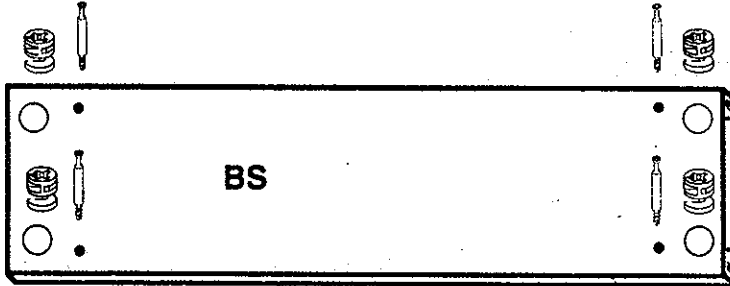

NOTE: It is recommended that two persons assemble this unit.

ASSEMBLY INSTRUCTIONS

PARTS LIST

PARTS & QUANTITIES SHOWN ARE FOR ONE COMPLETE SHOWCASE UNIT. GLASS PANELS, FELT STRIP AND PLASTIC GASKET NOT FURNISHED WITH THIS KIT.

(2) For 4-ft. Showcase unit
(3) For 5-ft. & 6-ft. Showcase unit

TOOLS REQUIRED

1

2

3

6mm groove

2mm groove

4