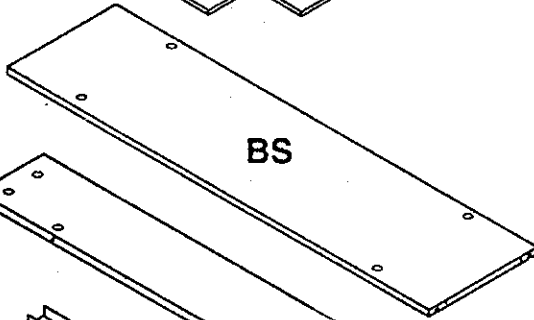

4-FOOT SHOWCASE

214204 - MAPLE
214234 - CHERRY
214138 - BLACK
214139 - WHITE

5-FOOT SHOWCASE

214205 - MAPLE
214235 - CHERRY
214140 - BLACK
214141 - WHITE

6-FOOT SHOWCASE

214206 - MAPLE
214236 - CHERRY
214142 - BLACK
214143 - WHITE

NOTE: It is recommended that two persons assemble this unit.

ASSEMBLY INSTRUCTIONS

PARTS LIST

PARTS & QUANTITIES SHOWN ARE FOR ONE COMPLETE SHOWCASE UNIT. GLASS PANELS, FELT STRIP AND PLASTIC GASKET NOT FURNISHED WITH THIS KIT.