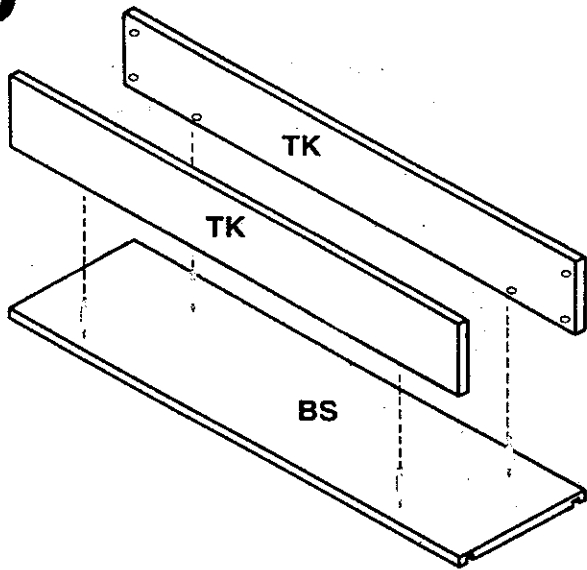

5

Fasten panels together and make sure all cams are locked.

6