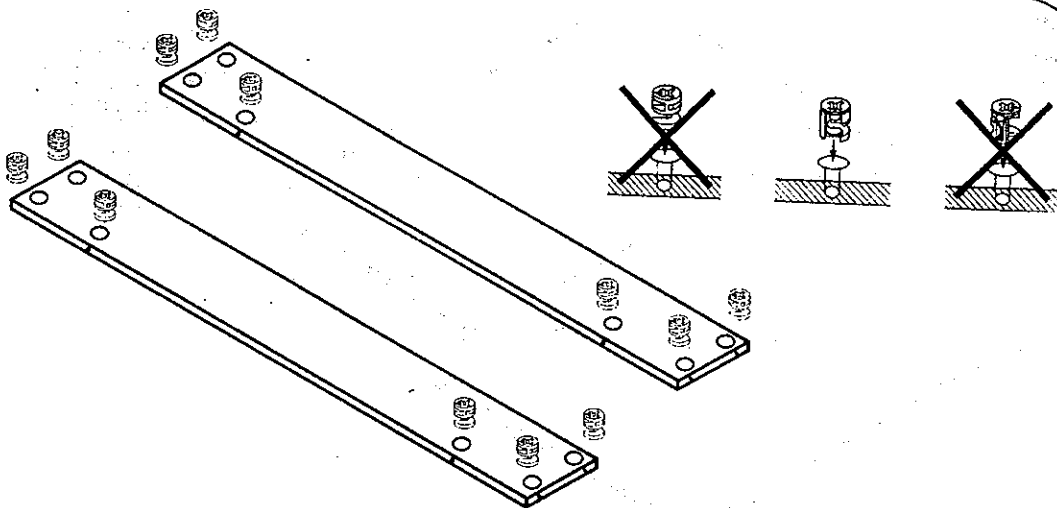

NOTE: It is recommended that two persons assemble this unit.

ASSEMBLY INSTRUCTIONS

PARTS LIST

PARTS & QUANTITIES SHOWN ARE FOR ONE COMPLETE SHOWCASE UNIT. GLASS PANELS, FELT STRIP AND PLASTIC GASKET NOT FURNISHED WITH THIS KIT.

(2) For 4-ft. Showcase unit
(3) For 5-ft. & 6-ft. Showcase unit

TOOLS REQUIRED

1

2

3

6mm groove

2mm groove

4