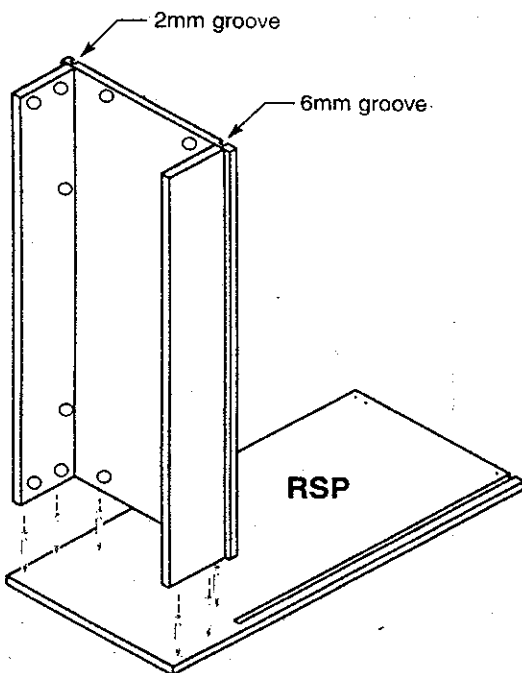

Fasten panels together and make sure all cams are locked.