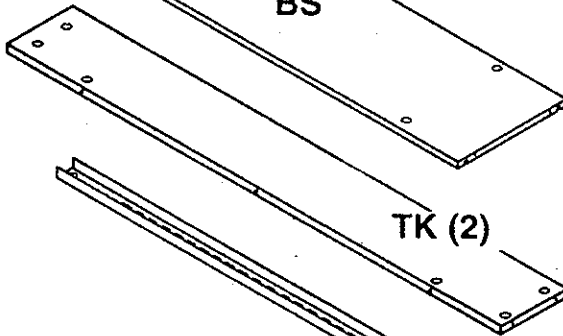

4-FOOT SHOWCASE

214204 - MAPLE
214234 - CHERRY
214138 - BLACK
214139 - WHITE

5-FOOT SHOWCASE

214205 - MAPLE
214235 - CHERRY
214140 - BLACK
214141 - WHITE

6-FOOT SHOWCASE

214206 - MAPLE
214236 - CHERRY
214142 - BLACK
214143 - WHITE

NOTE: It is recommended that two persons assemble this unit.

ASSEMBLY INSTRUCTIONS

PARTS LIST

PARTS & QUANTITIES SHOWN ARE FOR ONE COMPLETE SHOWCASE UNIT. GLASS PANELS, FELT STRIP AND PLASTIC GASKET NOT FURNISHED WITH THIS KIT.