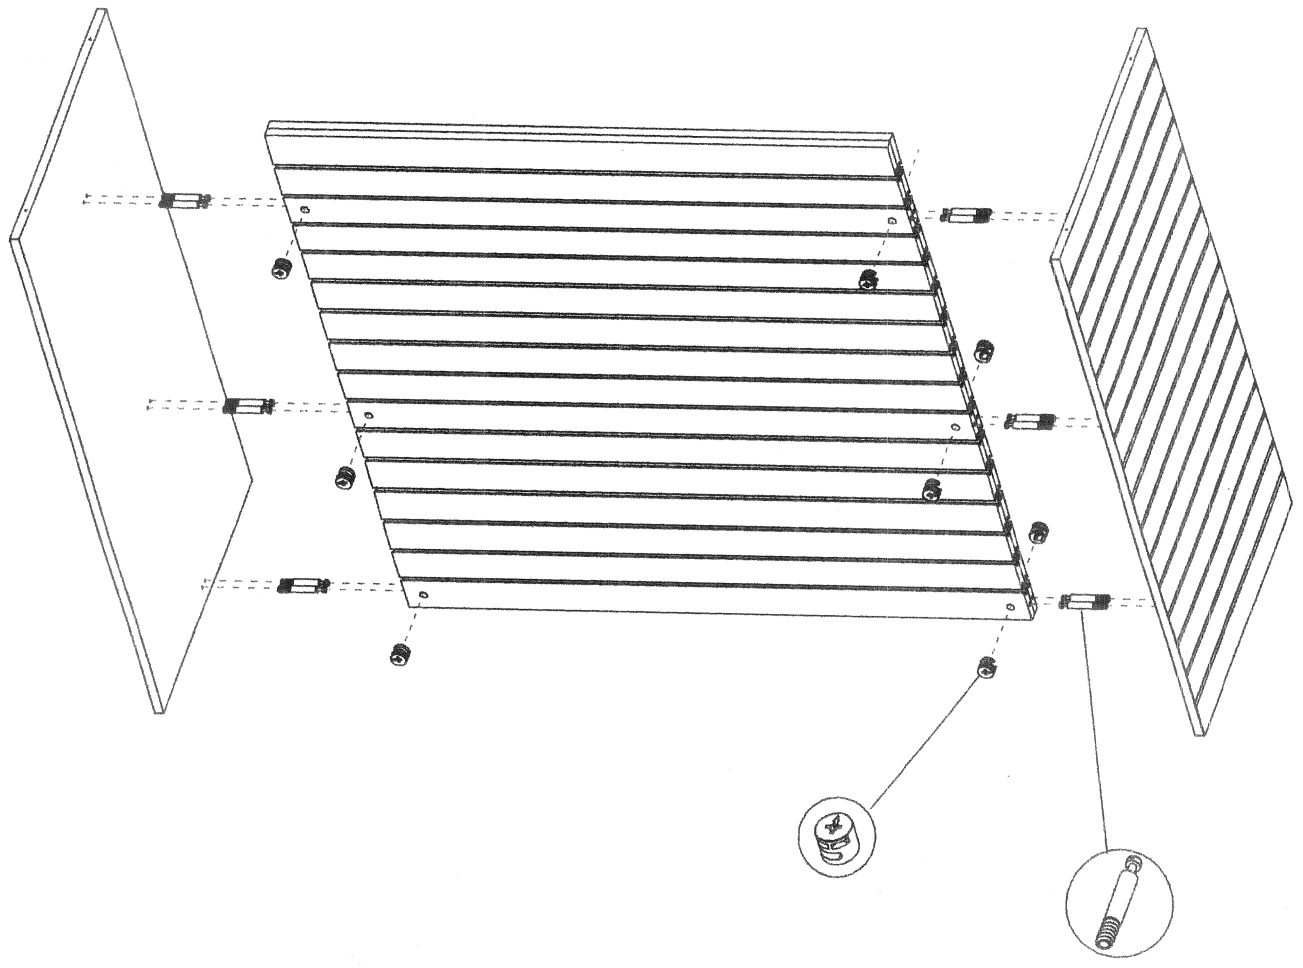

ASSEMBLY INSTRUCTIONS

SLATWALL 4FT H-UNIT

X 4

X 28

X 28

(1)

(2)

(4)