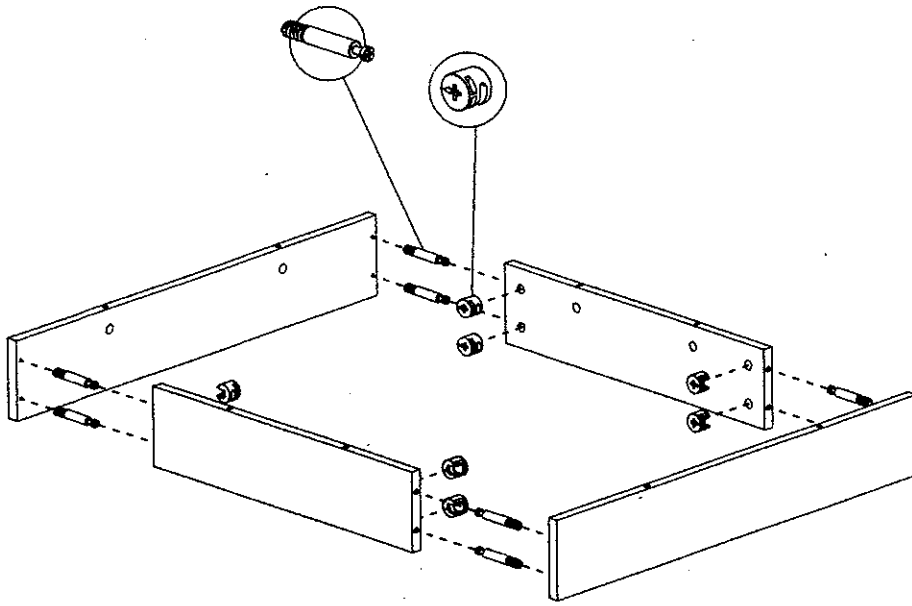

# OB-T OVAL GLASS DISPLAY W/54"X30"

BASE OVAL 54"X30"X6" EACH 1PC  
GLASS 12"X12"X3/16" TEMPERED EACH 18PCS  
GLASS 12"X24"X6/16" TEMPERED EACH 10PCS  
GLASS 12"QTR ROUND TEMPERED EACH 18PCS

(1)

(2)

(3)

(4)