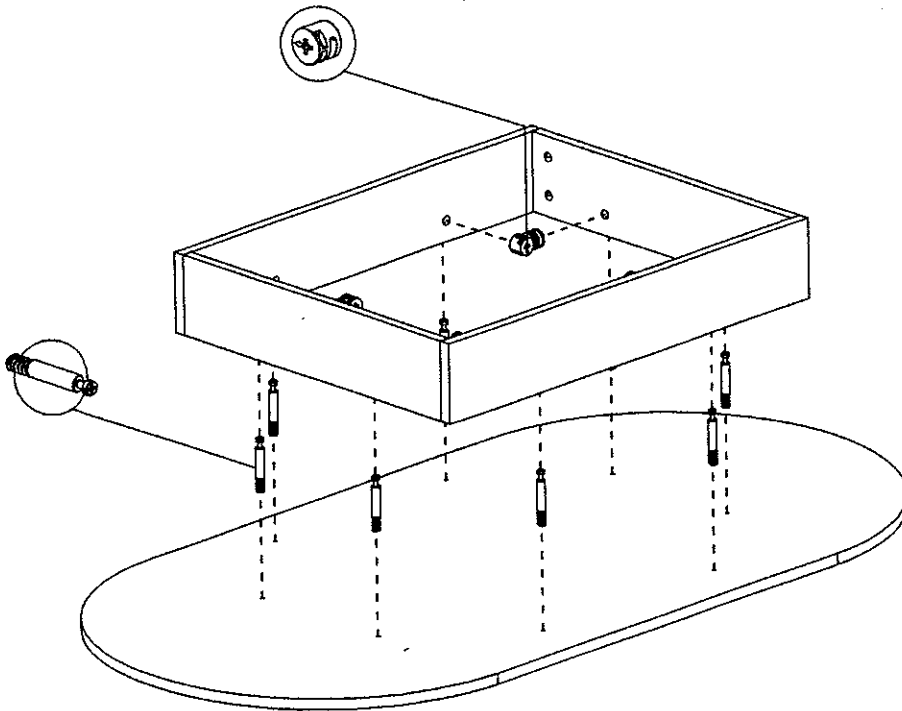

# OB-T OVAL GLASS DISPLAY W/54"X30"

BASE OVAL 54"X30"X6" EACH 1PC  
GLASS 12"X12"X3/16" TEMPERED EACH 18PCS  
GLASS 12"X24"X6/16" TEMPERED EACH 10PCS  
GLASS 12"QTR ROUND TEMPERED EACH 18PCS

(1)

(2)

(3)

(4)