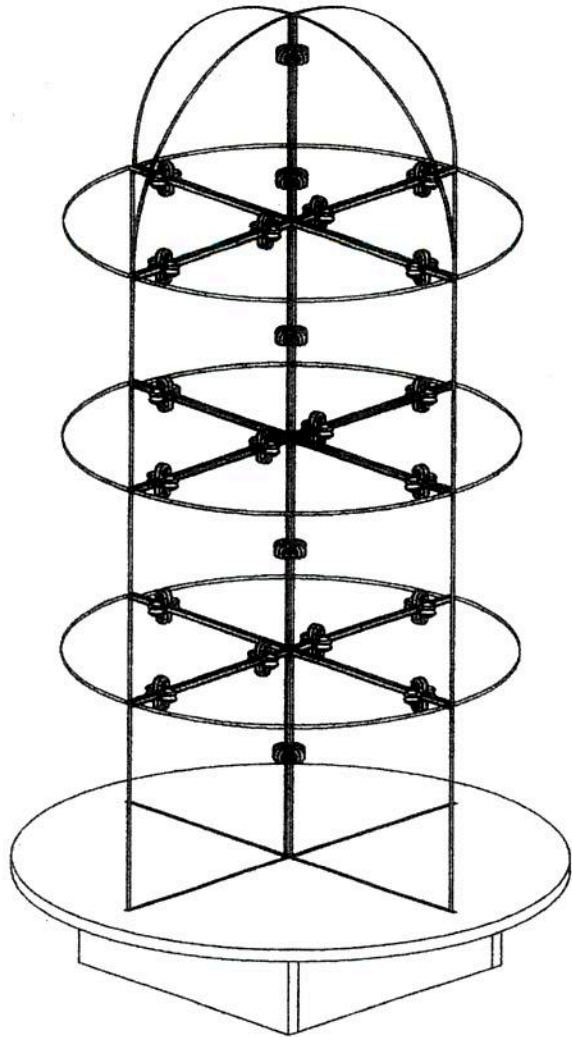

RB-T FULL LEVEL GLASS DISPLAY W/12"

BASE ROUND 30"
GLASS 12"X 12"X3/16" TEMPERED
GLASS 12" QTR ROUND TEMPERED

EACH	1PC
EACH	12PCS
EACH	16PCS

x8

x8

x8

x8

x23

1

2

(3)

(4)

(5)

(6)