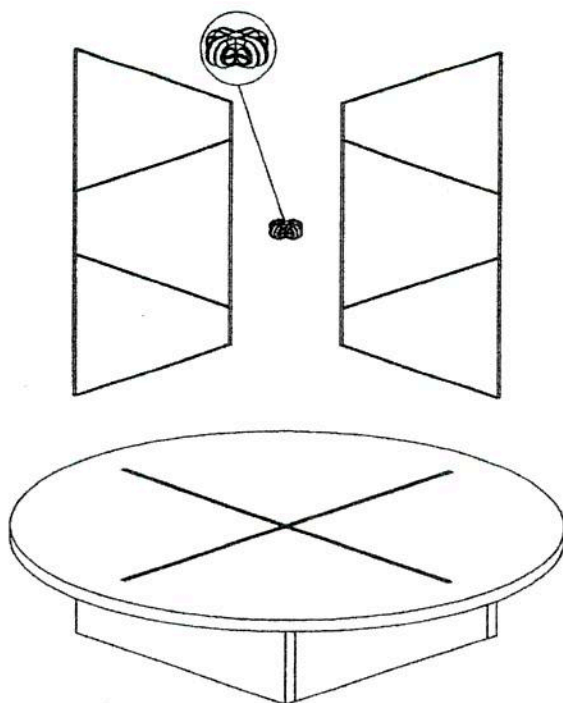

RB-T FULL LEVEL GLASS DISPLAY W/12"

BASE ROUND 30"
GLASS 12"X 12"X3/16" TEMPERED
GLASS 12" QTR ROUND TEMPERED

EACH	1PC
EACH	12PCS
EACH	16PCS

x8

x8

x8

x8

x23

1

2

(3)

(4)

(5)

(6)