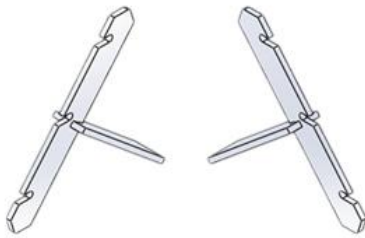

# Assembly Instructions

3 TIER L SHAPE WOODEN COLLAPSIBLE DISPLAY

A

B

C

Step1: Assemble A and B

Step2: Assemble C and A