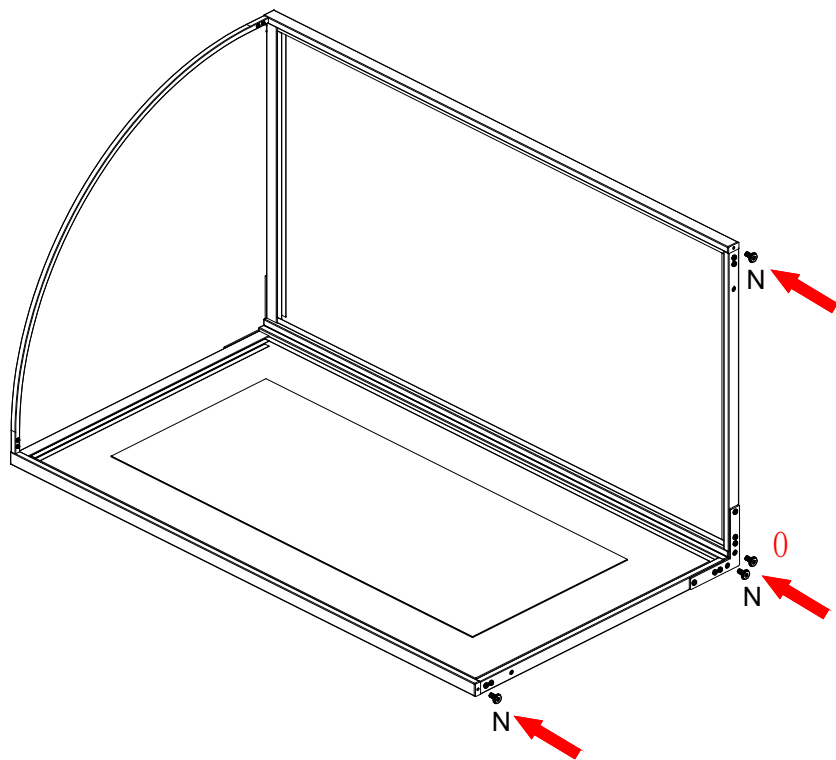

214737 Instruction

Part	Description	QTY
A	Upright A	1
B	Upright B	1
C	Upright C	1
D	Upright D	1
E	Bottom Connect Tube	2
F	Top Connect Tube	2
G	Curve Connect Tube	1
H	Top Fix Plate	1
I	Bottom Fix Plate	1
J	Wood Backboard with Mirror	1
K	Wood Backboard	1
L	Curtain	1
M	1/4" Screw with washer	4
N	5/16" Screw with washer	20
O	1/2"-13x1" Leveler	4
P	4mm Allen wrench	1
Q	5mm Allen wrench	1

214737 Instruction

Step 1

Step 2

214737 Instruction

Step 3

Step 4

214737 Instruction

Step 5