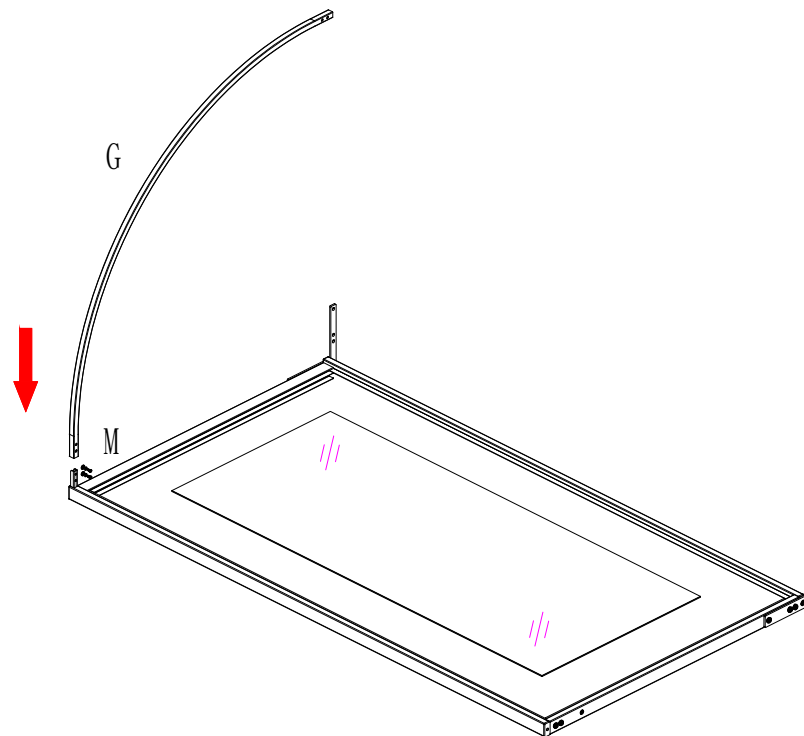

Step 4

Step 2