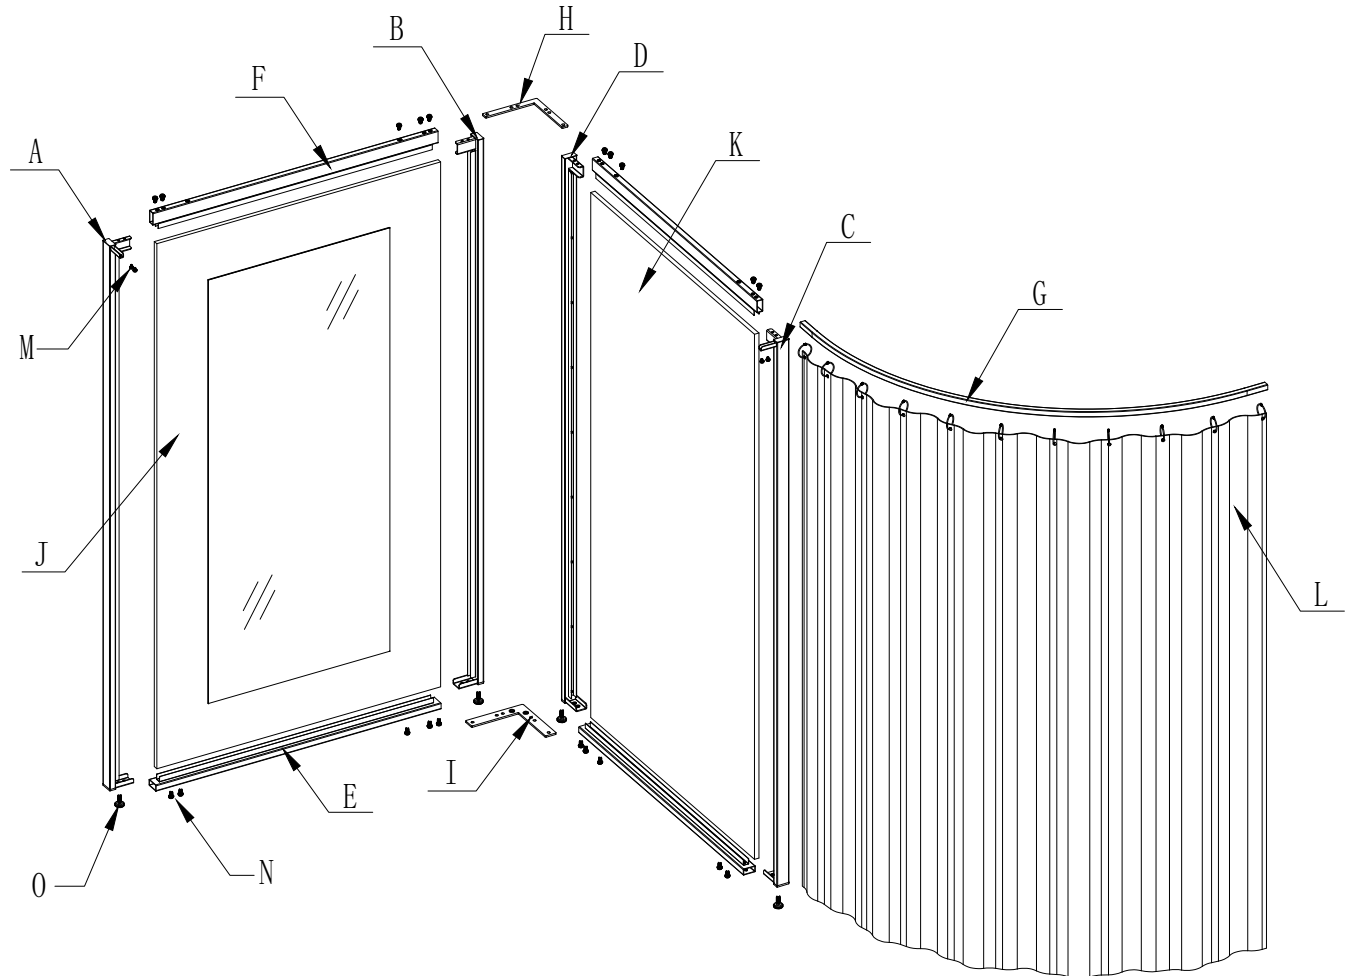

214737 Instruction

Part	Description	QTY
A	Upright A	1
B	Upright B	1
C	Upright C	1
D	Upright D	1
E	Bottom Connect Tube	2
F	Top Connect Tube	2
G	Curve Connect Tube	1
H	Top Fix Plate	1
I	Bottom Fix Plate	1
J	Wood Backboard with Mirror	1
K	Wood Backboard	1
L	Curtain	1
M	1/4" Screw with washer	4
N	5/16" Screw with washer	20
O	1/2"-13x1" Leveler	4
P	4mm Allen wrench	1
Q	5mm Allen wrench	1