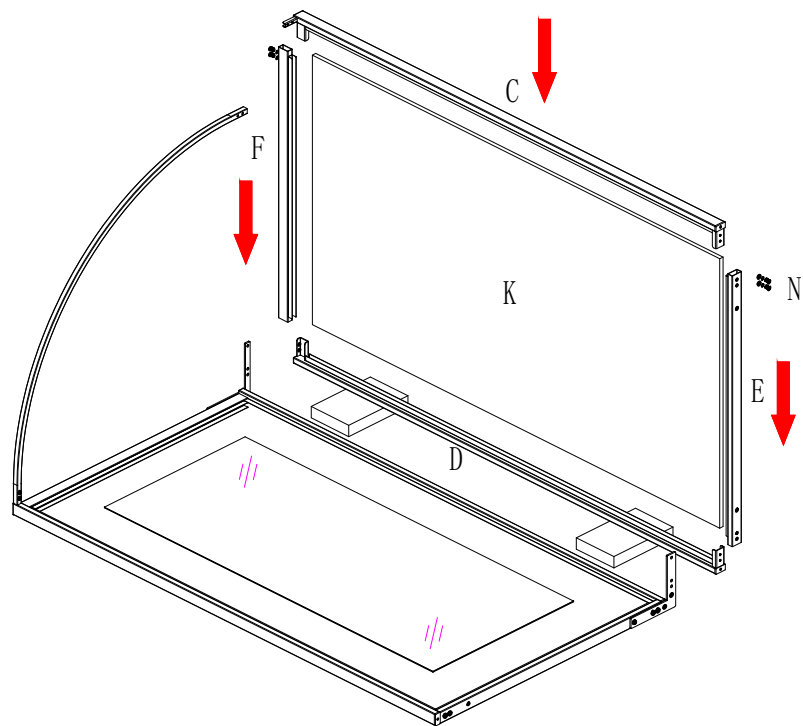

Step 5

214737 Instruction