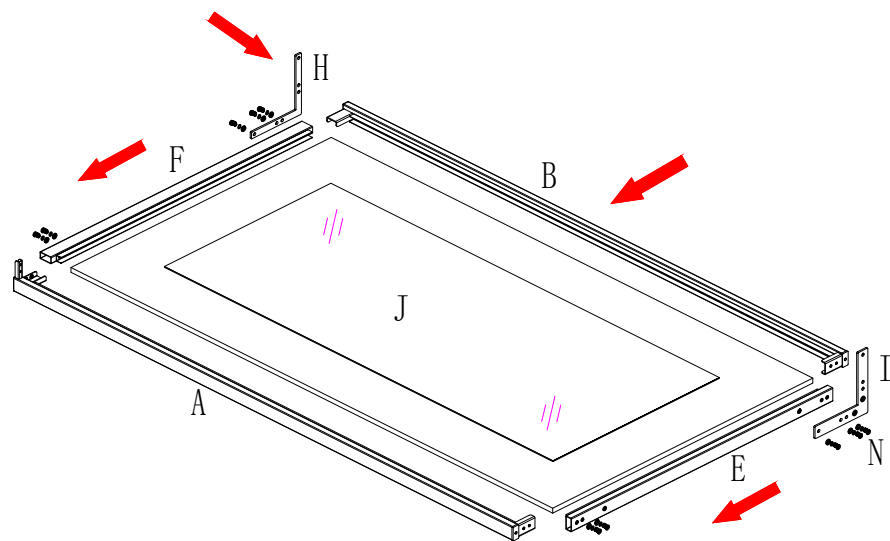

214737 Instruction

Part	Description	QTY
A	Upright A	1
B	Upright B	1
C	Upright C	1
D	Upright D	1
E	Bottom Connect Tube	2
F	Top Connect Tube	2
G	Curve Connect Tube	1
H	Top Fix Plate	1
I	Bottom Fix Plate	1
J	Wood Backboard with Mirror	1
K	Wood Backboard	1
L	Curtain	1
M	1/4" Screw with washer	4
N	5/16" Screw with washer	20
O	1/2"-13x1" Leveler	4
P	4mm Allen wrench	1
Q	5mm Allen wrench	1

214737 Instruction

Step 1

Step 2

214737 Instruction

Step 3

Step 4

214737 Instruction

Step 5