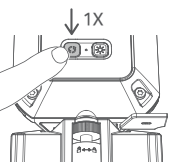

LED Color Change

When light is ON, press (Color Change) button shortly to adjust the light color in 4 modes.
Cool→Warm→White→Breeze

※ This lantern contains memory function that returns to the last setting when turn off and on.

Warranty

Item	CLAYMORE MULTI WING
Model No.	CLMW-01LG/BK
Seller	
Date of Purchase	

Free Service

1) Failure of the product under normal operating conditions during the warranty period will be repaired by Prism or authorized service center on free of charge. Some shipping or handling charges may be involved.
2) Warranty period: 1 year.

Charged Service

1) Damage caused when the warranty period is over.
2) Damage caused due to the user's mishandling, abuse, or improper operation.
3) Damage caused by arbitrary or personal repair or disassemble in unauthorized service center.
4) Damage from input electricity or cable defect.
5) Damage caused by natural disaster.

CLAYMORE

Prism Co., Ltd.
221, Pyeongcheon-ro, Bupyeong-gu, Incheon, Republic of Korea
www.claymorelight.com · www.prismlight.co.kr · info@prismlight.co.kr

Tip If there's no MULTI FACE, it can be used alone by connecting the CABLE to the portable charger