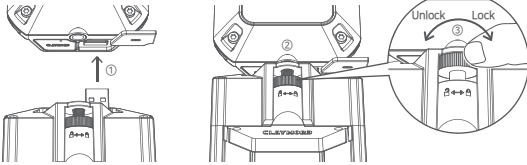

3. Operation

● Connecting to MULTI FACE main body.

Connect the MULTI WING connector to the left and right OUTPUT ports (USB-A) of the MULTI FACE. After connecting, screw the fixing screw at the top into the tripod socket to fix it.

If you connect MULTI WING in both ends, you can experience expanded light distribution and brighter light.