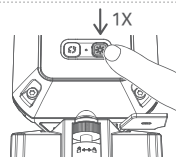

5 STEP Dimming

When light is ON, press (Dimming) button to increase brightness. Repeat to decrease brightness.

※ Light blinks once when Maximum and Minimum brightness is reached.