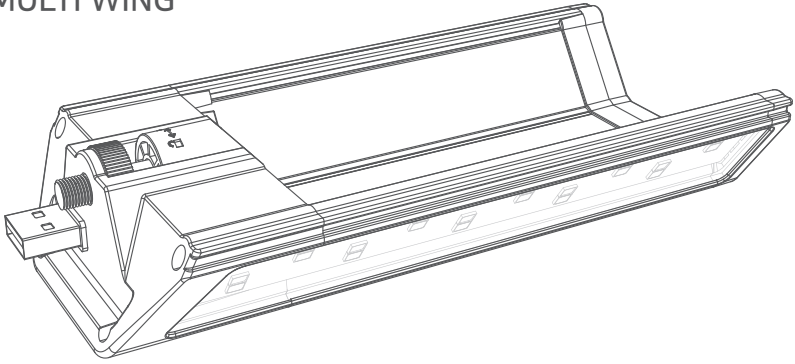

CLAYMORE MULTI WING

CLAYMORE MULTI WING

User Manual

Please follow the user manual before use.
If any abnormality is found in the product, discontinue use and contact the dealer or a service center where the product was purchased. Any modifications of this product will void the warranty. Misuse of CLAYMORE products may cause user harm.

⚠ Caution

- ① Do not use near high temperatures such as fires or heating equipments. It may cause explosion or ignition.
- ② This product is water resistant. However, if left in the rain for a long time, it may cause malfunction. If the product gets soaked, please quickly wipe it off.
- ③ Do not store or use in vehicles exposed to direct sunlight. It may cause explosion and malfunction.
- ④ Do not touch the light source directly as it may become very hot during use. Use handle to carry out.
- ⑤ Do not use if it exceeds the operating temperature range (-10 °C to 40 °C).
- ⑥ Please do not place in the reach of infants. It may cause swallowing of parts or injury.
- ⑦ Adult supervision is necessary when used by children. Misuse of light may cause injury or electric shock.
- ⑧ Do not insert any metal parts into the terminal block of the connector. It may cause heat, explosion or electric shock.
- ⑨ Do not disassemble or modify the product.
- ⑩ Do not touch the connector with wet hands. There is a danger of electric shock.
- ⑪ After use, be sure to turn off the power.
- ⑫ Do not forcefully fold connector, it may damage product.
- ⑬ If the product is dropped or experiences physical shock, damage may be accumulated inside the product and unexpected malfunction may occur even during normal use. Be careful not to apply physical shocks to the main unit.
- ⑭ Please keep in a dry place without moisture.