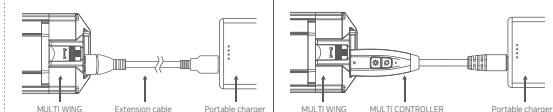

※ MULTI CONTROLLER sold separately.

4. Specification

Product name	CLAYMORE MULTI WING		
Model No.	CLMW-01LG/BK		
Color temperature	Cool: 6500K - Warm: 3000K - White: 4500K - Breeze: 3000K~6500K		
Size	160.6×75×33.8mm		
Battery capacity	153.5g (MULTI WING 1pcs)		
INPUT	USB 5V 2A (MULTI WING 1pcs)		
Origin	MADE IN KOREA		

* Connecting to MULTI FACE

	MULTI FACE OFF + MULTI WING(2pcs) ON	MULTI FACE ON + MULTI WING(2pcs) ON	
	Connecting to MULTI FACE L	Connecting to MULTI FACE X	Connecting to MULTI FACE L
Brightness	180~2,300Lm	560~8,300Lm	680~9,800Lm
Operating time	12~47hrs	15~80hrs	5~32hrs

※ Operating time may vary depending on the battery capacity and external environment.