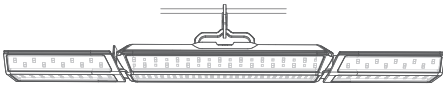

● Using in separation (+extension cable)

Connect MULTI FACE and MULTI WING with a USB A(M)-A(F) extension cable.
※ App, LED color changing, dimming is available.