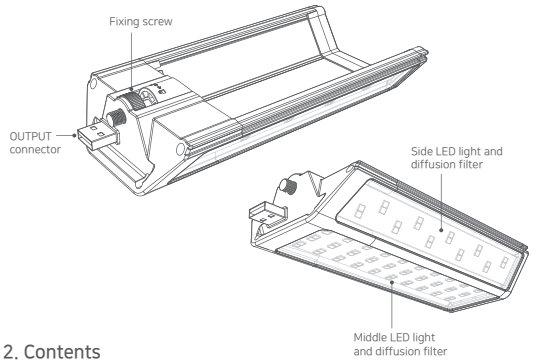

1. Components

2. Contents