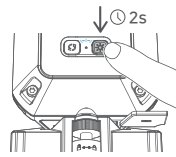

● LED Lantern Function

ON/OFF

Press and hold (ON/OFF) button on the left and right sides of the MULTI FACE for 2sec to turn on light. (status indicator ON). Repeat to turn off light.

※ If you don't use MULTI WING, turn off (ON/OFF) power to reduce unnecessary standby power consumption. (status indicator OFF)