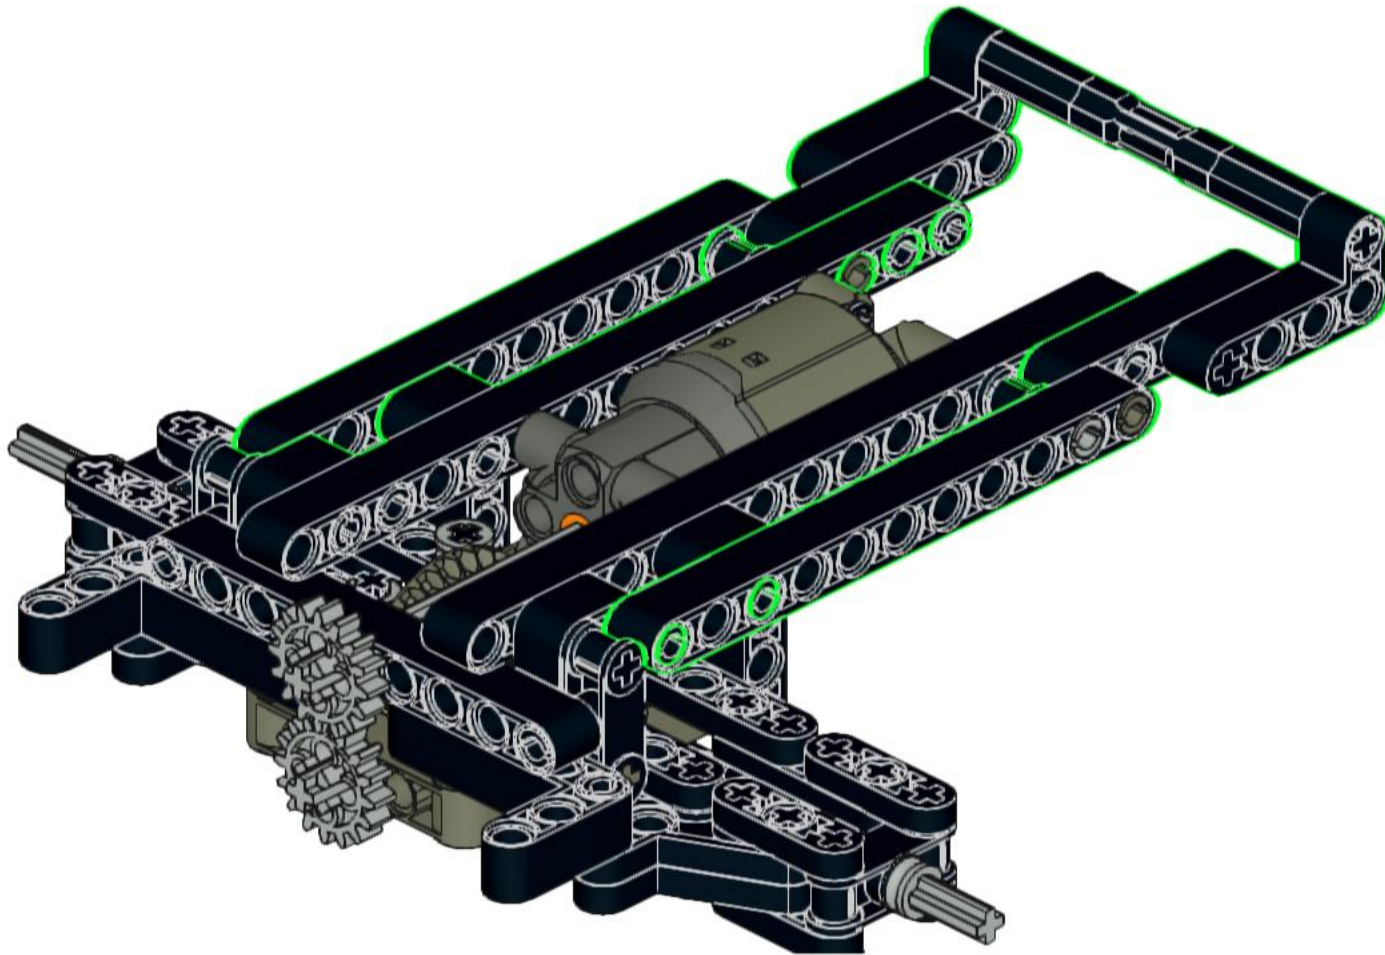

Old Hong Kong Leyland FG Lorry

Created by Norman Tam

1

2

3

5

6

7