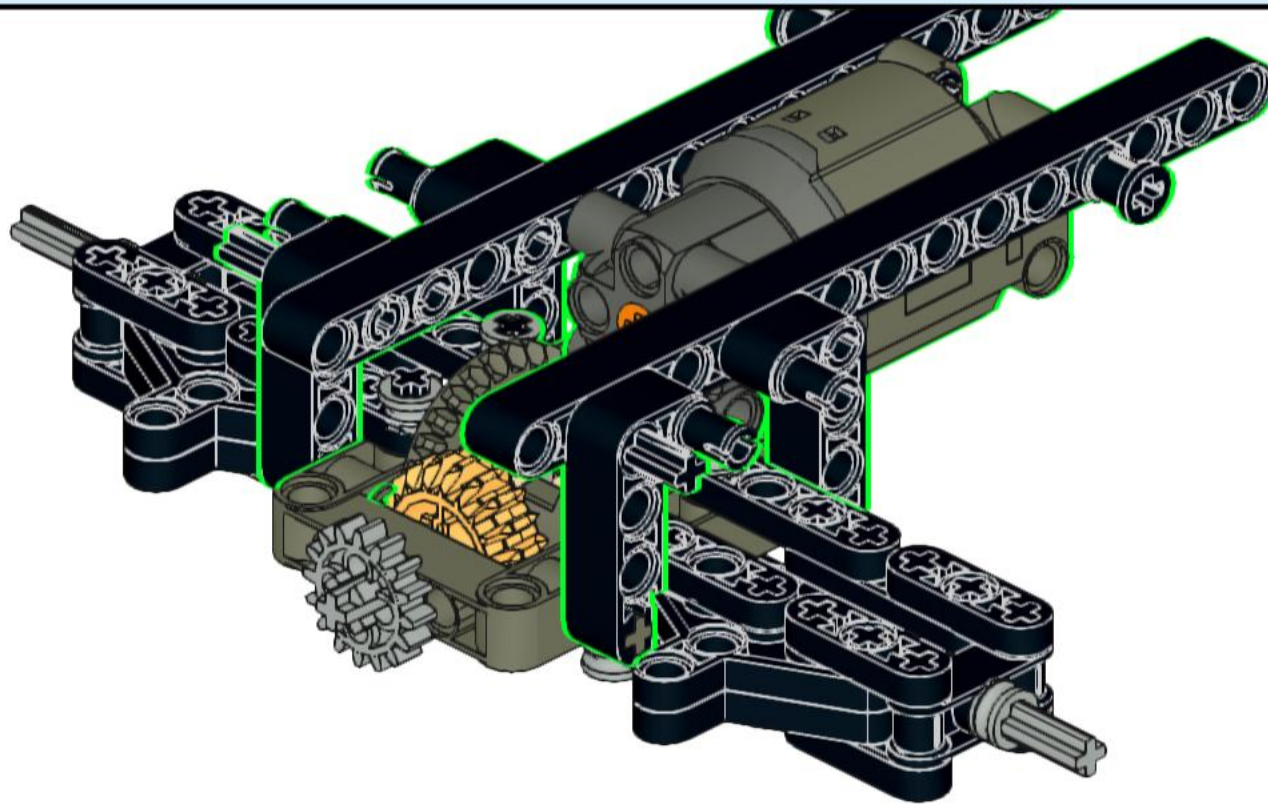

Old Hong Kong Leyland FG Lorry

Created by Norman Tam

1

2

3

5

6

7