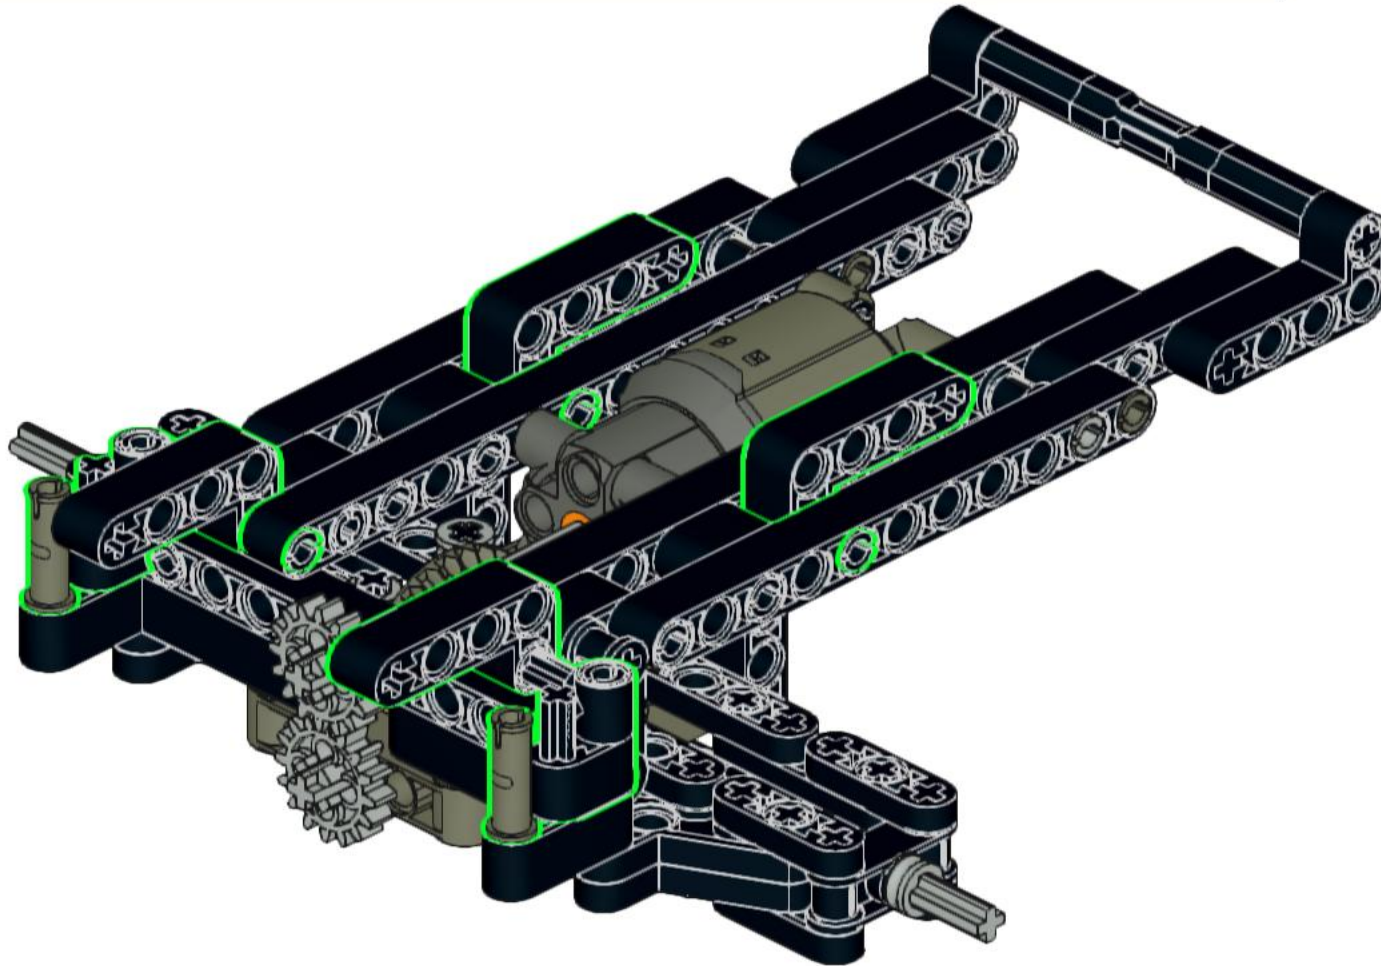

Old Hong Kong Leyland FG Lorry

Created by Norman Tam

1

2

3

5

6

7