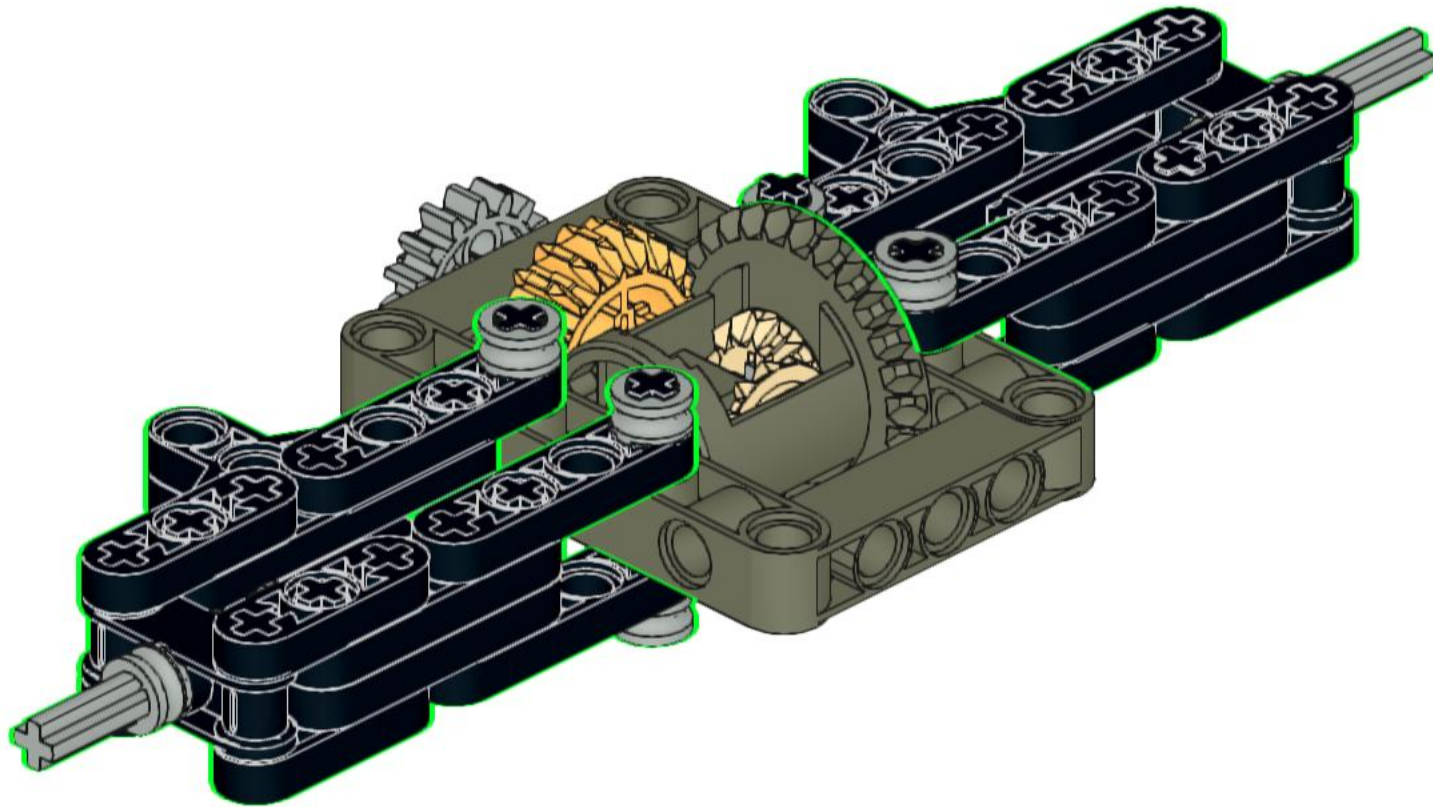

Old Hong Kong Leyland FG Lorry

Created by Norman Tam

1

2

3

5

6

7