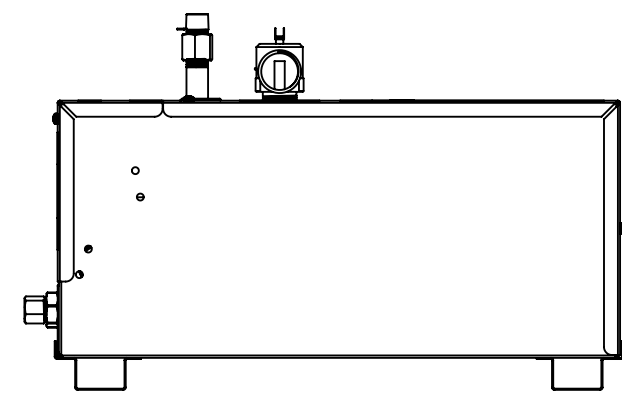

**Top:**

**Left:**

**Front:**

**Right:**

**Back:**

**THERMOL STEAMBATH CO.**  
 ROUND ROCK, TEXAS

PROI Models - Up to 395

SIZE <b>B</b>	DWG NO.	REV NC
SCALE: 1:6		