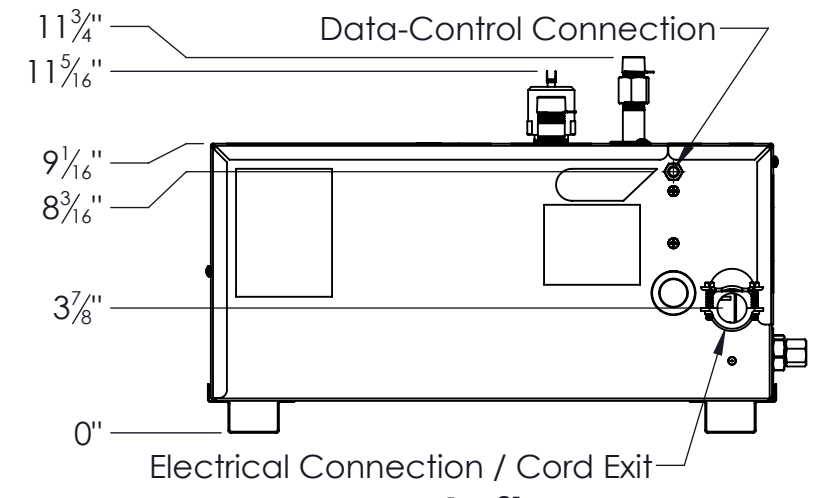

**Top:**

**Left:**

**Front:**

**Right:**

**Back:**

**THERMOL STEAMBATH CO.**  
 ROUND ROCK, TEXAS

PROI Models - Up to 395

SIZE <b>B</b>	DWG NO.	REV NC
SCALE: 1:6		