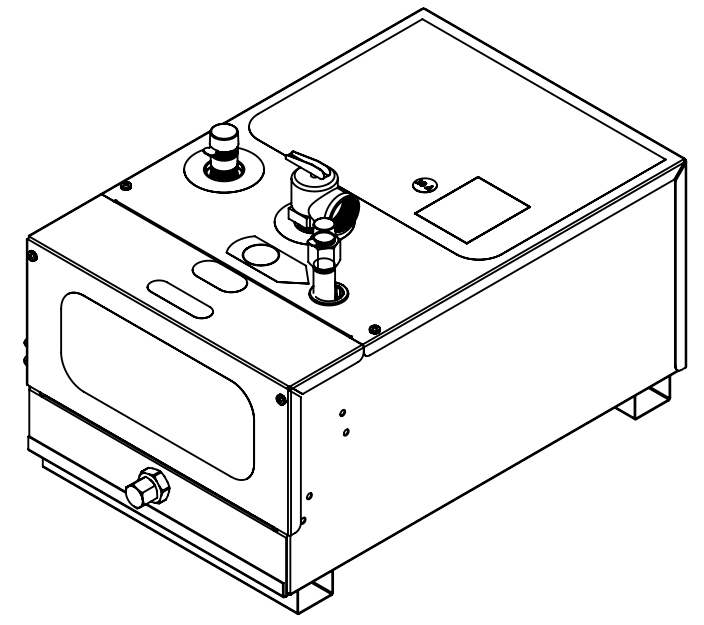

**Top:**

**Left:**

**Front:**

**Right:**

**Back:**

**THERMOL STEAMBATH CO.**  
 ROUND ROCK, TEXAS

PROI Models - Up to 395

SIZE <b>B</b>	DWG NO.	REV NC
SCALE: 1:6		