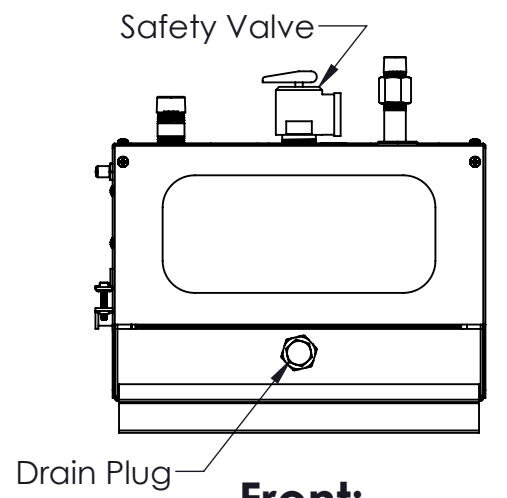

**Top:**

**Left:**

**Front:**

**Right:**

**Back:**

**THERMOL STEAMBATH CO.**  
 ROUND ROCK, TEXAS

PROI Models - Up to 395

SIZE <b>B</b>	DWG NO.	REV NC
SCALE: 1:6		