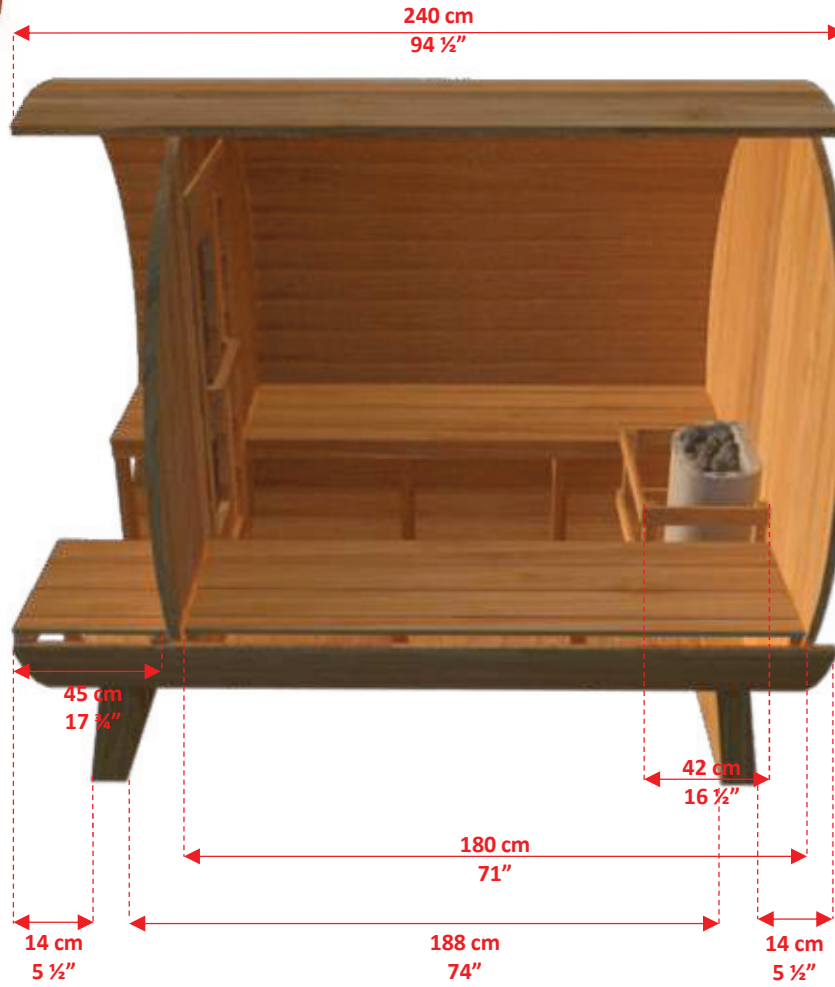

CT Serenity CTC2245W

2m x 2m White Cedar Barrel Sauna with Porch

CT Serenity CTC2245W 2m x 2m White Cedar Barrel Sauna with Porch