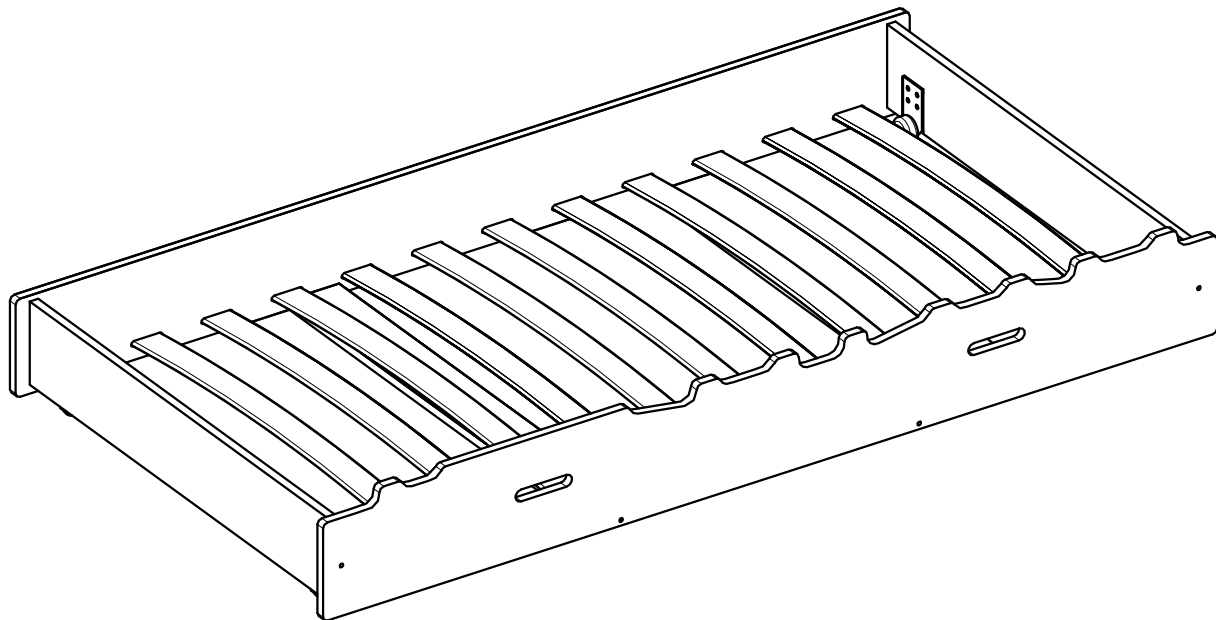

DRAWER L/S/P

DRAWER

SCREWS

S50 - x8

K8 - x16

W13 - x16

ELEMENTS

W - x4

BSZ - x2

TSZ - x1

FSZ - x1

LKS - x2

ST - x12-14

K8
M8x35

S50 M6X50

NIE SKAKAĆ
NO JUMPING