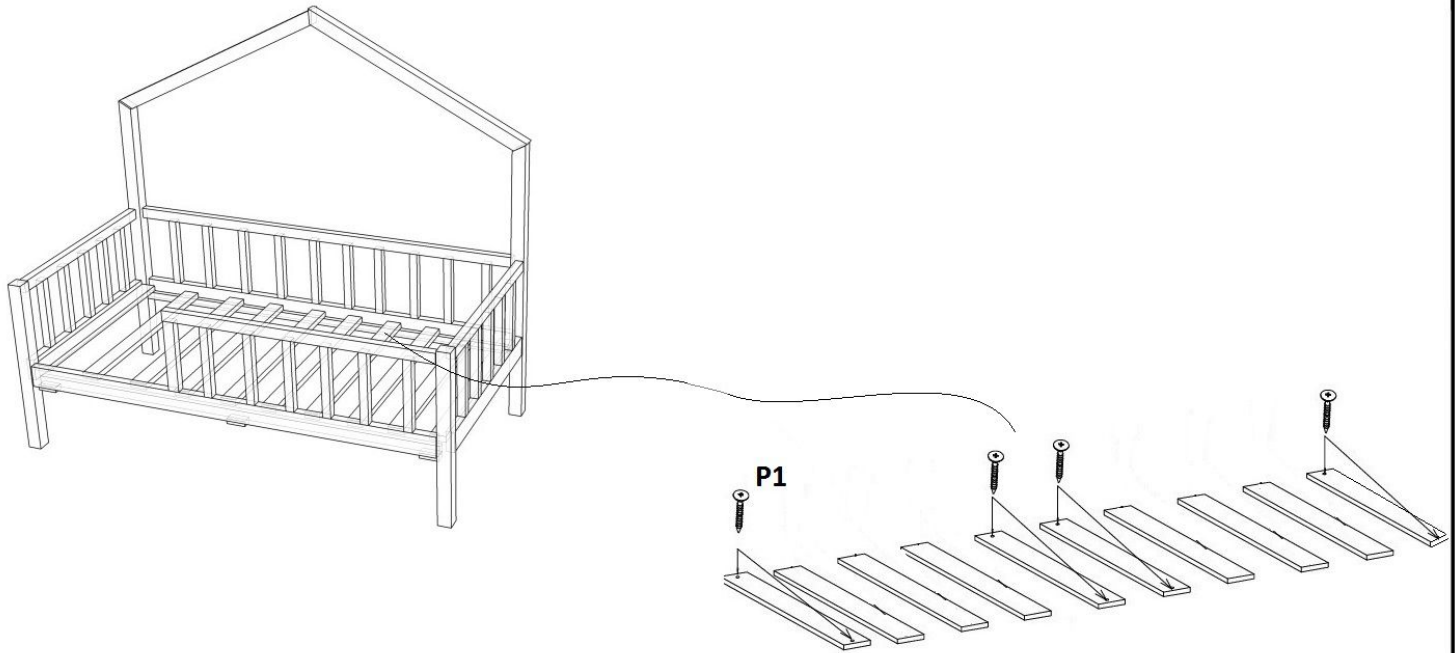

# Front removable railing

6 x 110

B

B

B

B

**3**

**4**

# 2.1

For size: 200x100  
200x120  
190x100  
190x120