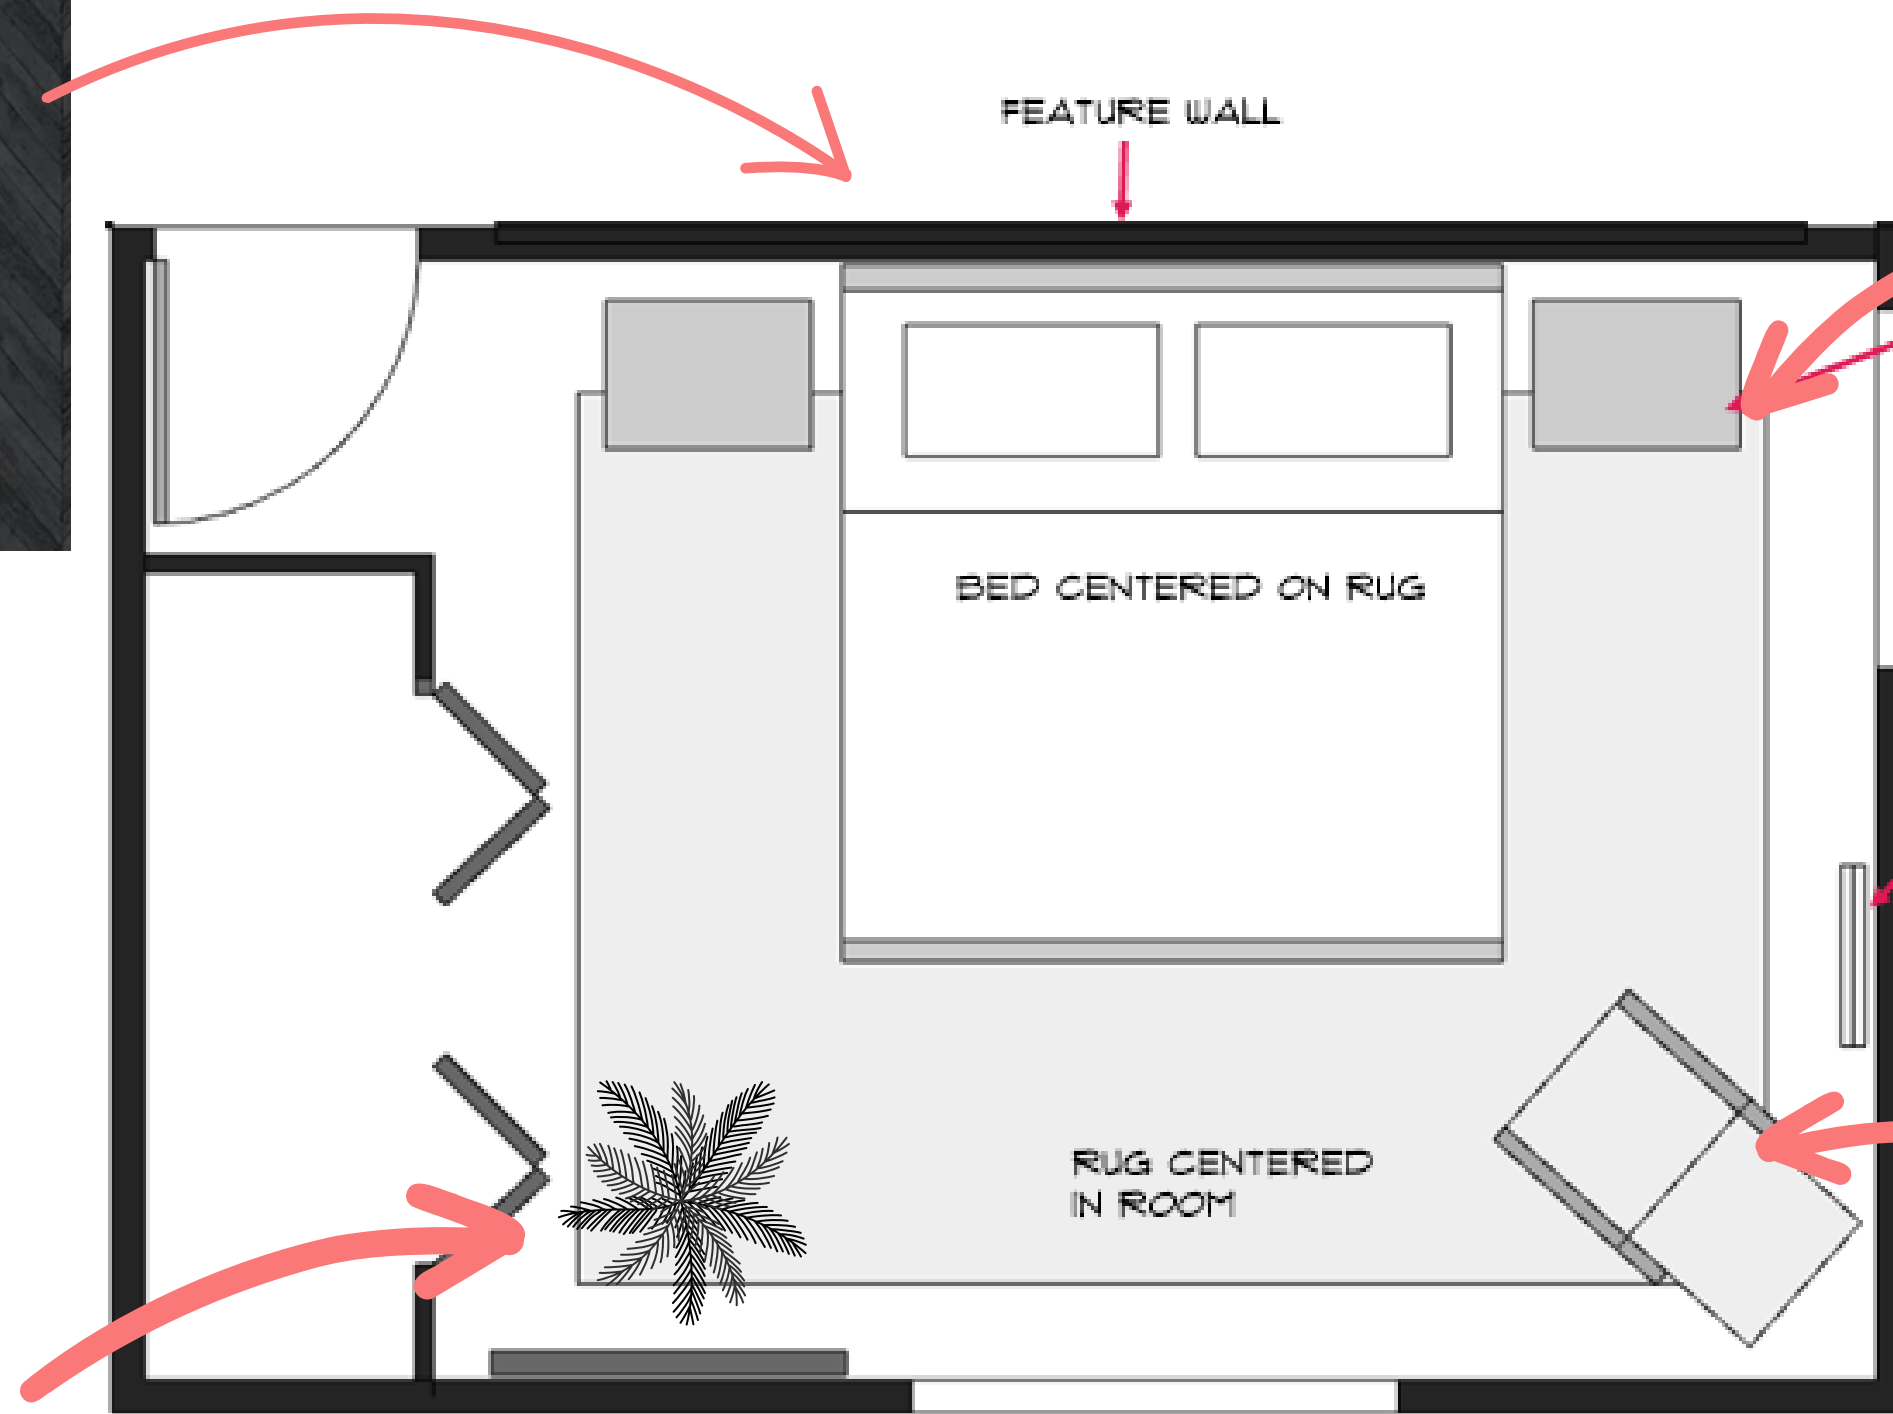

MOOD BOARD

FLOOR PLAN

bed centered on rug and placed on accent wall

plant placed beside window

lamps centered on nightstands

chair in corner with plan placed to the side

SHOPPING LIST

Product Name
Finish/Colour:
Qty